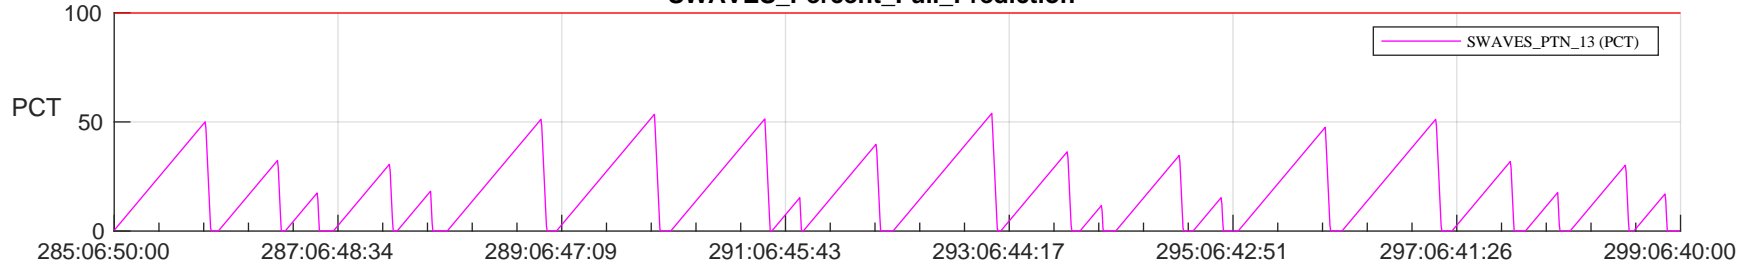

STEREO AHEAD SSR PCT Full Prediction

SWAVES_Percent_Full_Prediction

IMPACT_Percent_Full_Prediction

PLASTIC_Percent_Full_Prediction

Spacecraft_DownLink_Rate

/disks/d81/project/stereo/mops/assessment/ahead/automation/output/engdump/yesterdaily/ahead_ssr_predict_2023_285.csv