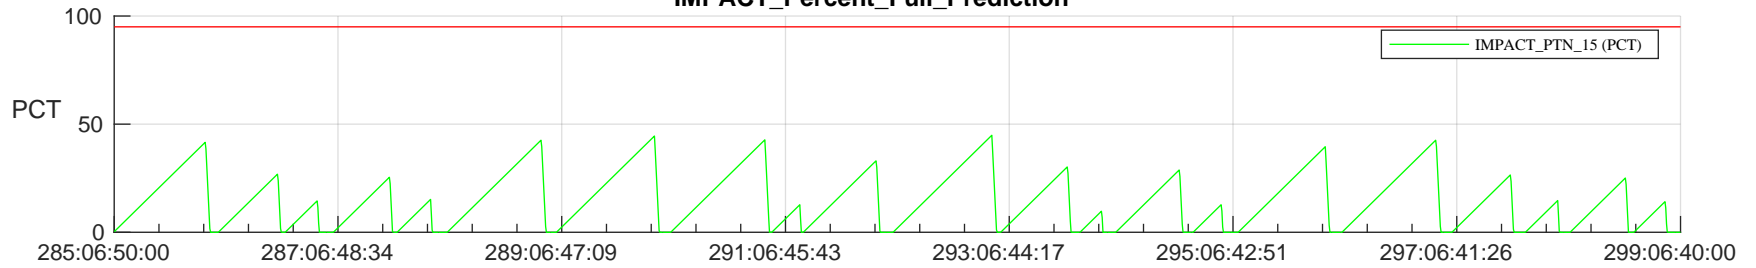

STEREO AHEAD SSR PCT Full Prediction

SWAVES_Percent_Full_Prediction

IMPACT_Percent_Full_Prediction

PLASTIC_Percent_Full_Prediction

Spacecraft_DownLink_Rate

/disks/d81/project/stereo/mops/assessment/ahead/automation/output/engdump/yesterdaily/ahead_ssr_predict_2023_285.csv