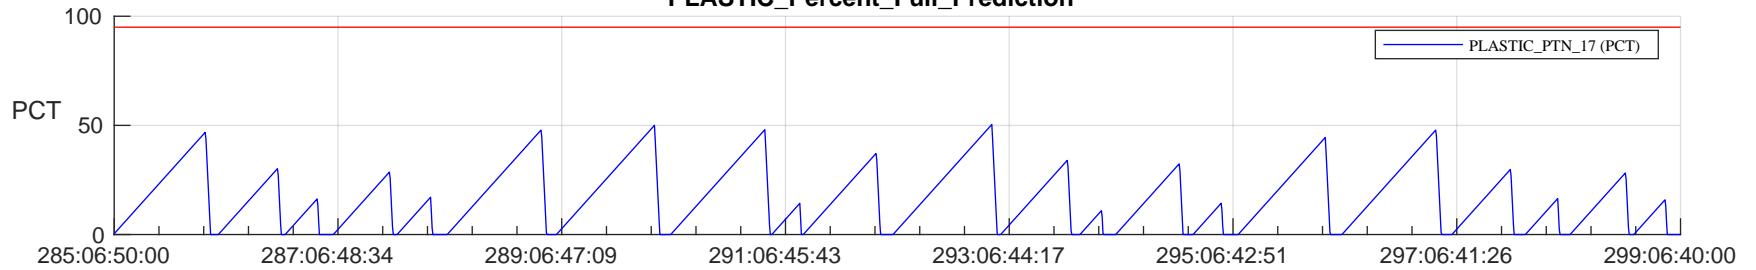

STEREO AHEAD SSR PCT Full Prediction

SWAVES_Percent_Full_Prediction

IMPACT_Percent_Full_Prediction

PLASTIC_Percent_Full_Prediction

Spacecraft_DownLink_Rate

/disks/d81/project/stereo/mops/assessment/ahead/automation/output/engdump/yesterdaily/ahead_ssr_predict_2023_285.csv