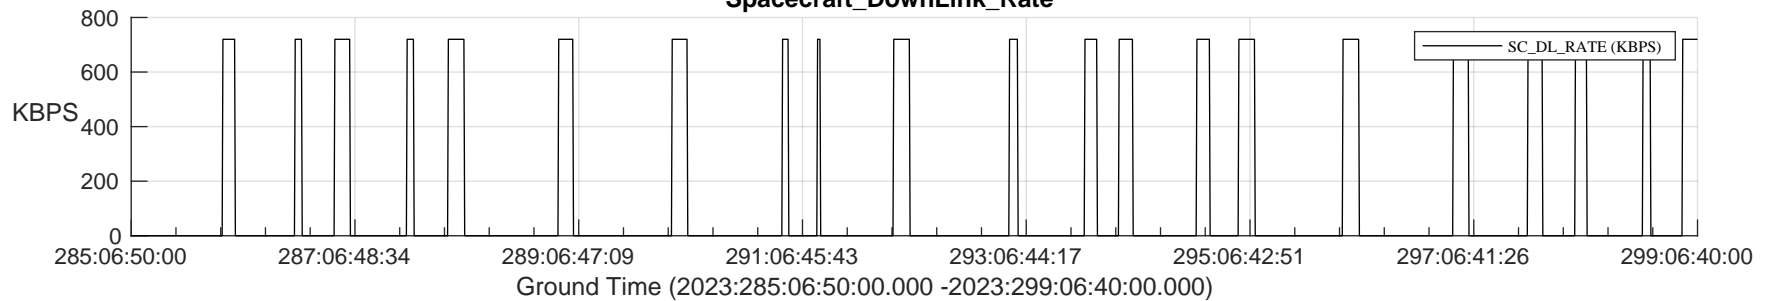

STEREO AHEAD SSR PCT Full Prediction

SWAVES_Percent_Full_Prediction

IMPACT_Percent_Full_Prediction

PLASTIC_Percent_Full_Prediction

Spacecraft_DownLink_Rate

/disks/d81/project/stereo/mops/assessment/ahead/automation/output/engdump/yesterdaily/ahead_ssr_predict_2023_285.csv