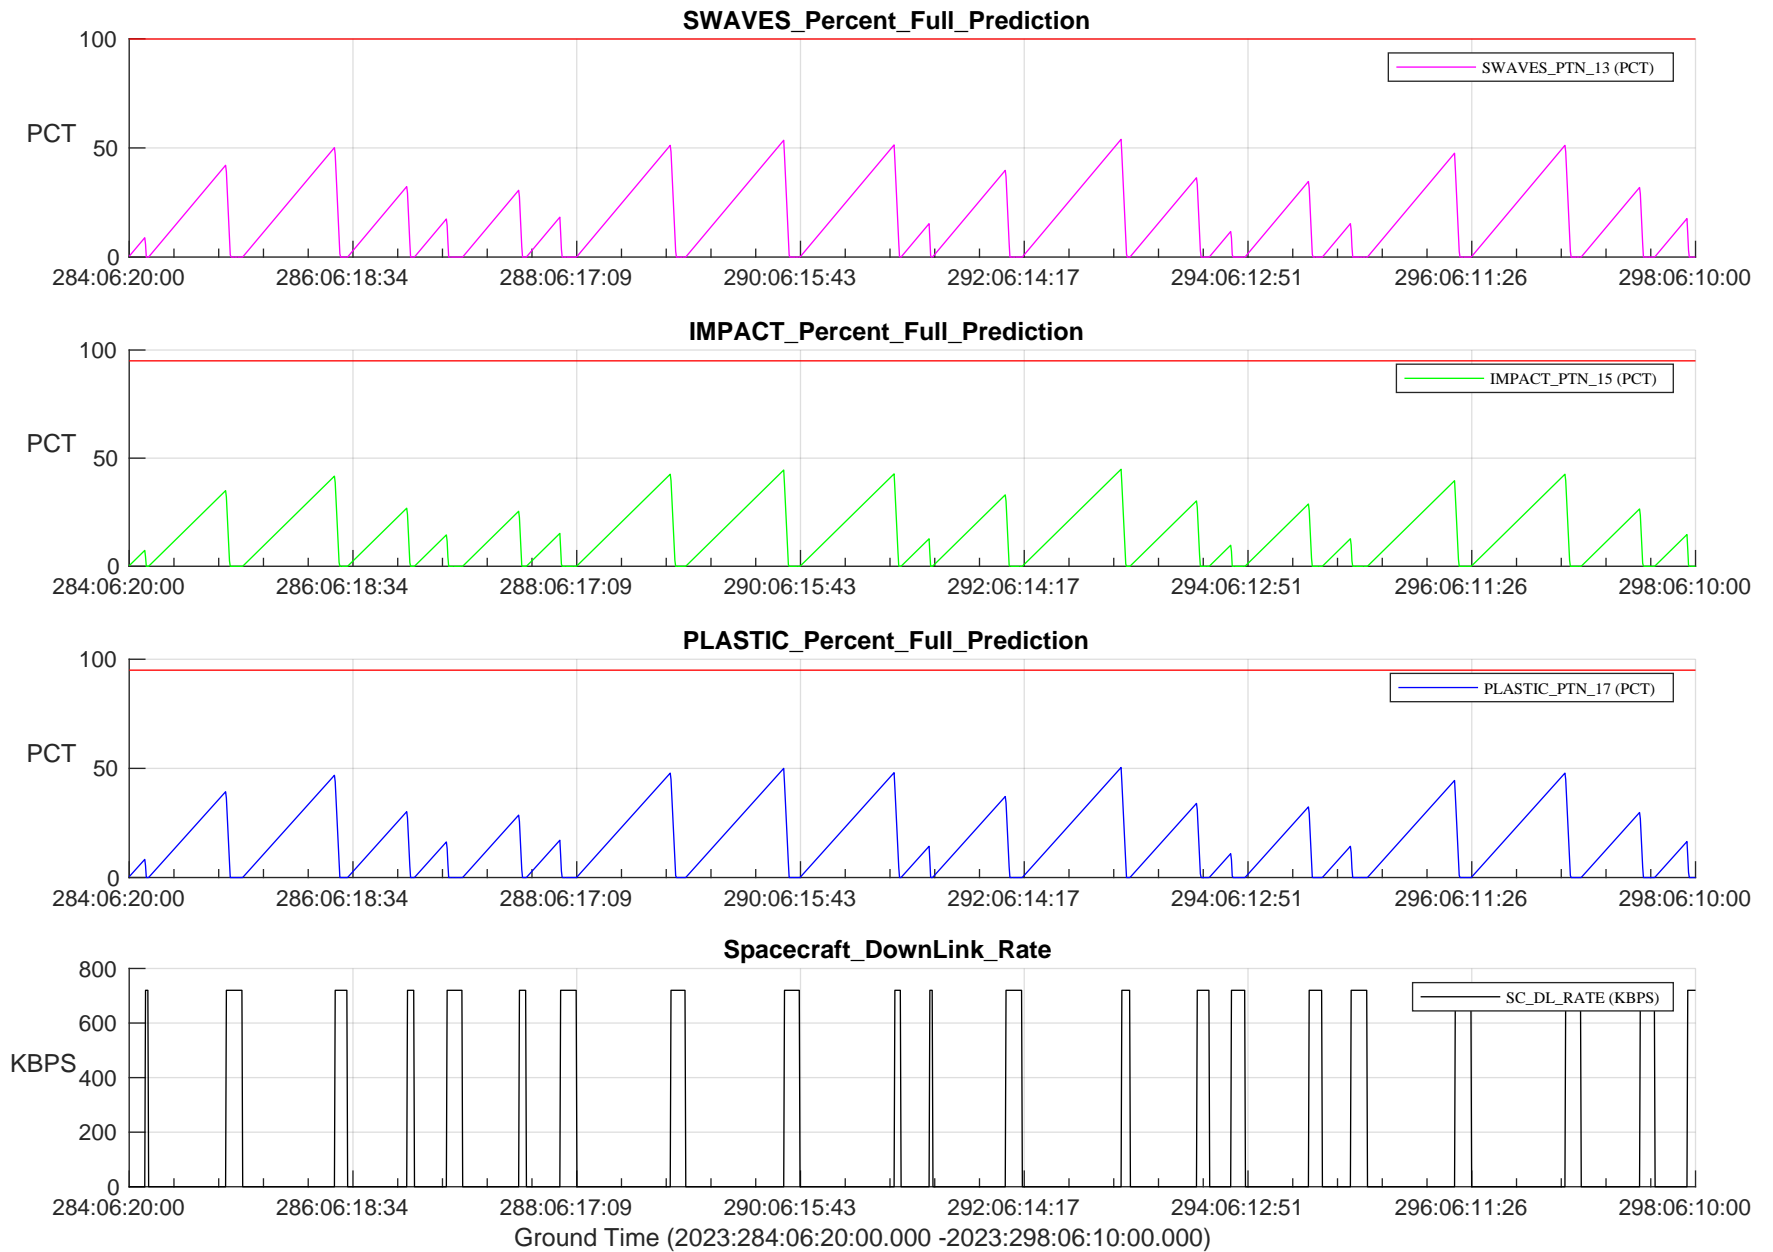

STEREO AHEAD SSR PCT Full Prediction

/disks/d81/project/stereo/mops/assessment/ahead/automation/output/engdump/yesterdaily/ahead_ssr_predict_2023_284.csv

Date Created:10/11/2023 06:20:48 AM