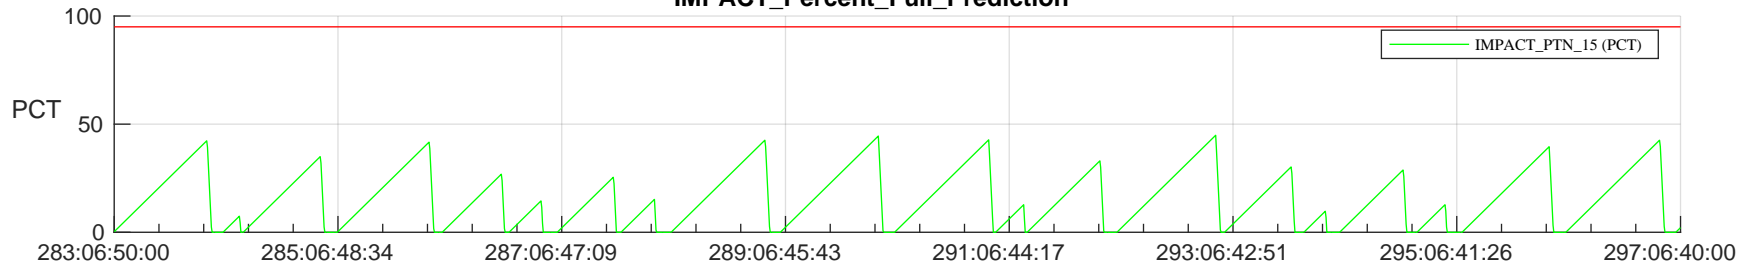

IMPACT_Percent_Full_Prediction