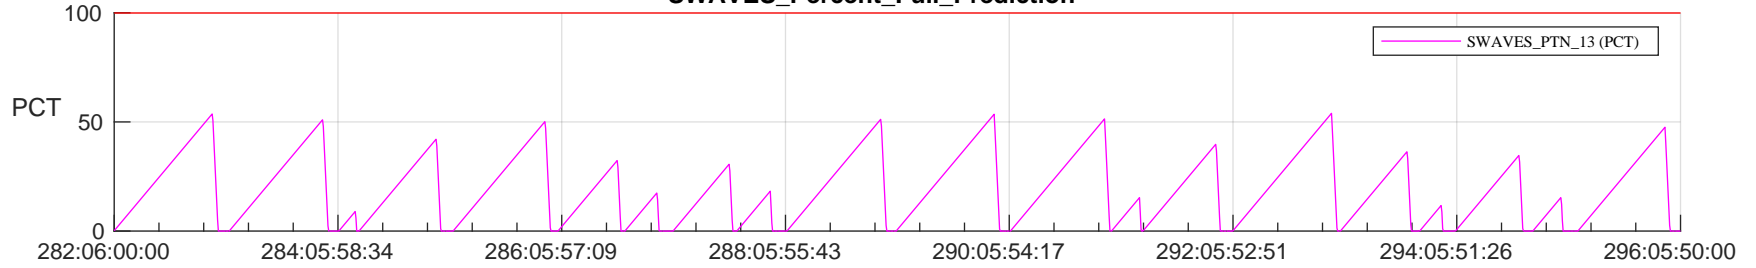

STEREO AHEAD SSR PCT Full Prediction

SWAVES_Percent_Full_Prediction

IMPACT_Percent_Full_Prediction

PLASTIC_Percent_Full_Prediction

Spacecraft_DownLink_Rate

Ground Time (2023:282:06:00:00.000 -2023:296:05:50:00.000)