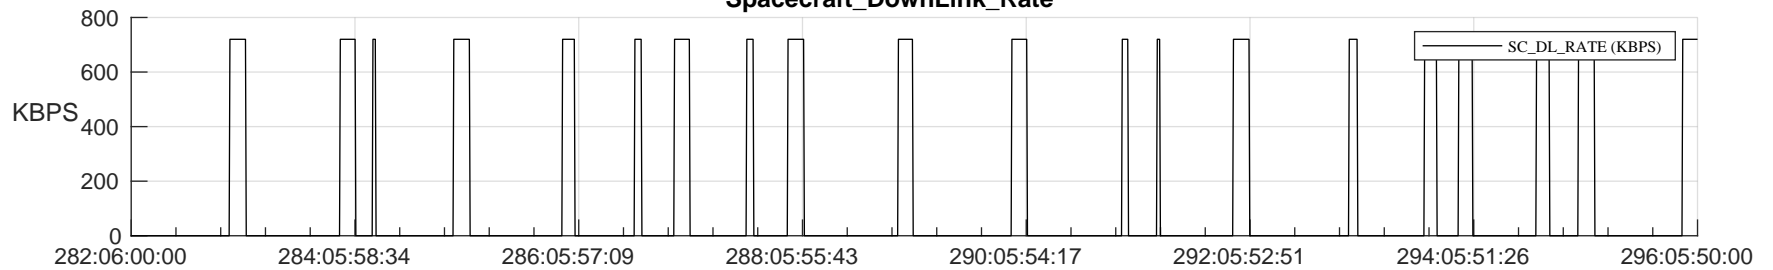

STEREO AHEAD SSR PCT Full Prediction

SWAVES_Percent_Full_Prediction

IMPACT_Percent_Full_Prediction

PLASTIC_Percent_Full_Prediction

Spacecraft_DownLink_Rate

Ground Time (2023:282:06:00:00.000 -2023:296:05:50:00.000)