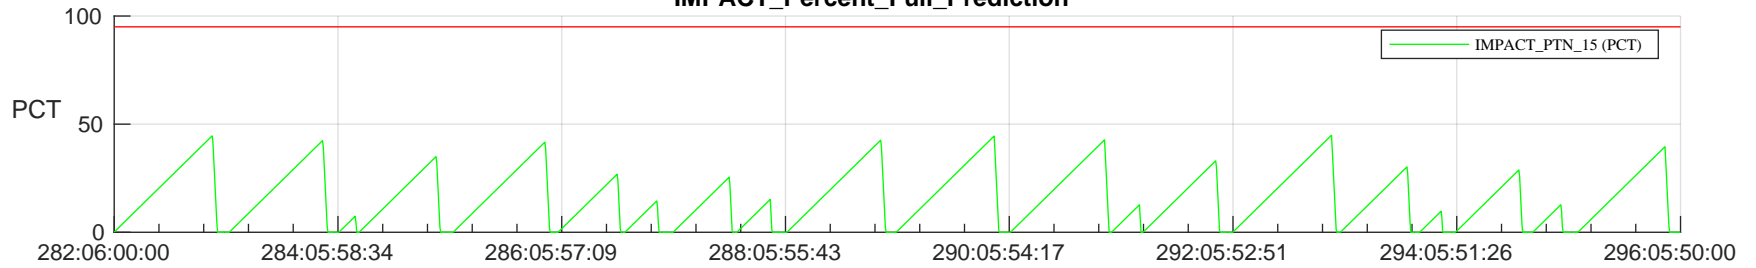

STEREO AHEAD SSR PCT Full Prediction

SWAVES_Percent_Full_Prediction

IMPACT_Percent_Full_Prediction

PLASTIC_Percent_Full_Prediction

Spacecraft_DownLink_Rate

Ground Time (2023:282:06:00:00.000 -2023:296:05:50:00.000)