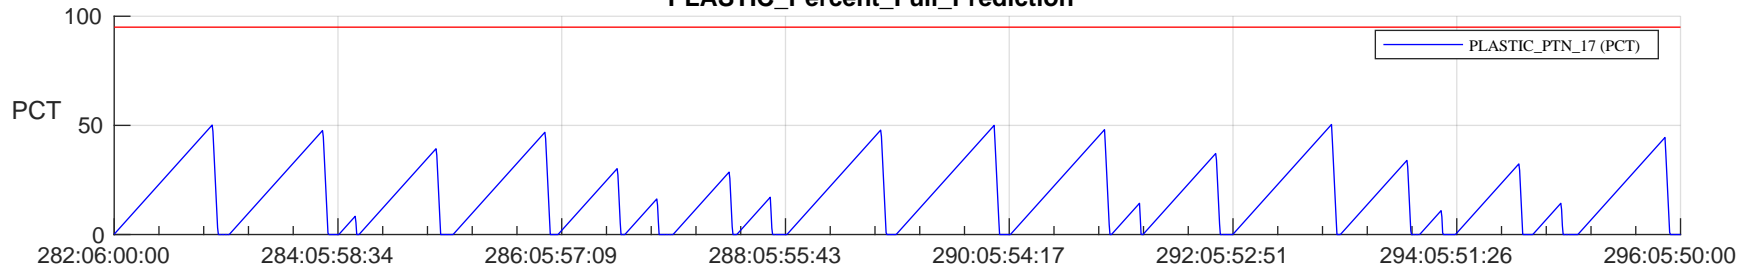

STEREO AHEAD SSR PCT Full Prediction

SWAVES_Percent_Full_Prediction

IMPACT_Percent_Full_Prediction

PLASTIC_Percent_Full_Prediction

Spacecraft_DownLink_Rate

Ground Time (2023:282:06:00:00.000 -2023:296:05:50:00.000)