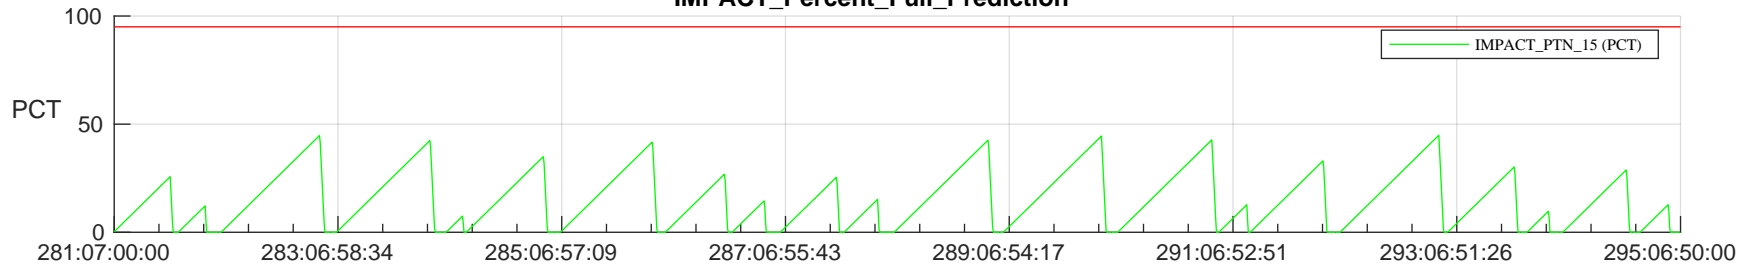

IMPACT_Percent_Full_Prediction