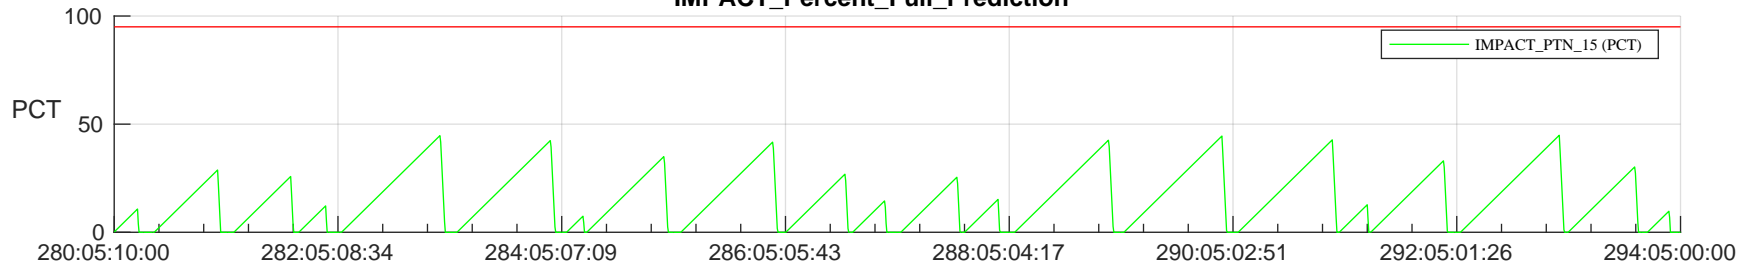

IMPACT_Percent_Full_Prediction