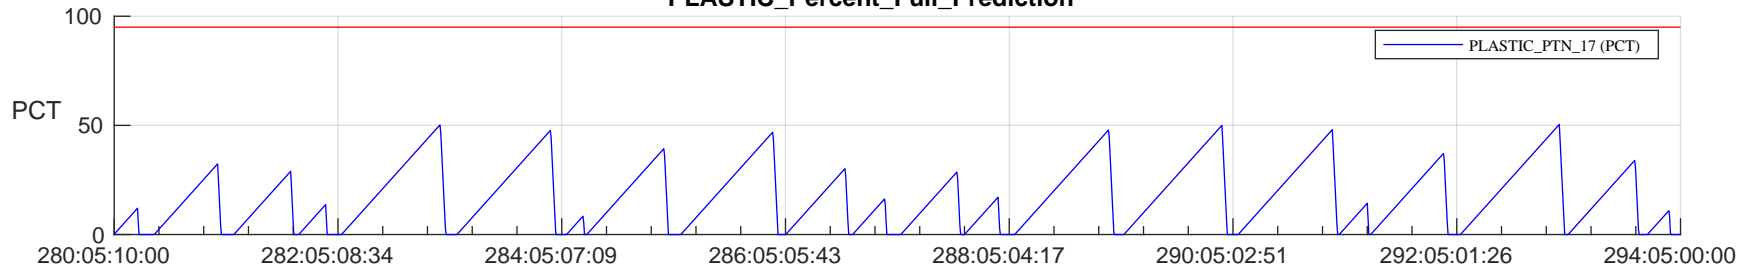

PLASTIC_Percent_Full_Prediction