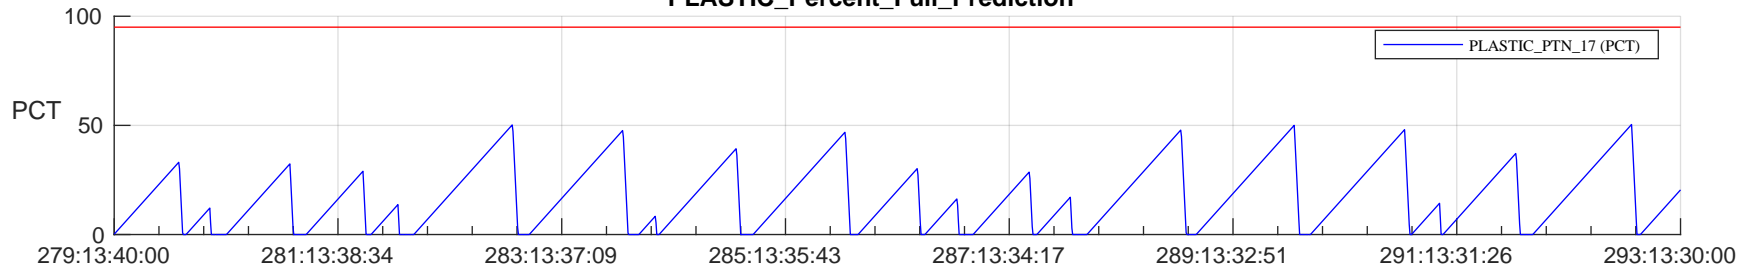

## SWAVES\_Percent\_Full\_Prediction

## Spacecraft\_DownLink\_Rate

Ground Time (2023:279:13:40:00.000 -2023:293:13:30:00.000)