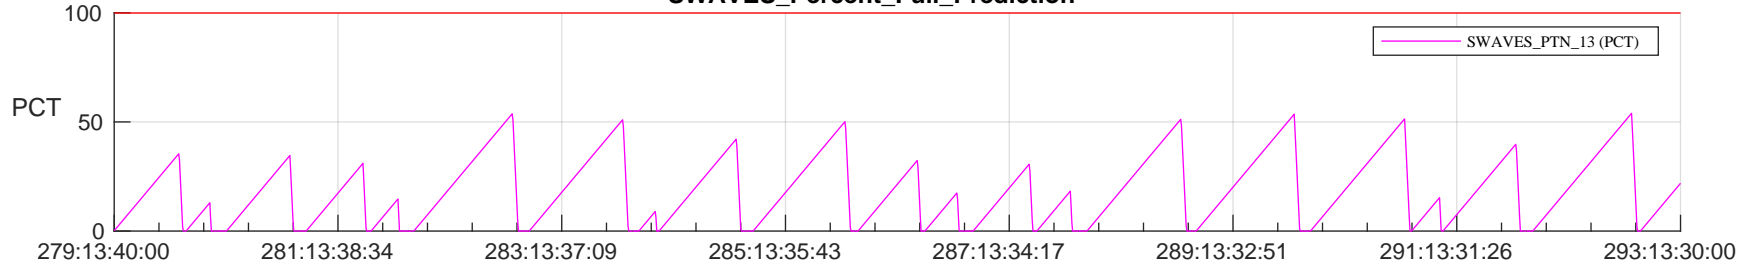

## SWAVES\_Percent\_Full\_Prediction

## Spacecraft\_DownLink\_Rate

Ground Time (2023:279:13:40:00.000 -2023:293:13:30:00.000)