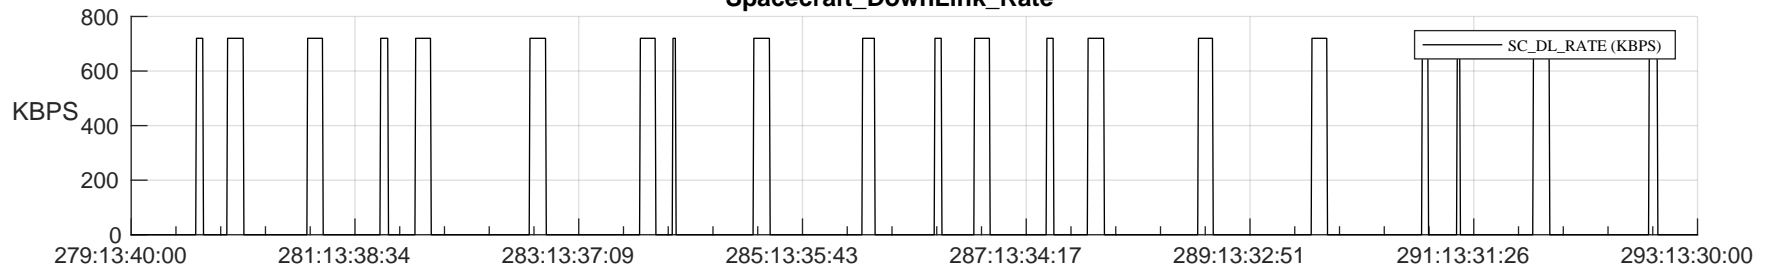

## SWAVES\_Percent\_Full\_Prediction

## Spacecraft\_DownLink\_Rate

Ground Time (2023:279:13:40:00.000 -2023:293:13:30:00.000)