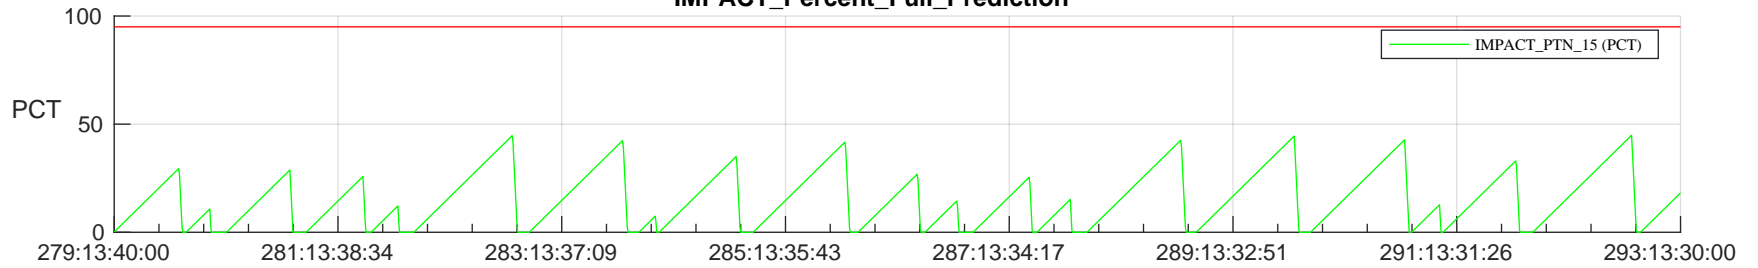

IMPACT_Percent_Full_Prediction