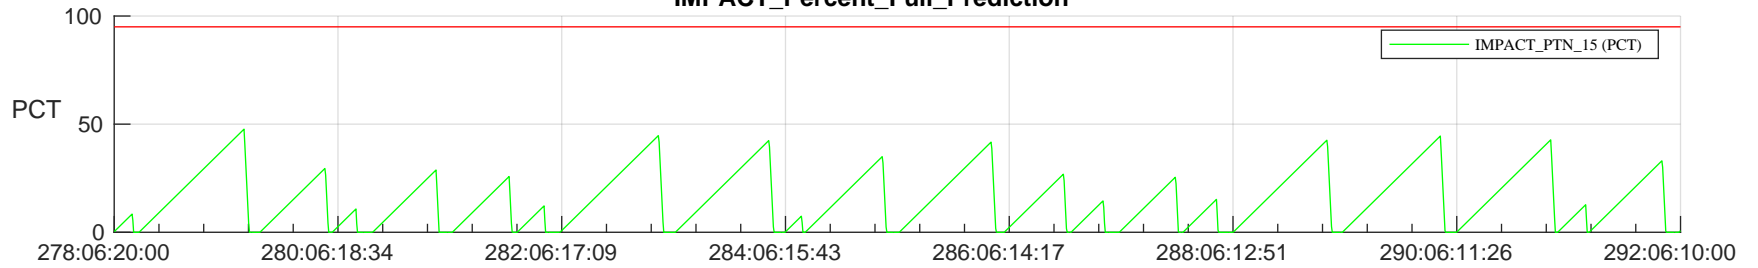

STEREO AHEAD SSR PCT Full Prediction

SWAVES_Percent_Full_Prediction

IMPACT_Percent_Full_Prediction

PLASTIC_Percent_Full_Prediction

Spacecraft_DownLink_Rate