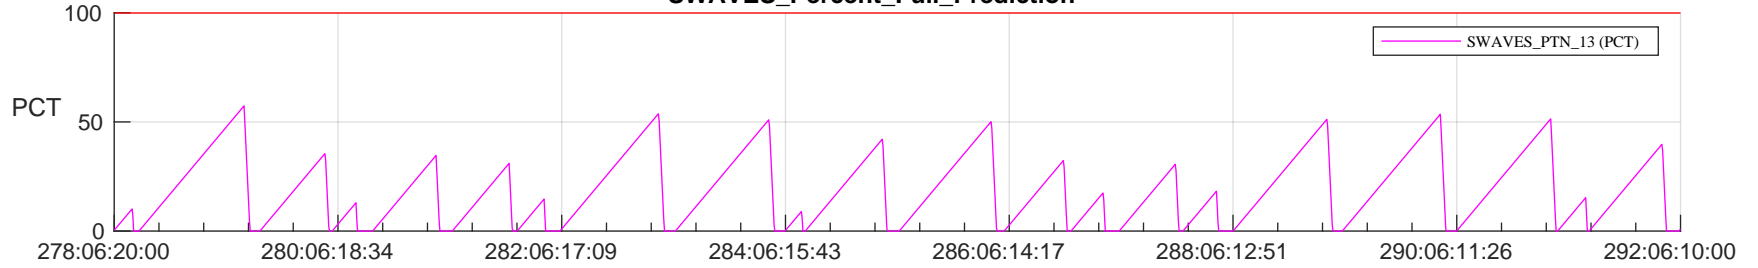

STEREO AHEAD SSR PCT Full Prediction

SWAVES_Percent_Full_Prediction

IMPACT_Percent_Full_Prediction

PLASTIC_Percent_Full_Prediction

Spacecraft_DownLink_Rate