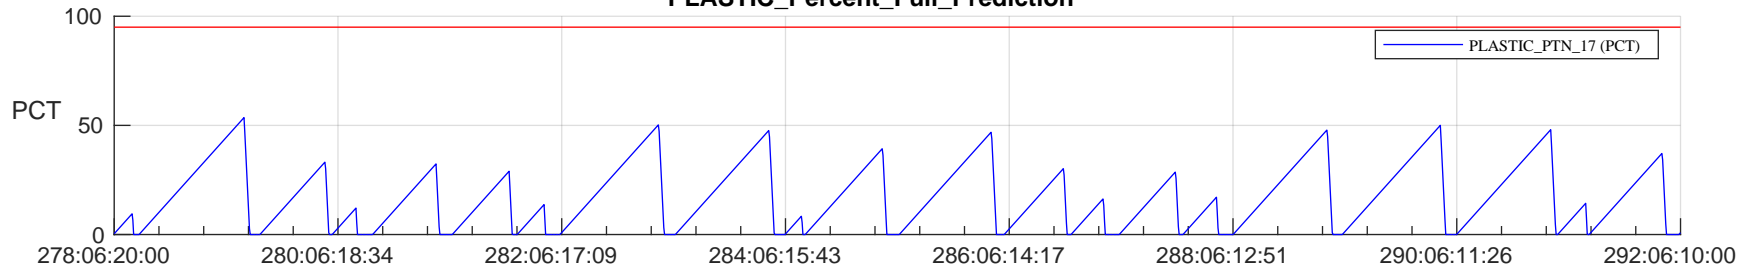

STEREO AHEAD SSR PCT Full Prediction

SWAVES_Percent_Full_Prediction

IMPACT_Percent_Full_Prediction

PLASTIC_Percent_Full_Prediction

Spacecraft_DownLink_Rate