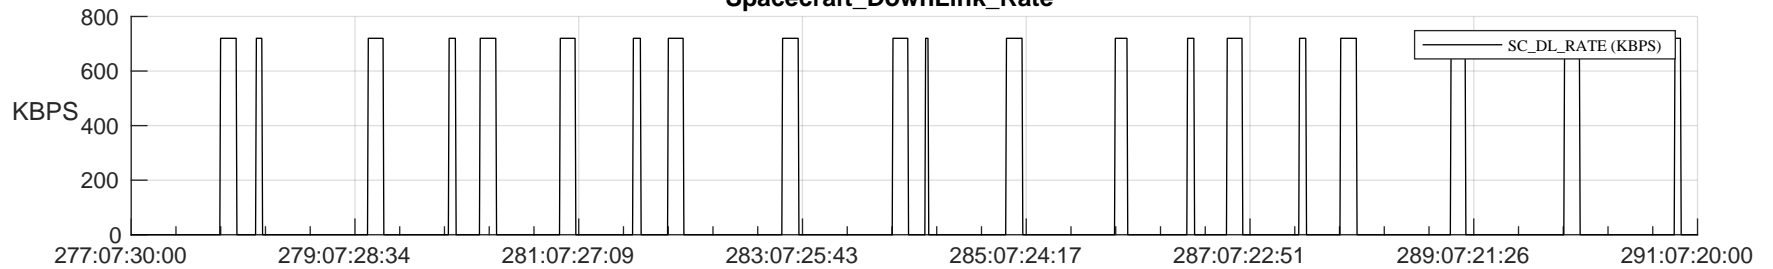

STEREO AHEAD SSR PCT Full Prediction

SWAVES_Percent_Full_Prediction

IMPACT_Percent_Full_Prediction

PLASTIC_Percent_Full_Prediction

Spacecraft_DownLink_Rate

Ground Time (2023:277:07:30:00.000 -2023:291:07:20:00.000)