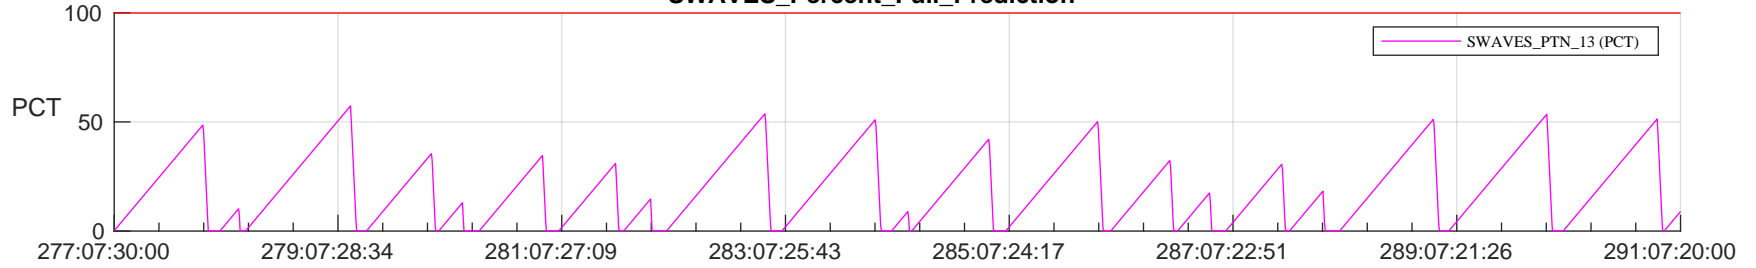

STEREO AHEAD SSR PCT Full Prediction

SWAVES_Percent_Full_Prediction

IMPACT_Percent_Full_Prediction

PLASTIC_Percent_Full_Prediction

Spacecraft_DownLink_Rate

Ground Time (2023:277:07:30:00.000 -2023:291:07:20:00.000)