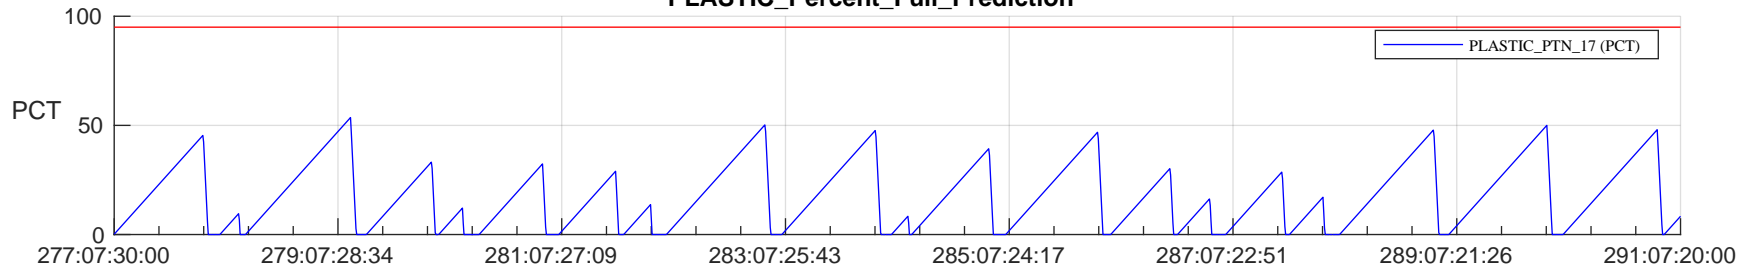

STEREO AHEAD SSR PCT Full Prediction

SWAVES_Percent_Full_Prediction

IMPACT_Percent_Full_Prediction

PLASTIC_Percent_Full_Prediction

Spacecraft_DownLink_Rate

Ground Time (2023:277:07:30:00.000 -2023:291:07:20:00.000)