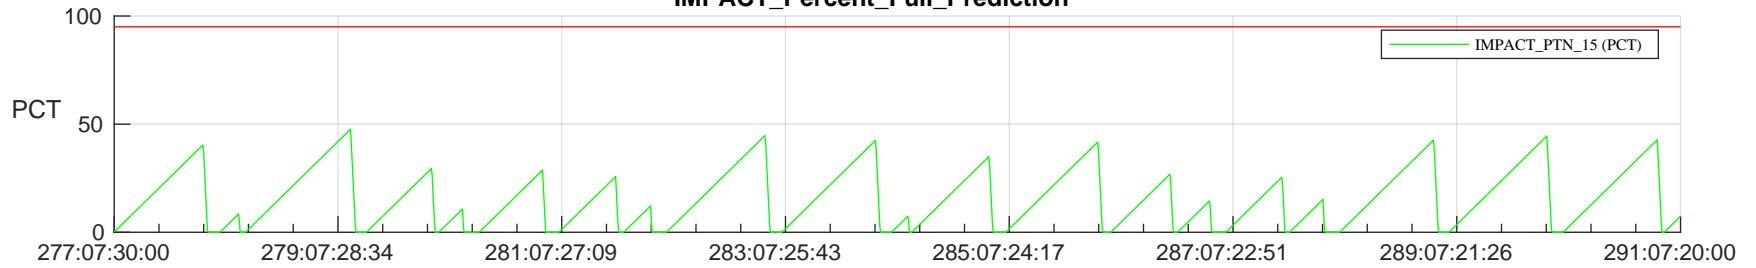

STEREO AHEAD SSR PCT Full Prediction

SWAVES_Percent_Full_Prediction

IMPACT_Percent_Full_Prediction

PLASTIC_Percent_Full_Prediction

Spacecraft_DownLink_Rate

Ground Time (2023:277:07:30:00.000 -2023:291:07:20:00.000)