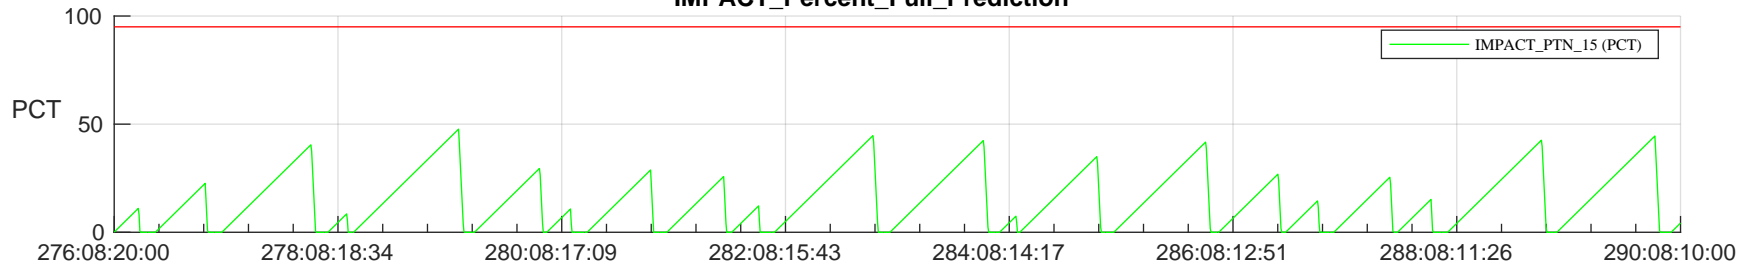

STEREO AHEAD SSR PCT Full Prediction

SWAVES_Percent_Full_Prediction

IMPACT_Percent_Full_Prediction

PLASTIC_Percent_Full_Prediction

Spacecraft_DownLink_Rate