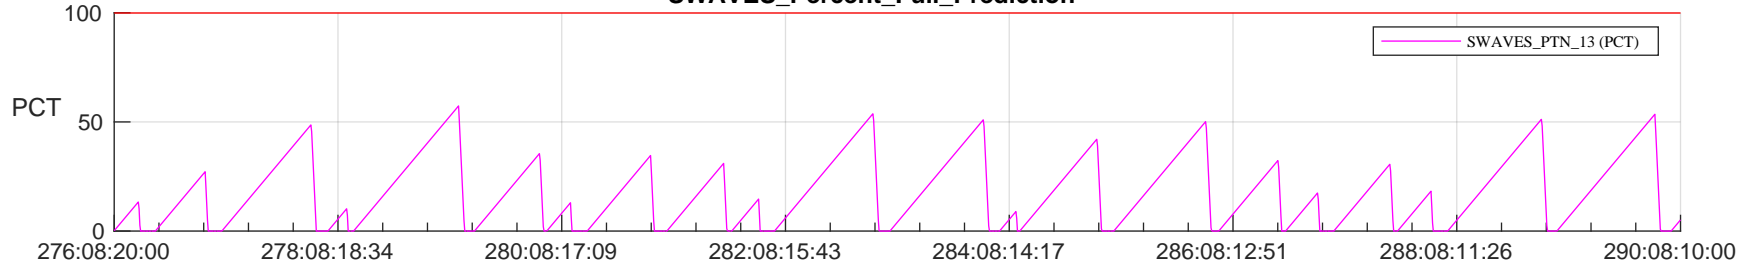

STEREO AHEAD SSR PCT Full Prediction

SWAVES_Percent_Full_Prediction

IMPACT_Percent_Full_Prediction

PLASTIC_Percent_Full_Prediction

Spacecraft_DownLink_Rate