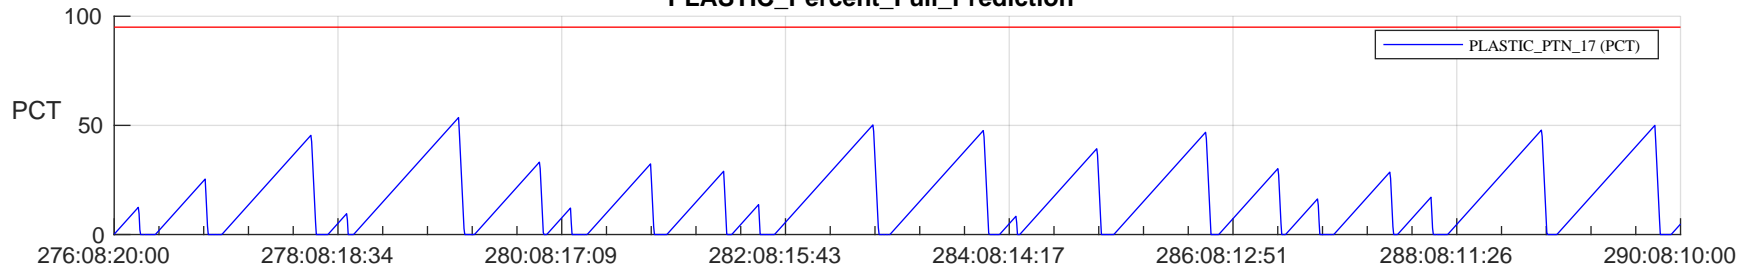

STEREO AHEAD SSR PCT Full Prediction

SWAVES_Percent_Full_Prediction

IMPACT_Percent_Full_Prediction

PLASTIC_Percent_Full_Prediction

Spacecraft_DownLink_Rate