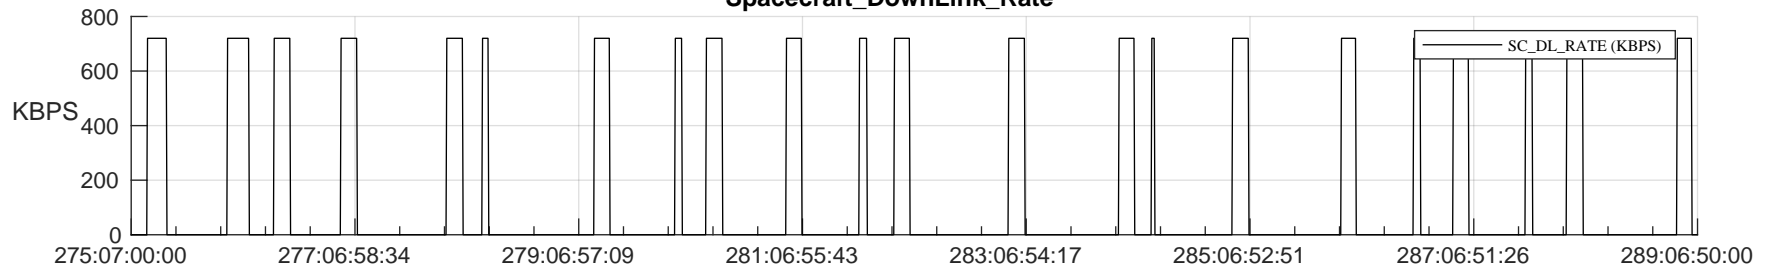

STEREO AHEAD SSR PCT Full Prediction

SWAVES_Percent_Full_Prediction

IMPACT_Percent_Full_Prediction

PLASTIC_Percent_Full_Prediction

Spacecraft_DownLink_Rate

Ground Time (2023:275:07:00:00.000 -2023:289:06:50:00.000)