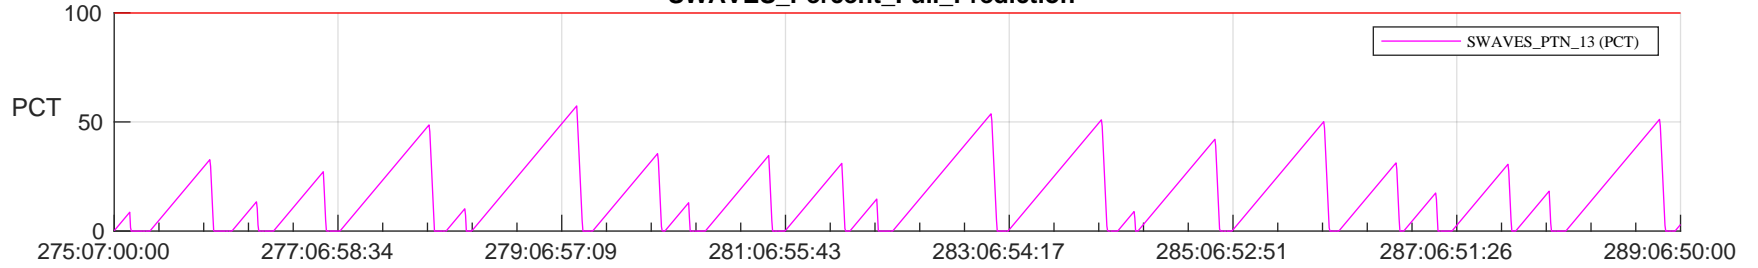

STEREO AHEAD SSR PCT Full Prediction

SWAVES_Percent_Full_Prediction

IMPACT_Percent_Full_Prediction

PLASTIC_Percent_Full_Prediction

Spacecraft_DownLink_Rate

Ground Time (2023:275:07:00:00.000 -2023:289:06:50:00.000)