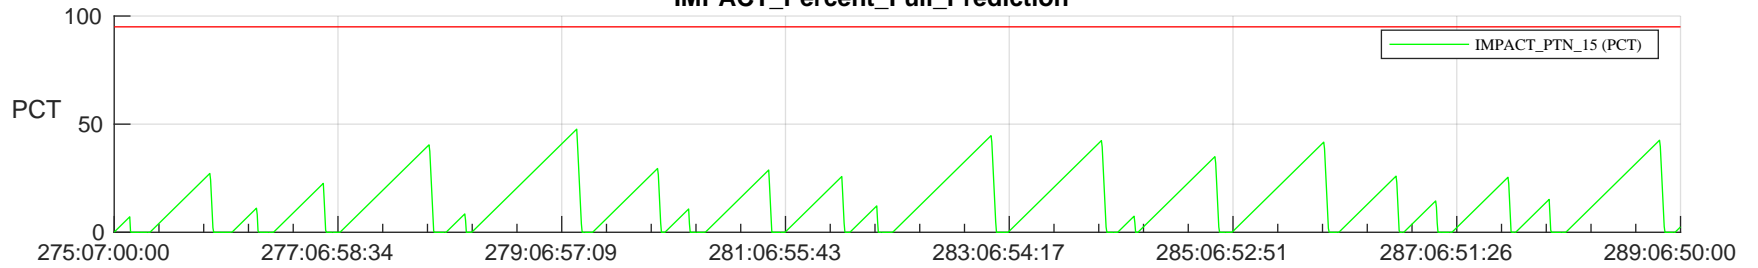

STEREO AHEAD SSR PCT Full Prediction

SWAVES_Percent_Full_Prediction

IMPACT_Percent_Full_Prediction

PLASTIC_Percent_Full_Prediction

Spacecraft_DownLink_Rate

Ground Time (2023:275:07:00:00.000 -2023:289:06:50:00.000)