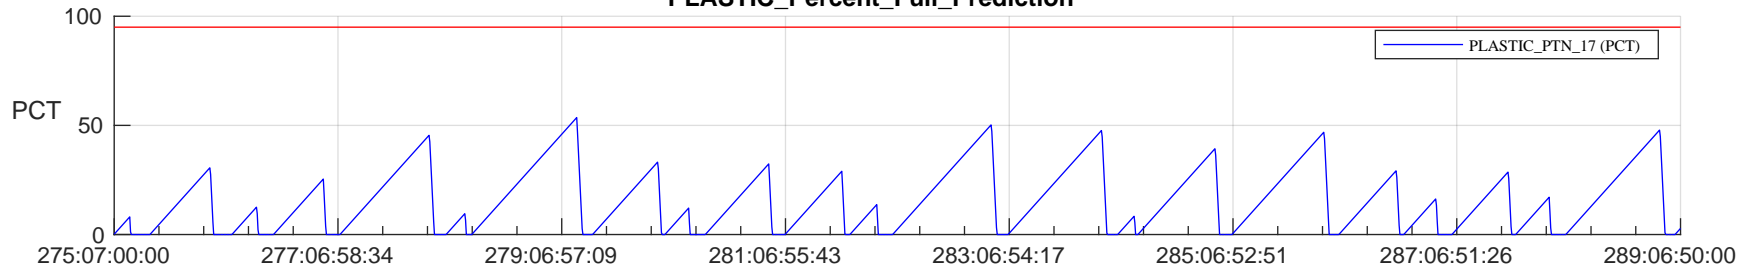

STEREO AHEAD SSR PCT Full Prediction

SWAVES_Percent_Full_Prediction

IMPACT_Percent_Full_Prediction

PLASTIC_Percent_Full_Prediction

Spacecraft_DownLink_Rate

Ground Time (2023:275:07:00:00.000 -2023:289:06:50:00.000)