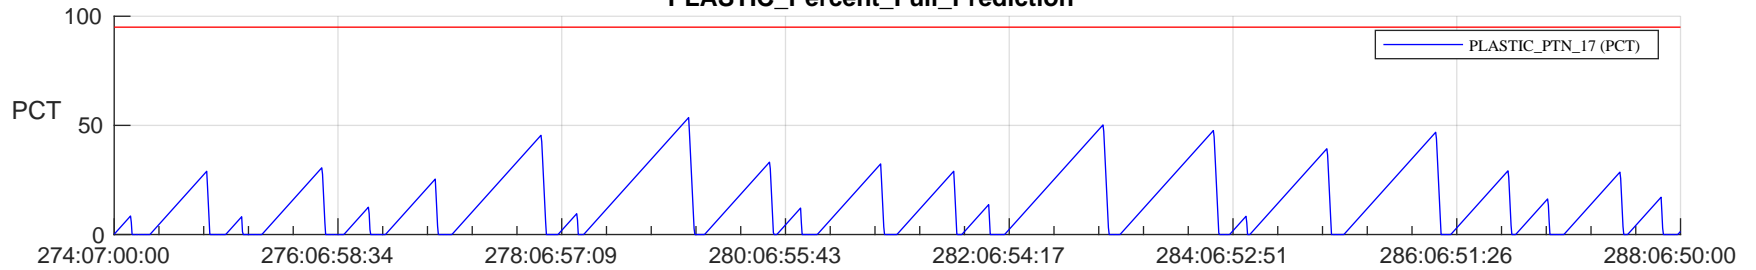

STEREO AHEAD SSR PCT Full Prediction

SWAVES_Percent_Full_Prediction

IMPACT_Percent_Full_Prediction

PLASTIC_Percent_Full_Prediction

Spacecraft_DownLink_Rate