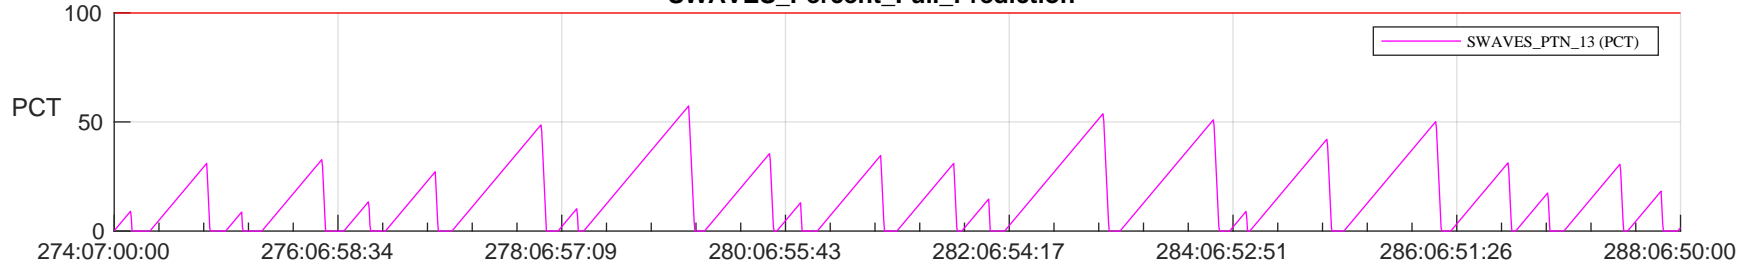

STEREO AHEAD SSR PCT Full Prediction

SWAVES_Percent_Full_Prediction

IMPACT_Percent_Full_Prediction

PLASTIC_Percent_Full_Prediction

Spacecraft_DownLink_Rate