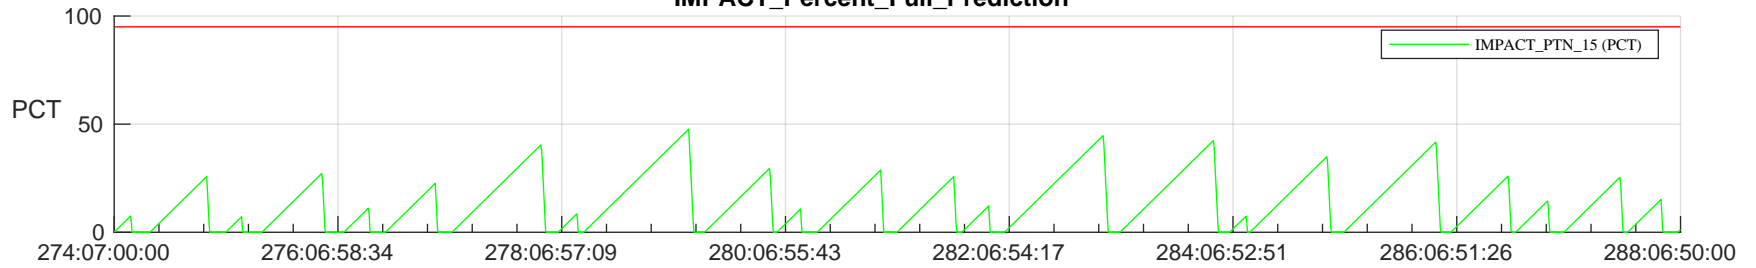

STEREO AHEAD SSR PCT Full Prediction

SWAVES_Percent_Full_Prediction

IMPACT_Percent_Full_Prediction

PLASTIC_Percent_Full_Prediction

Spacecraft_DownLink_Rate