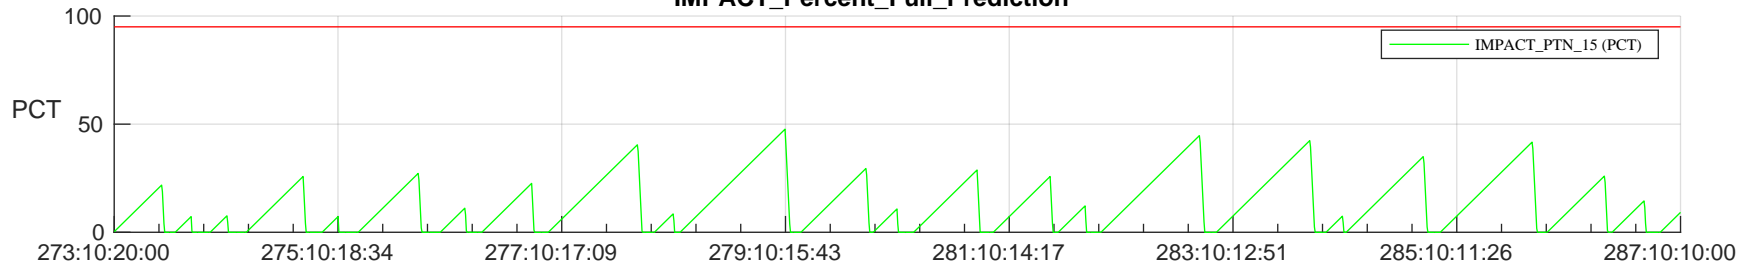

STEREO AHEAD SSR PCT Full Prediction

SWAVES_Percent_Full_Prediction

IMPACT_Percent_Full_Prediction

PLASTIC_Percent_Full_Prediction

Spacecraft_DownLink_Rate