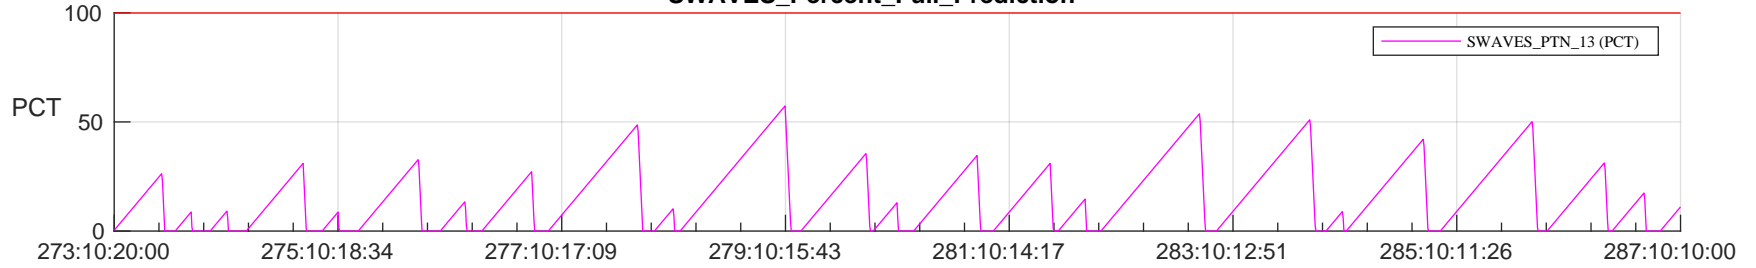

STEREO AHEAD SSR PCT Full Prediction

SWAVES_Percent_Full_Prediction

IMPACT_Percent_Full_Prediction

PLASTIC_Percent_Full_Prediction

Spacecraft_DownLink_Rate