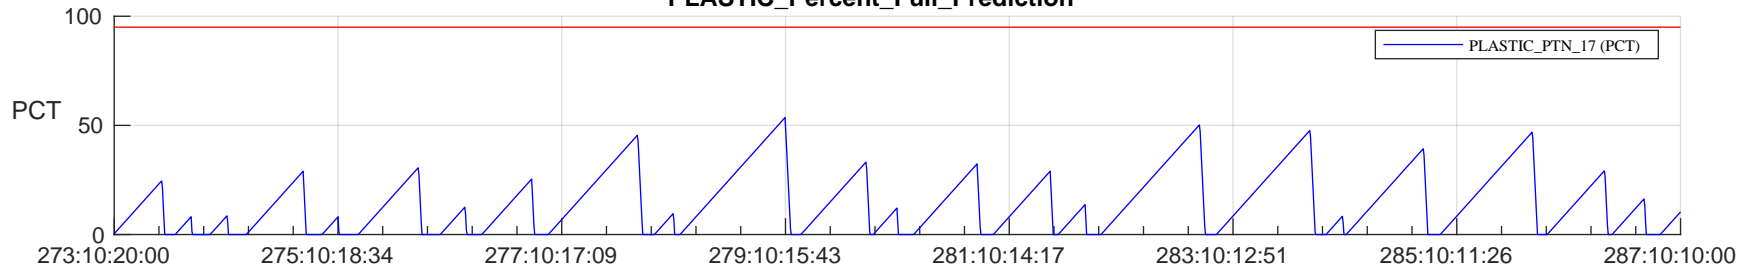

STEREO AHEAD SSR PCT Full Prediction

SWAVES_Percent_Full_Prediction

IMPACT_Percent_Full_Prediction

PLASTIC_Percent_Full_Prediction

Spacecraft_DownLink_Rate