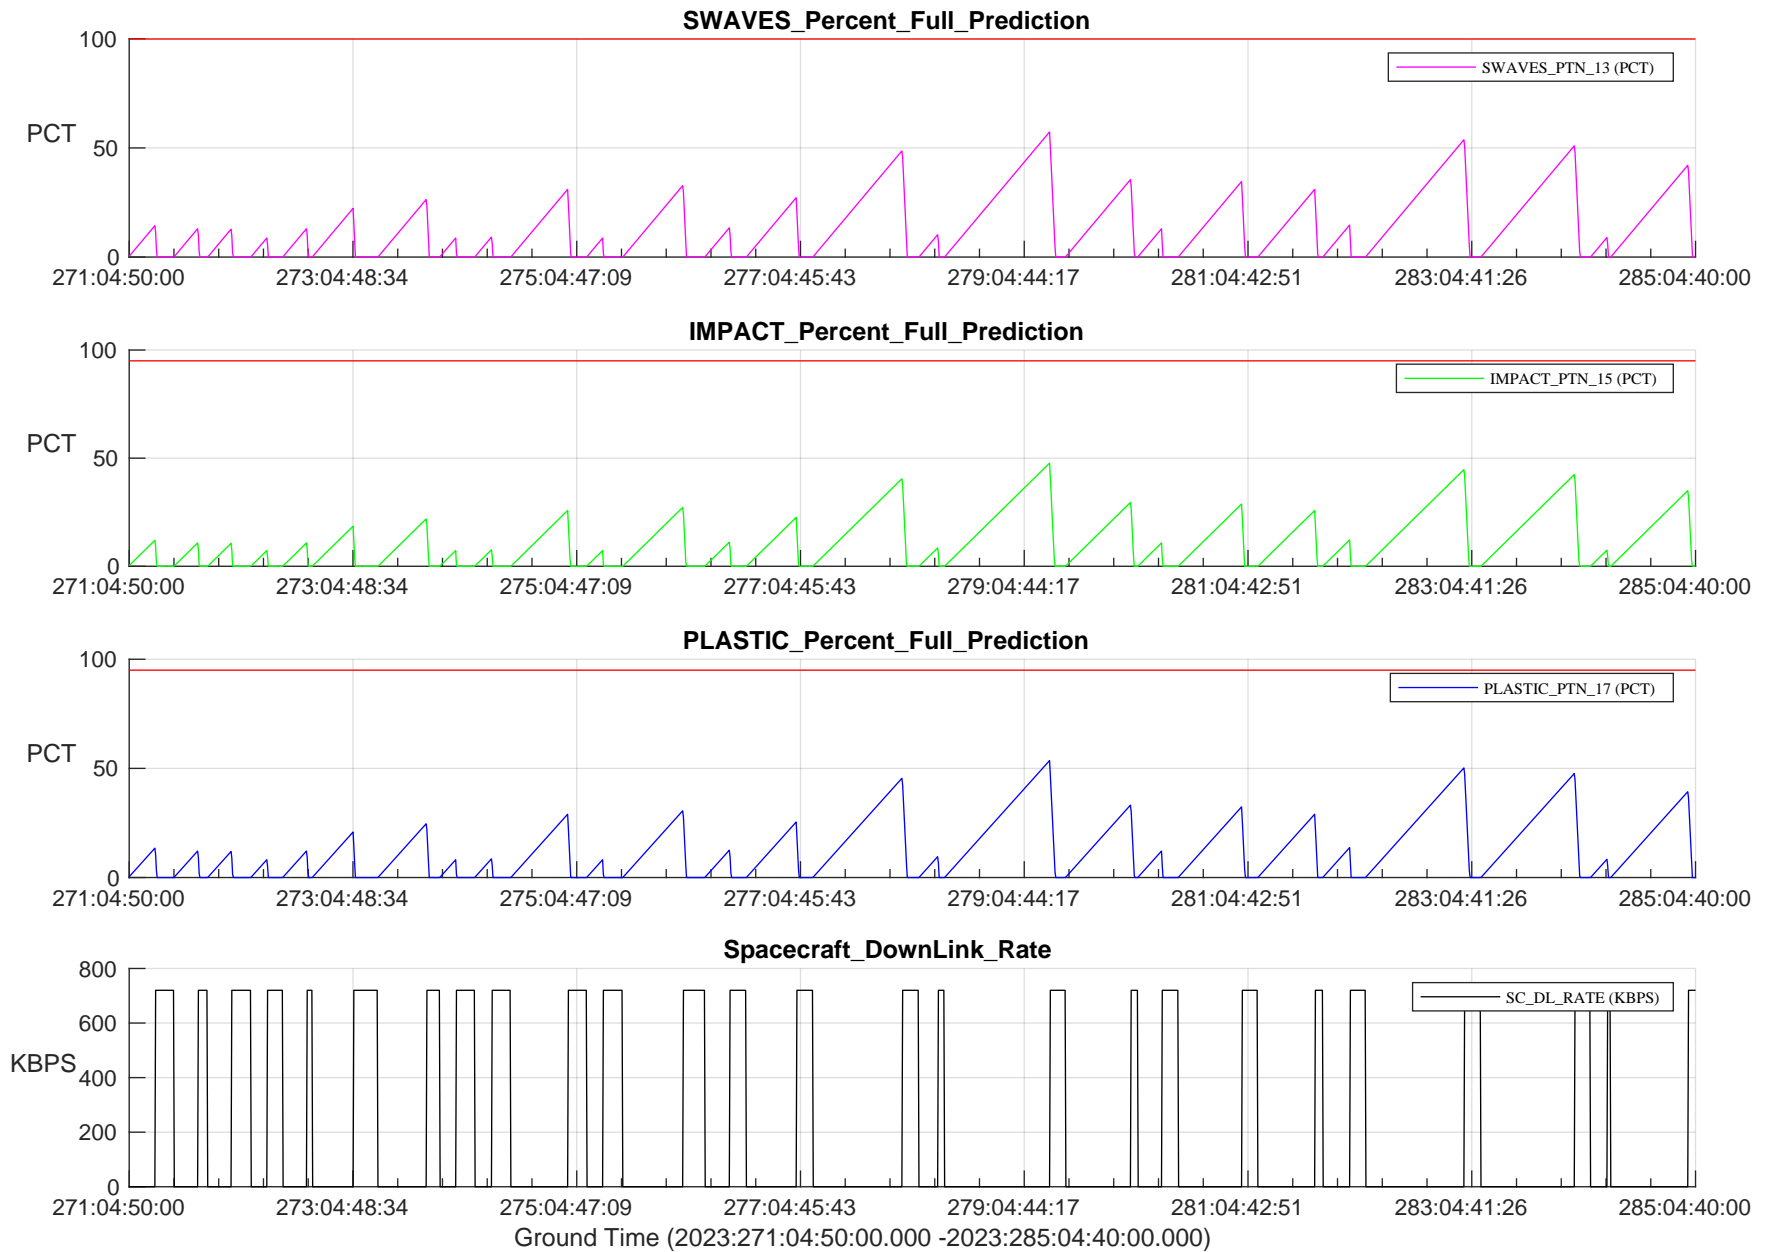

STEREO AHEAD SSR PCT Full Prediction

/disks/d81/project/stereo/mops/assessment/ahead/automation/output/engdump/yesterdaily/ahead_ssr_predict_2023_271.csv

Date Created:09/28/2023 04:50:48 AM