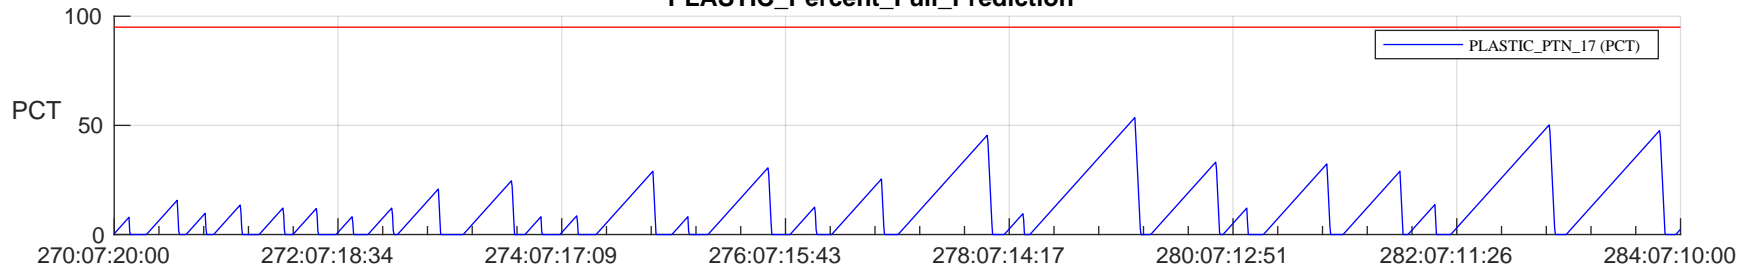

STEREO AHEAD SSR PCT Full Prediction

SWAVES_Percent_Full_Prediction

IMPACT_Percent_Full_Prediction

PLASTIC_Percent_Full_Prediction

Spacecraft_DownLink_Rate