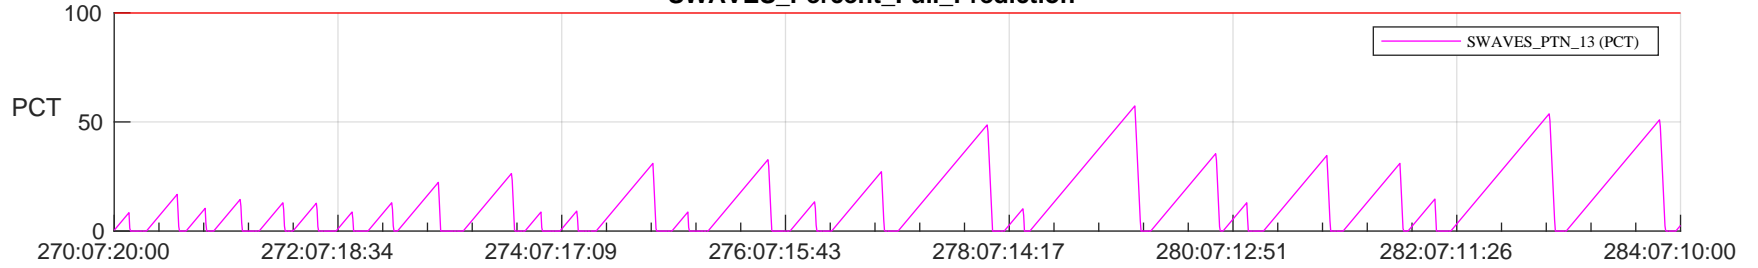

STEREO AHEAD SSR PCT Full Prediction

SWAVES_Percent_Full_Prediction

IMPACT_Percent_Full_Prediction

PLASTIC_Percent_Full_Prediction

Spacecraft_DownLink_Rate