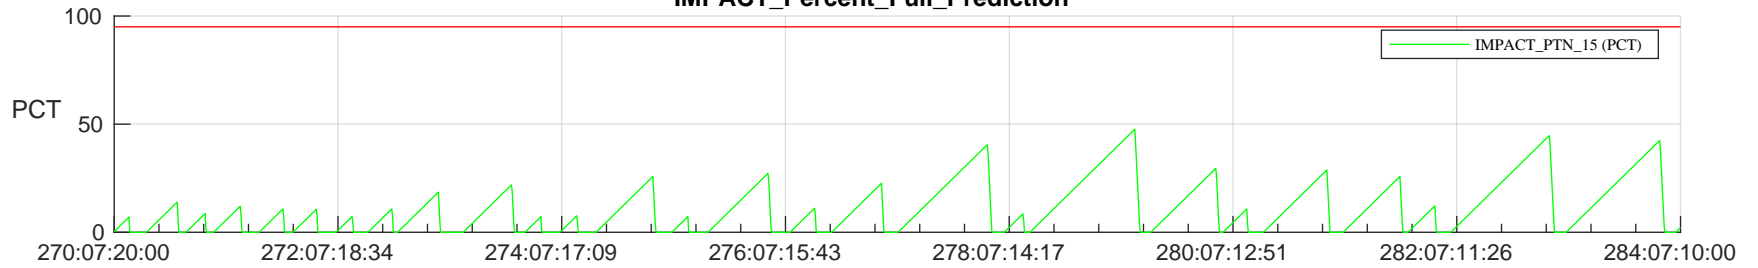

STEREO AHEAD SSR PCT Full Prediction

SWAVES_Percent_Full_Prediction

IMPACT_Percent_Full_Prediction

PLASTIC_Percent_Full_Prediction

Spacecraft_DownLink_Rate