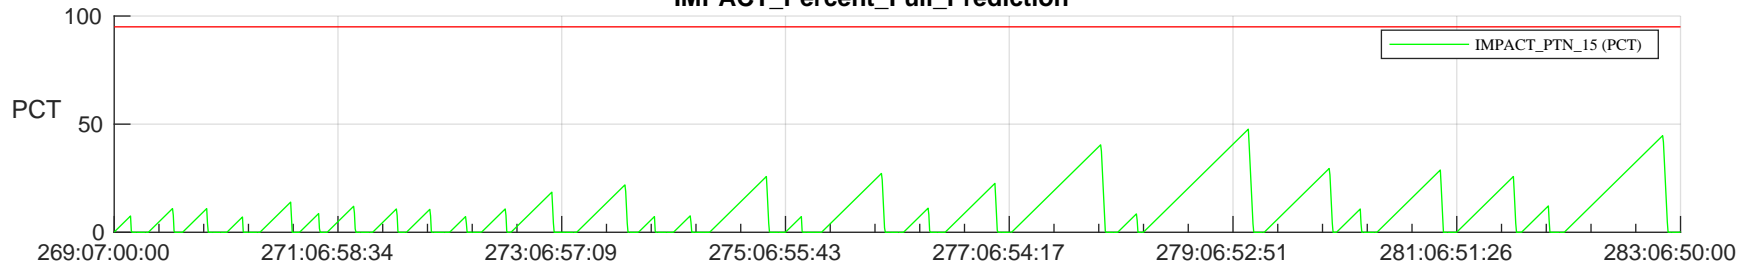

STEREO AHEAD SSR PCT Full Prediction

SWAVES_Percent_Full_Prediction

IMPACT_Percent_Full_Prediction

PLASTIC_Percent_Full_Prediction

Spacecraft_DownLink_Rate

Ground Time (2023:269:07:00:00.000 -2023:283:06:50:00.000)