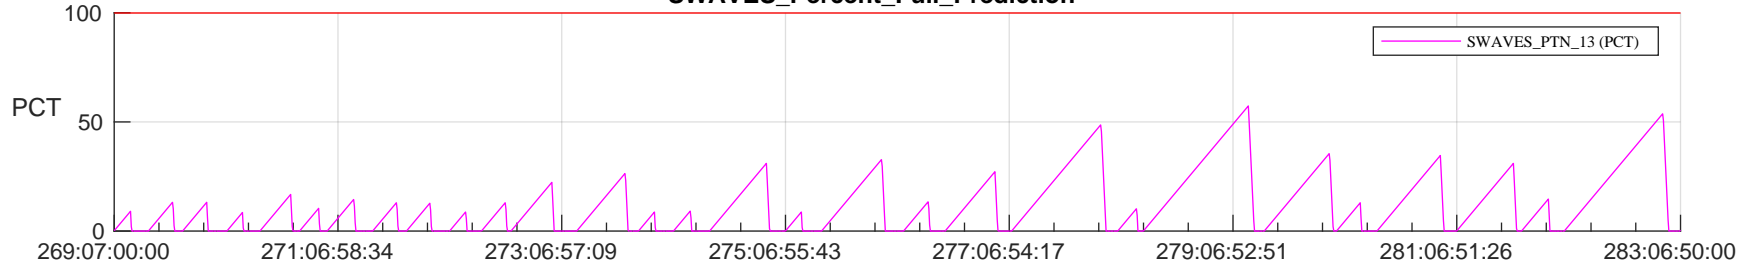

STEREO AHEAD SSR PCT Full Prediction

SWAVES_Percent_Full_Prediction

IMPACT_Percent_Full_Prediction

PLASTIC_Percent_Full_Prediction

Spacecraft_DownLink_Rate

Ground Time (2023:269:07:00:00.000 -2023:283:06:50:00.000)