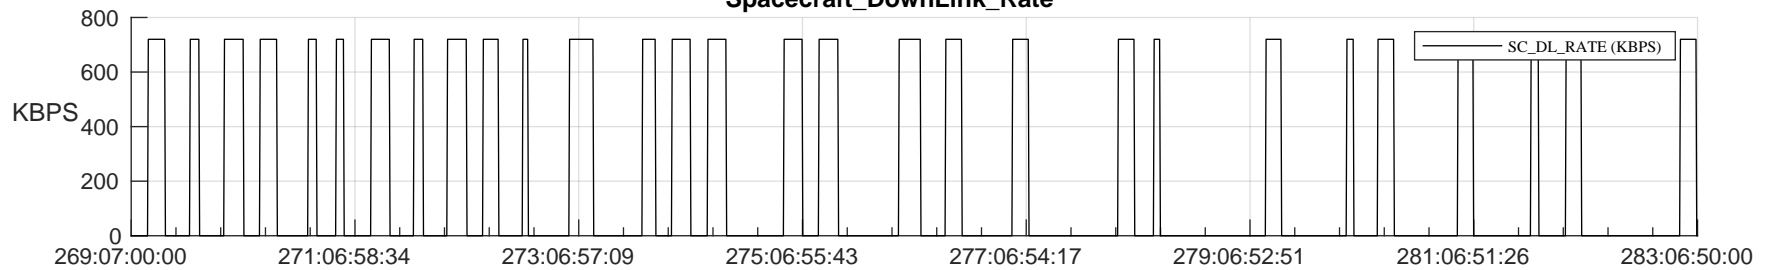

STEREO AHEAD SSR PCT Full Prediction

SWAVES_Percent_Full_Prediction

IMPACT_Percent_Full_Prediction

PLASTIC_Percent_Full_Prediction

Spacecraft_DownLink_Rate

Ground Time (2023:269:07:00:00.000 -2023:283:06:50:00.000)