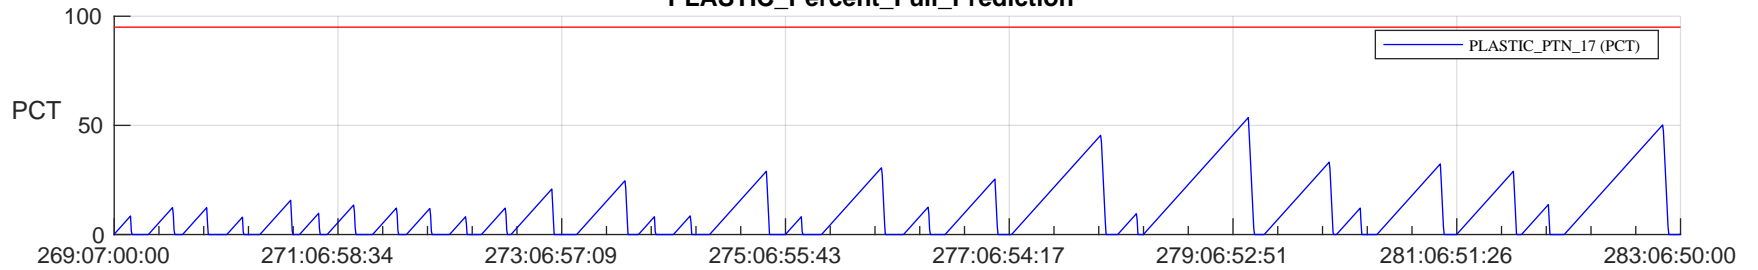

STEREO AHEAD SSR PCT Full Prediction

SWAVES_Percent_Full_Prediction

IMPACT_Percent_Full_Prediction

PLASTIC_Percent_Full_Prediction

Spacecraft_DownLink_Rate

Ground Time (2023:269:07:00:00.000 -2023:283:06:50:00.000)