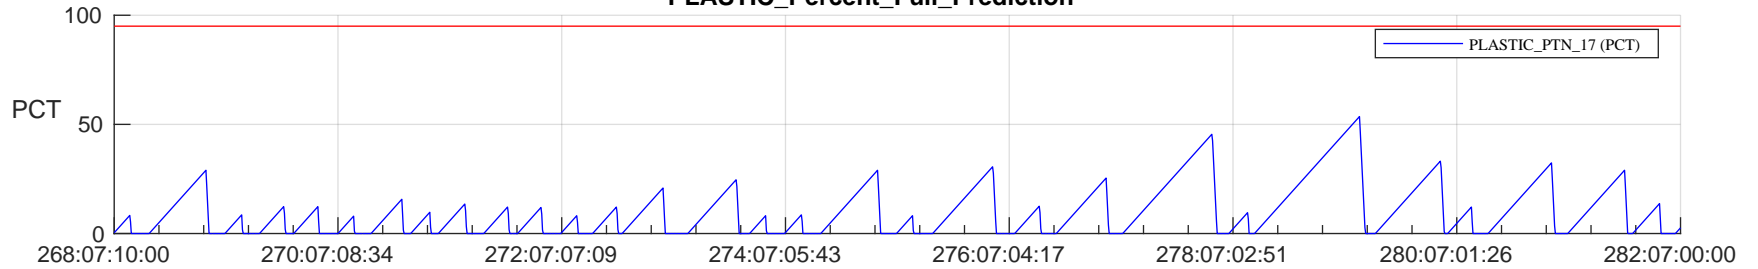

STEREO AHEAD SSR PCT Full Prediction

SWAVES_Percent_Full_Prediction

IMPACT_Percent_Full_Prediction

PLASTIC_Percent_Full_Prediction

Spacecraft_DownLink_Rate

Ground Time (2023:268:07:10:00.000 -2023:282:07:00:00.000)