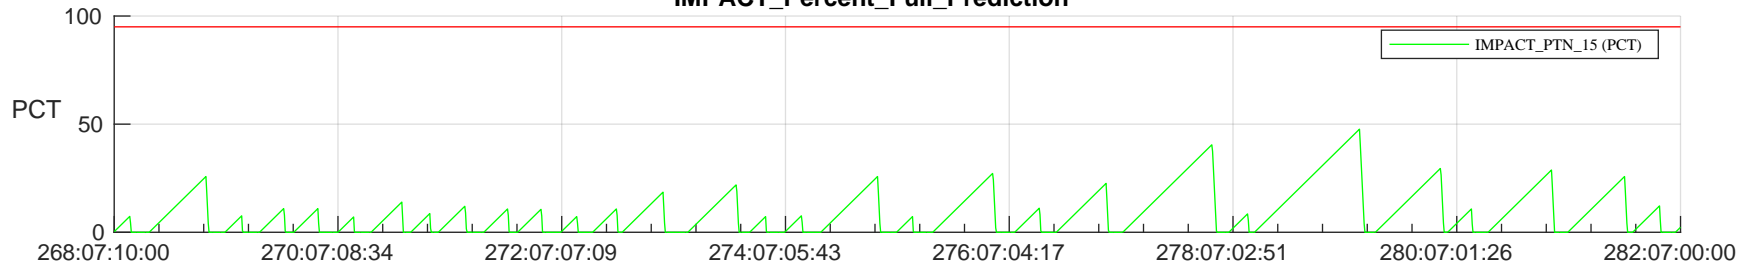

STEREO AHEAD SSR PCT Full Prediction

SWAVES_Percent_Full_Prediction

IMPACT_Percent_Full_Prediction

PLASTIC_Percent_Full_Prediction

Spacecraft_DownLink_Rate

Ground Time (2023:268:07:10:00.000 -2023:282:07:00:00.000)