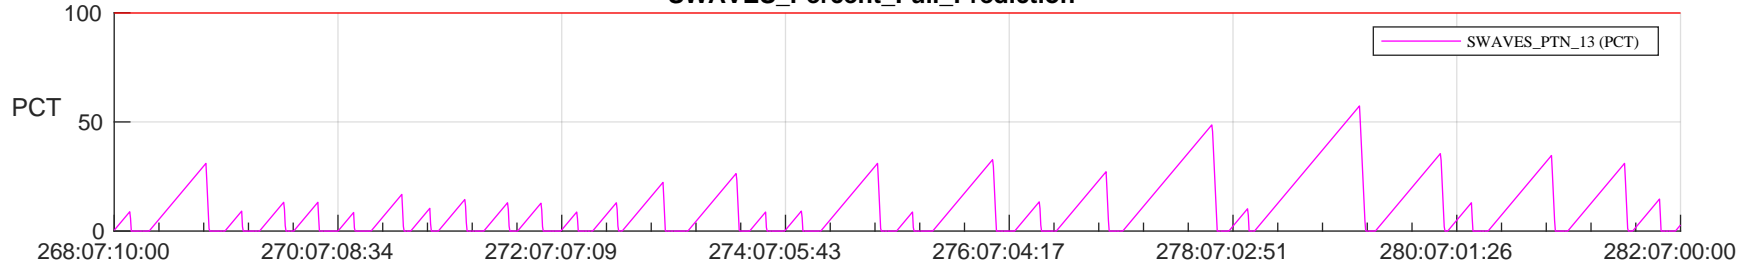

STEREO AHEAD SSR PCT Full Prediction

SWAVES_Percent_Full_Prediction

IMPACT_Percent_Full_Prediction

PLASTIC_Percent_Full_Prediction

Spacecraft_DownLink_Rate

Ground Time (2023:268:07:10:00.000 -2023:282:07:00:00.000)