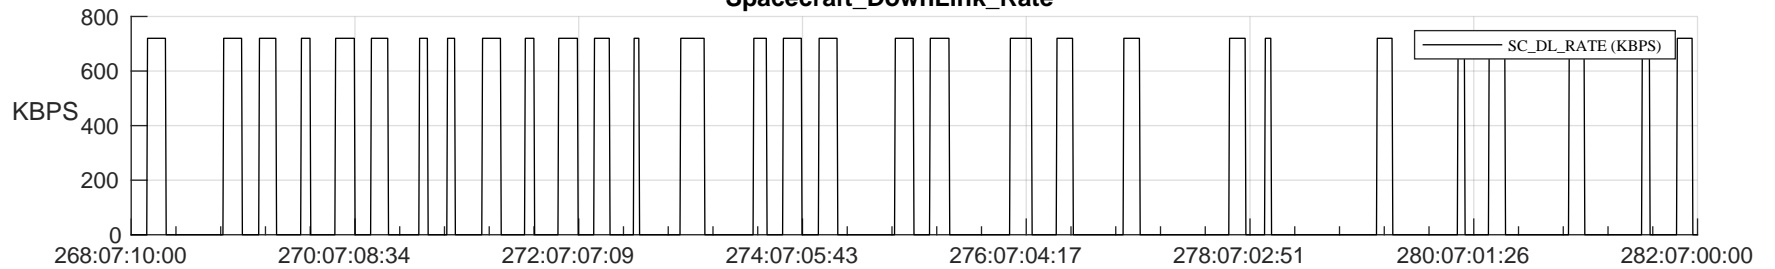

STEREO AHEAD SSR PCT Full Prediction

SWAVES_Percent_Full_Prediction

IMPACT_Percent_Full_Prediction

PLASTIC_Percent_Full_Prediction

Spacecraft_DownLink_Rate

Ground Time (2023:268:07:10:00.000 -2023:282:07:00:00.000)