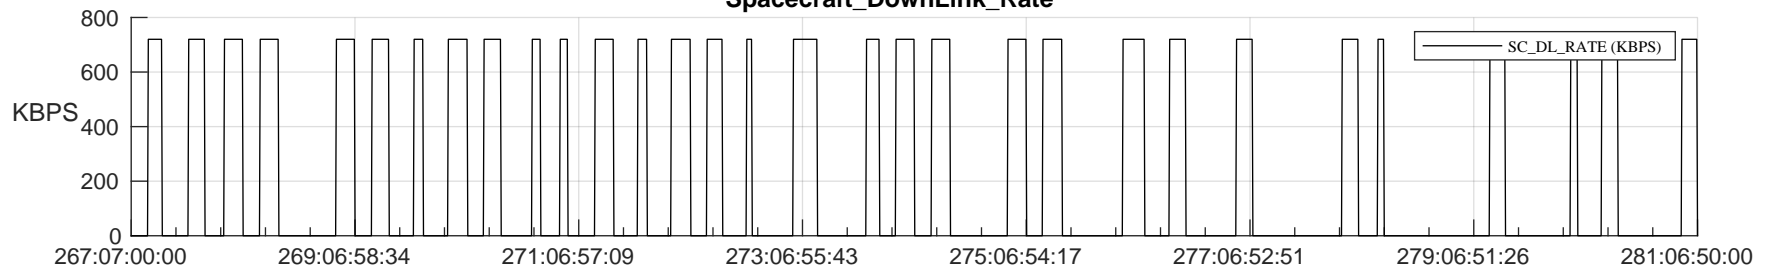

## SWAVES\_Percent\_Full\_Prediction

## Spacecraft\_DownLink\_Rate

Ground Time (2023:267:07:00:00.000 -2023:281:06:50:00.000)