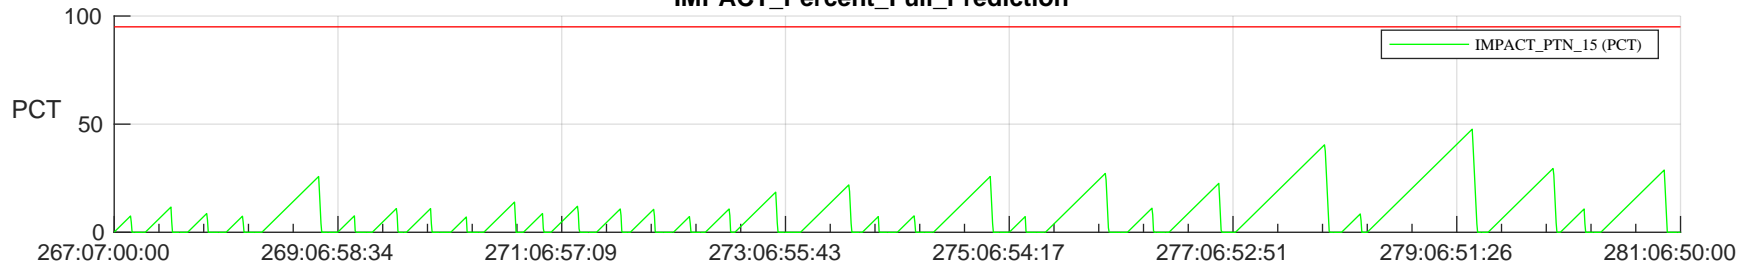

IMPACT_Percent_Full_Prediction