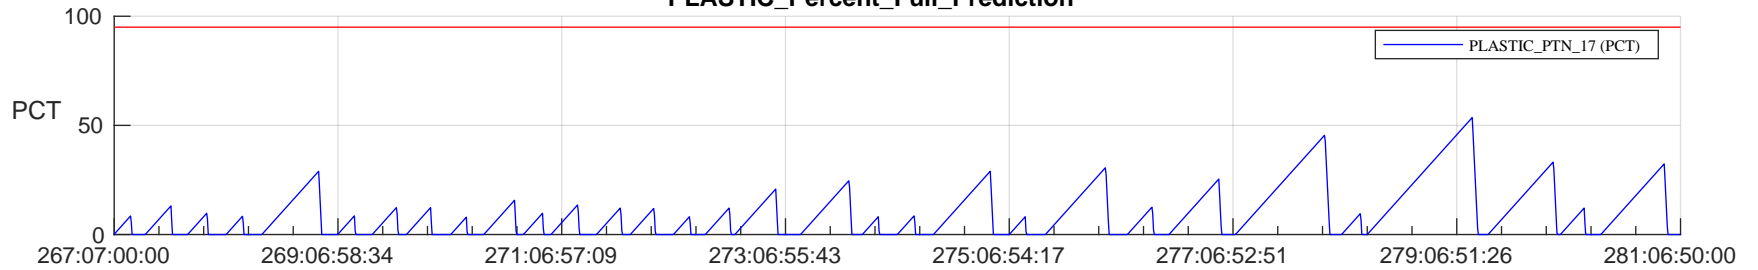

## SWAVES\_Percent\_Full\_Prediction

## Spacecraft\_DownLink\_Rate

Ground Time (2023:267:07:00:00.000 -2023:281:06:50:00.000)