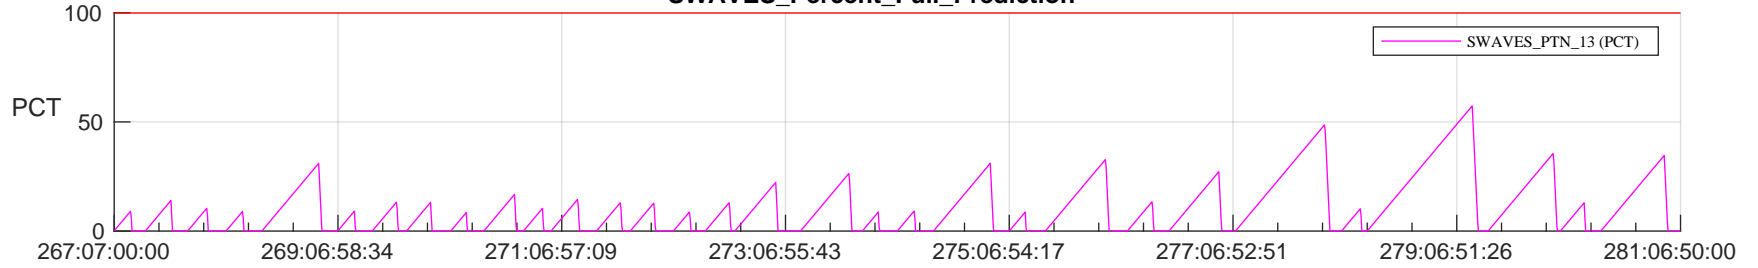

## SWAVES\_Percent\_Full\_Prediction

## Spacecraft\_DownLink\_Rate

Ground Time (2023:267:07:00:00.000 -2023:281:06:50:00.000)