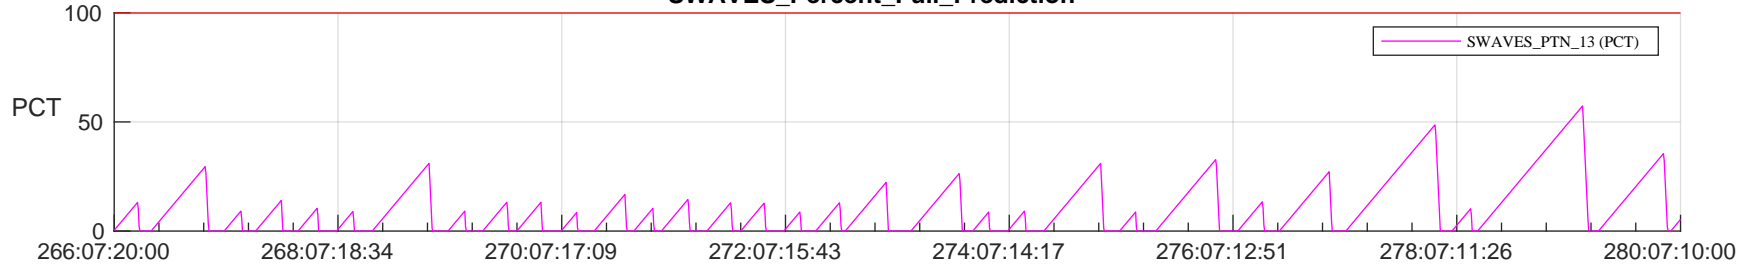

STEREO AHEAD SSR PCT Full Prediction

SWAVES_Percent_Full_Prediction

IMPACT_Percent_Full_Prediction

PLASTIC_Percent_Full_Prediction

Spacecraft_DownLink_Rate