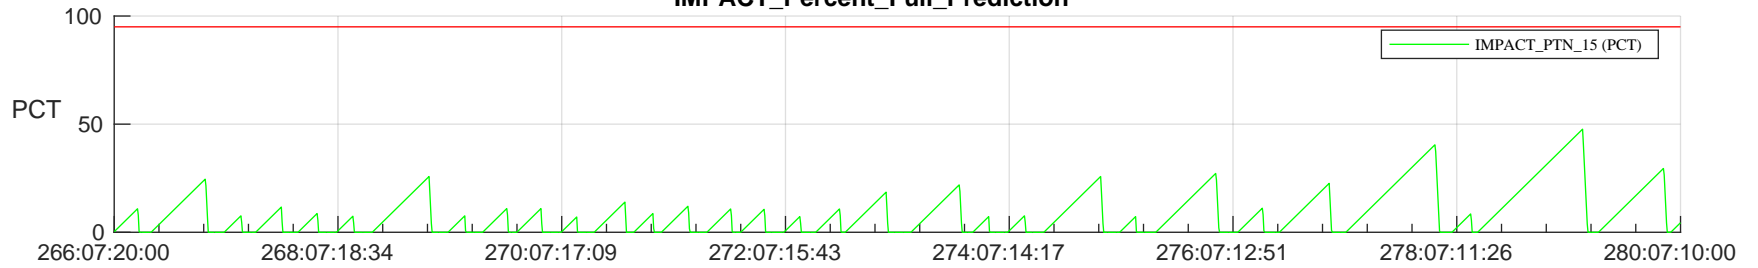

STEREO AHEAD SSR PCT Full Prediction

SWAVES_Percent_Full_Prediction

IMPACT_Percent_Full_Prediction

PLASTIC_Percent_Full_Prediction

Spacecraft_DownLink_Rate