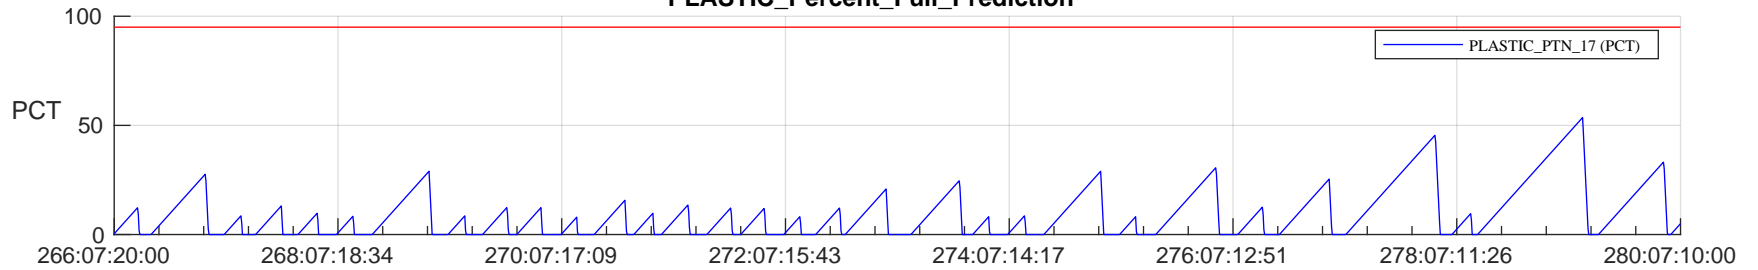

STEREO AHEAD SSR PCT Full Prediction

SWAVES_Percent_Full_Prediction

IMPACT_Percent_Full_Prediction

PLASTIC_Percent_Full_Prediction

Spacecraft_DownLink_Rate