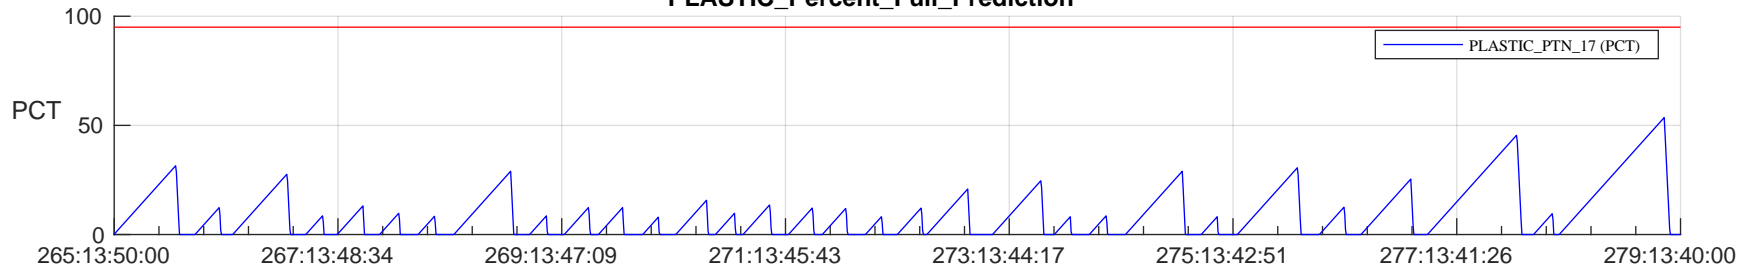

## SWAVES\_Percent\_Full\_Prediction

## Spacecraft\_DownLink\_Rate

Ground Time (2023:265:13:50:00.000 -2023:279:13:40:00.000)