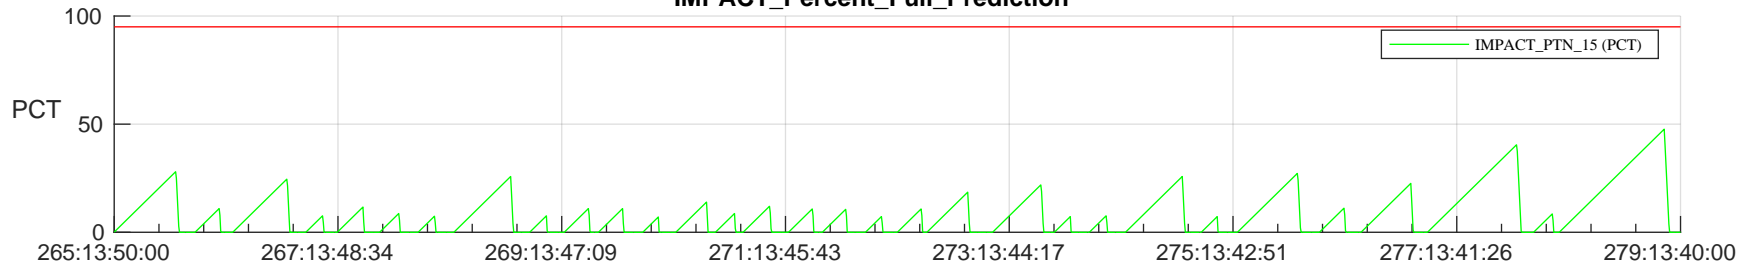

IMPACT_Percent_Full_Prediction