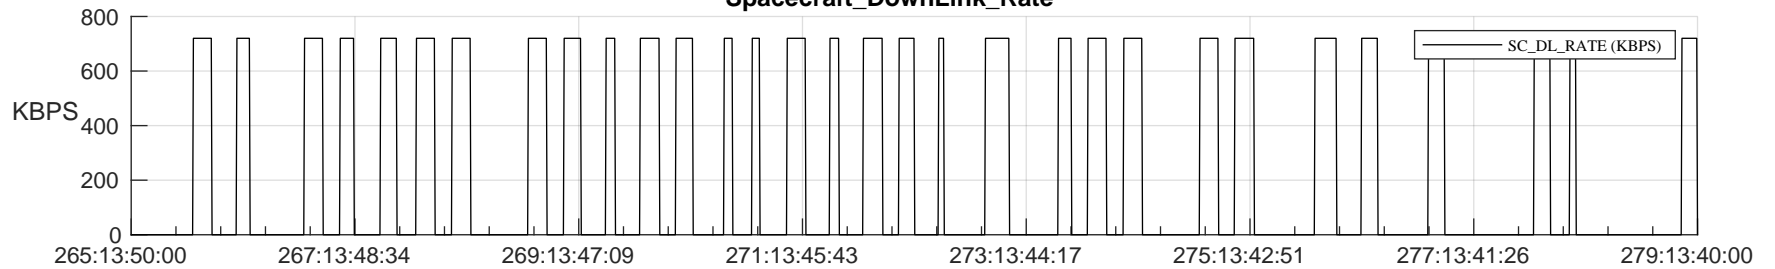

## SWAVES\_Percent\_Full\_Prediction

## Spacecraft\_DownLink\_Rate

Ground Time (2023:265:13:50:00.000 -2023:279:13:40:00.000)