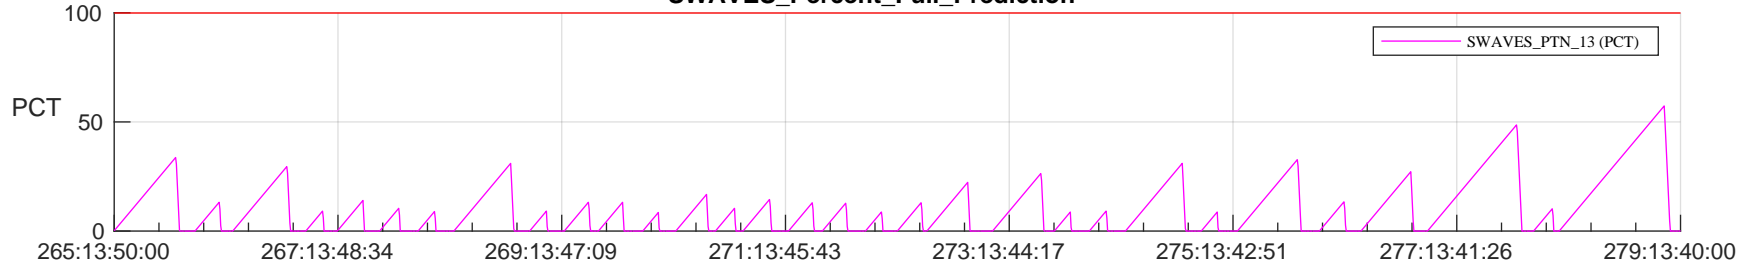

## SWAVES\_Percent\_Full\_Prediction

## Spacecraft\_DownLink\_Rate

Ground Time (2023:265:13:50:00.000 -2023:279:13:40:00.000)