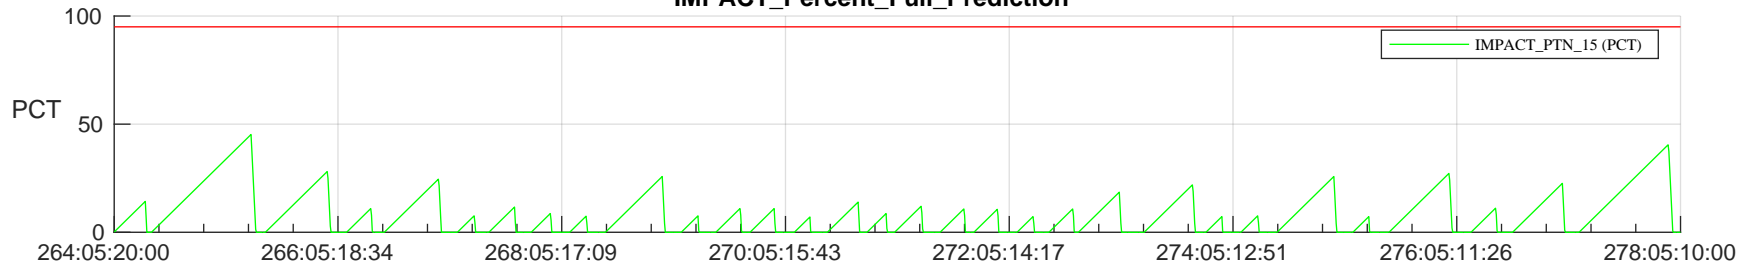

STEREO AHEAD SSR PCT Full Prediction

SWAVES_Percent_Full_Prediction

IMPACT_Percent_Full_Prediction

PLASTIC_Percent_Full_Prediction

Spacecraft_DownLink_Rate