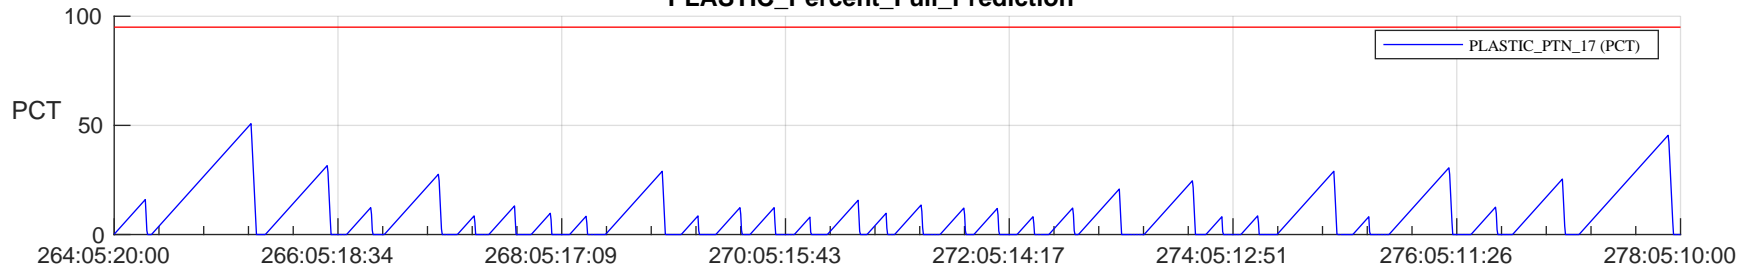

STEREO AHEAD SSR PCT Full Prediction

SWAVES_Percent_Full_Prediction

IMPACT_Percent_Full_Prediction

PLASTIC_Percent_Full_Prediction

Spacecraft_DownLink_Rate