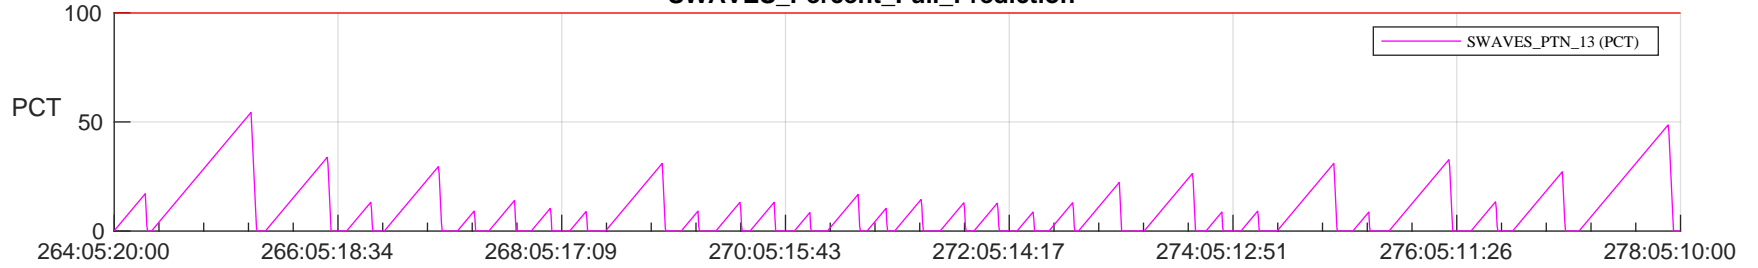

STEREO AHEAD SSR PCT Full Prediction

SWAVES_Percent_Full_Prediction

IMPACT_Percent_Full_Prediction

PLASTIC_Percent_Full_Prediction

Spacecraft_DownLink_Rate