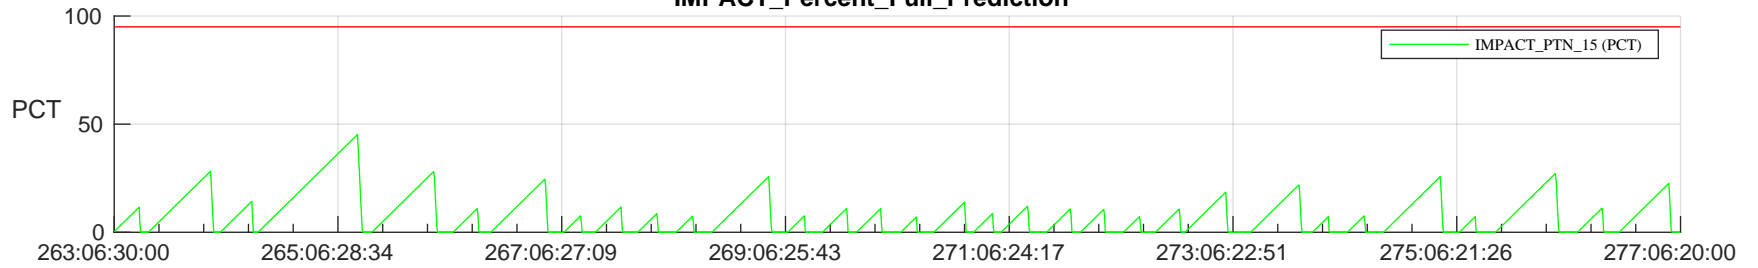

STEREO AHEAD SSR PCT Full Prediction

SWAVES_Percent_Full_Prediction

IMPACT_Percent_Full_Prediction

PLASTIC_Percent_Full_Prediction

Spacecraft_DownLink_Rate

Ground Time (2023:263:06:30:00.000 -2023:277:06:20:00.000)