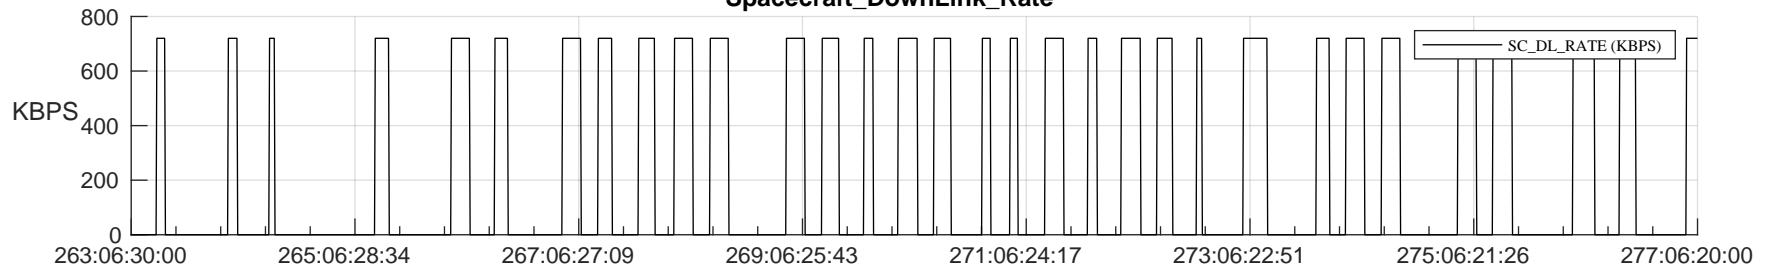

STEREO AHEAD SSR PCT Full Prediction

SWAVES_Percent_Full_Prediction

IMPACT_Percent_Full_Prediction

PLASTIC_Percent_Full_Prediction

Spacecraft_DownLink_Rate

Ground Time (2023:263:06:30:00.000 -2023:277:06:20:00.000)