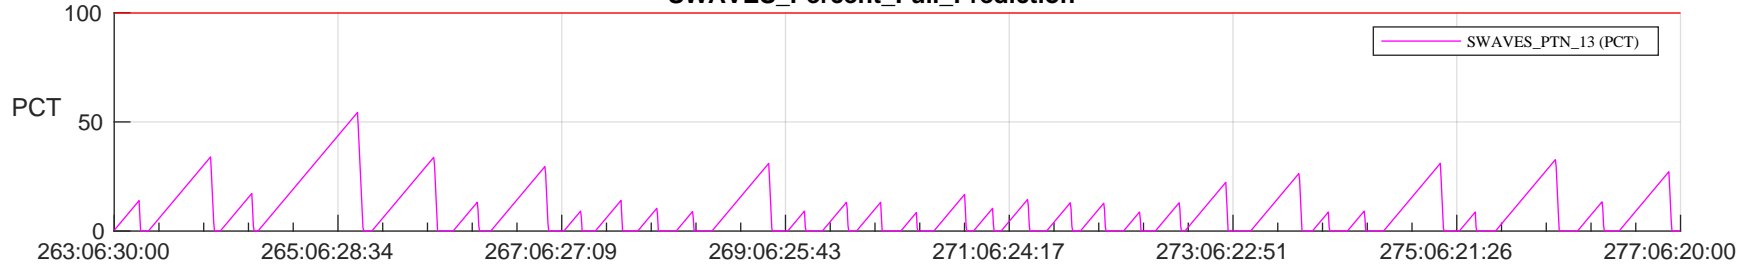

STEREO AHEAD SSR PCT Full Prediction

SWAVES_Percent_Full_Prediction

IMPACT_Percent_Full_Prediction

PLASTIC_Percent_Full_Prediction

Spacecraft_DownLink_Rate

Ground Time (2023:263:06:30:00.000 -2023:277:06:20:00.000)