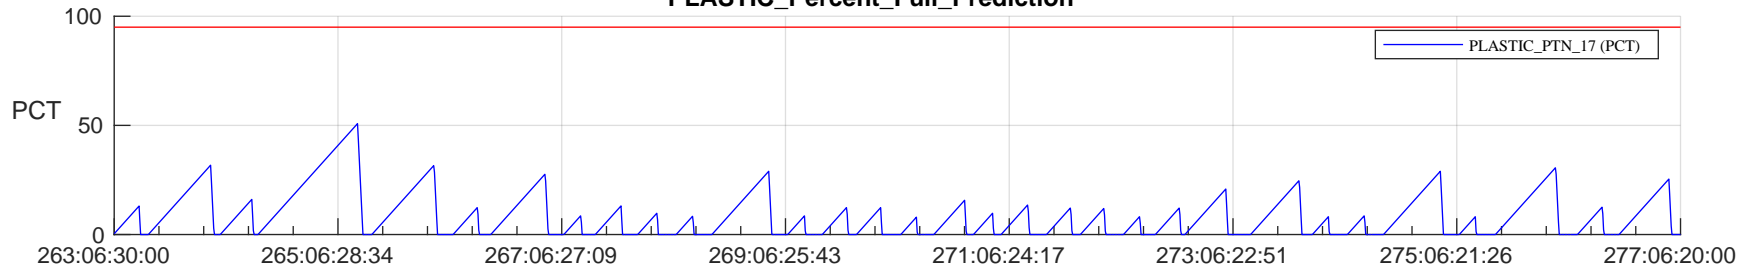

STEREO AHEAD SSR PCT Full Prediction

SWAVES_Percent_Full_Prediction

IMPACT_Percent_Full_Prediction

PLASTIC_Percent_Full_Prediction

Spacecraft_DownLink_Rate

Ground Time (2023:263:06:30:00.000 -2023:277:06:20:00.000)