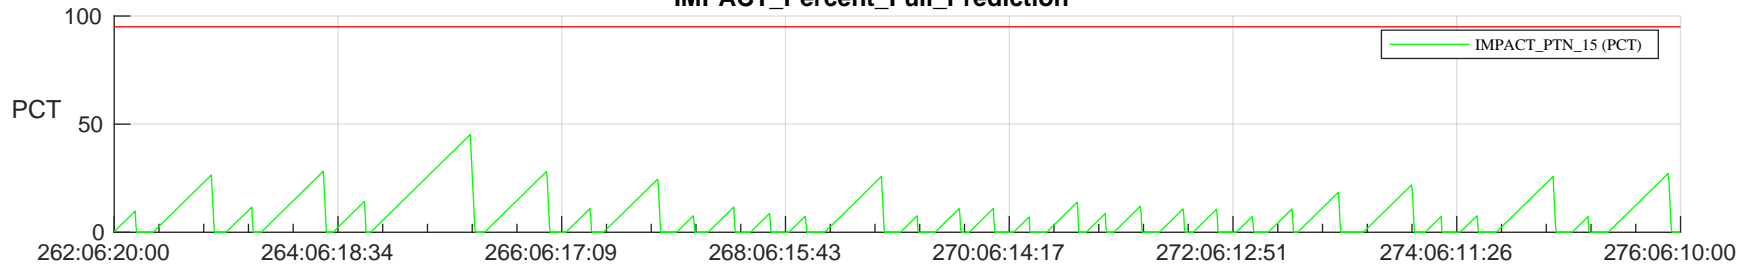

IMPACT_Percent_Full_Prediction