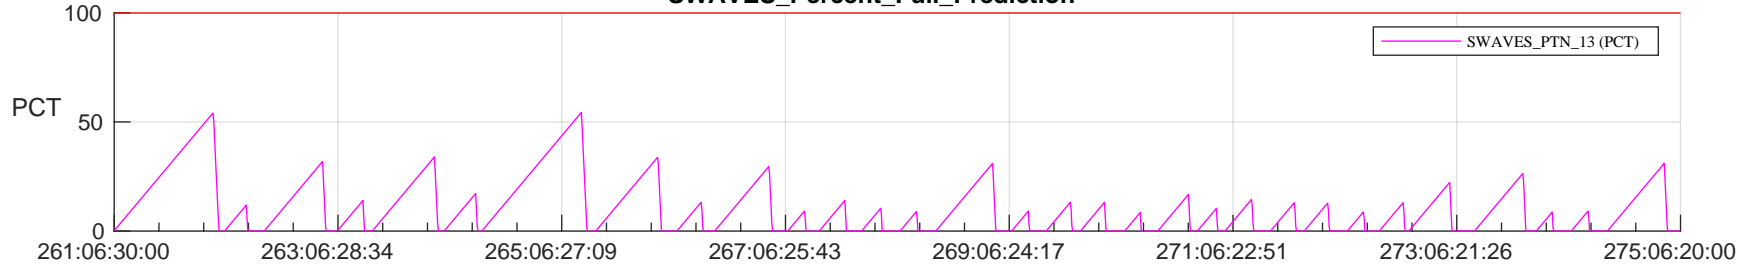

STEREO AHEAD SSR PCT Full Prediction

SWAVES_Percent_Full_Prediction

IMPACT_Percent_Full_Prediction

PLASTIC_Percent_Full_Prediction

Spacecraft_DownLink_Rate