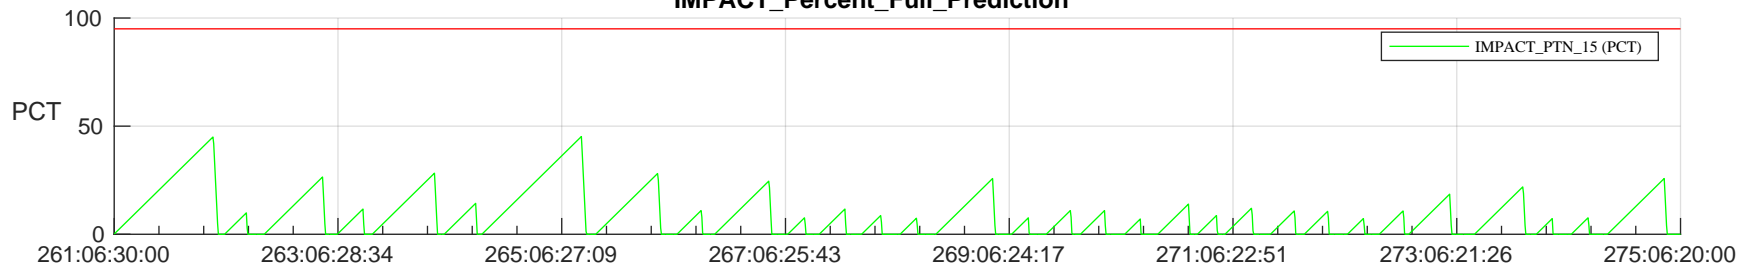

STEREO AHEAD SSR PCT Full Prediction

SWAVES_Percent_Full_Prediction

IMPACT_Percent_Full_Prediction

PLASTIC_Percent_Full_Prediction

Spacecraft_DownLink_Rate