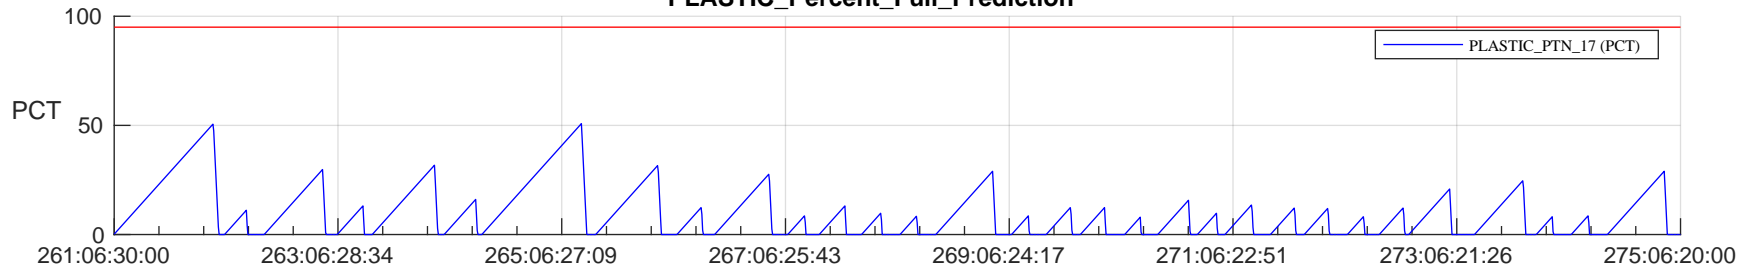

STEREO AHEAD SSR PCT Full Prediction

SWAVES_Percent_Full_Prediction

IMPACT_Percent_Full_Prediction

PLASTIC_Percent_Full_Prediction

Spacecraft_DownLink_Rate