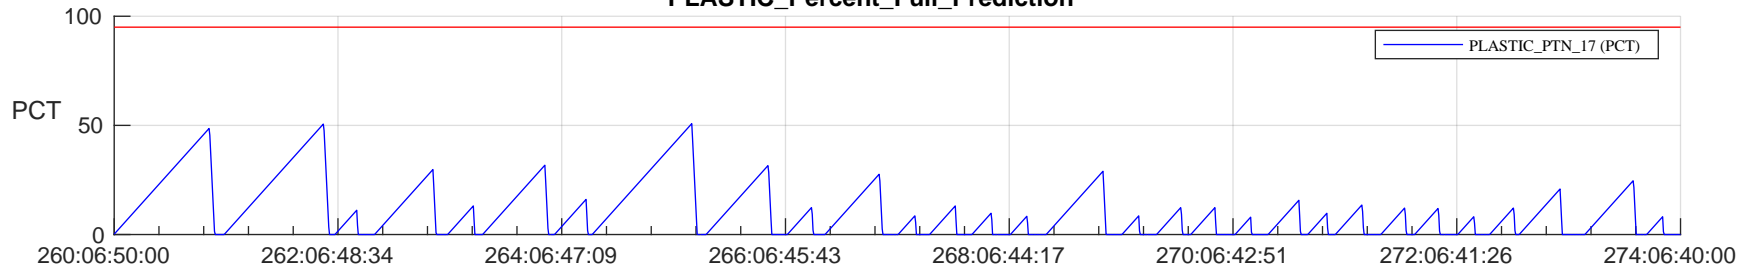

STEREO AHEAD SSR PCT Full Prediction

SWAVES_Percent_Full_Prediction

IMPACT_Percent_Full_Prediction

PLASTIC_Percent_Full_Prediction

Spacecraft_DownLink_Rate