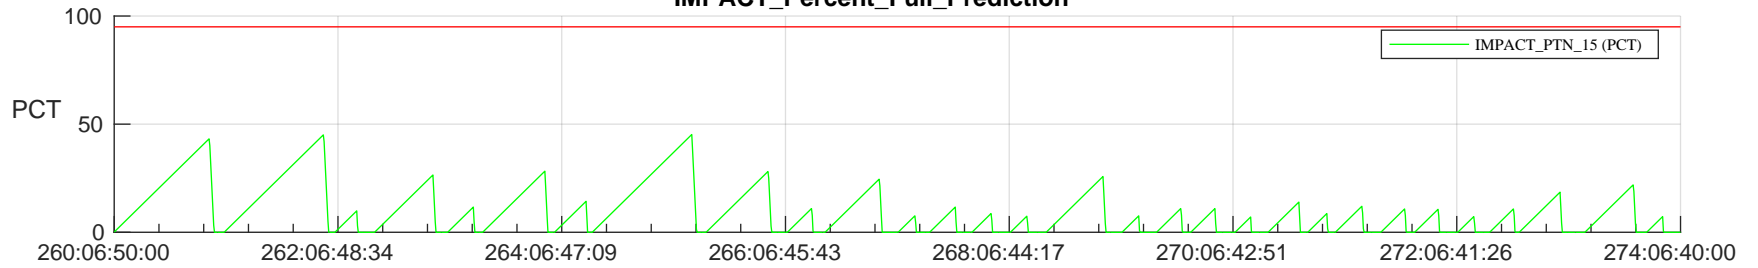

STEREO AHEAD SSR PCT Full Prediction

SWAVES_Percent_Full_Prediction

IMPACT_Percent_Full_Prediction

PLASTIC_Percent_Full_Prediction

Spacecraft_DownLink_Rate