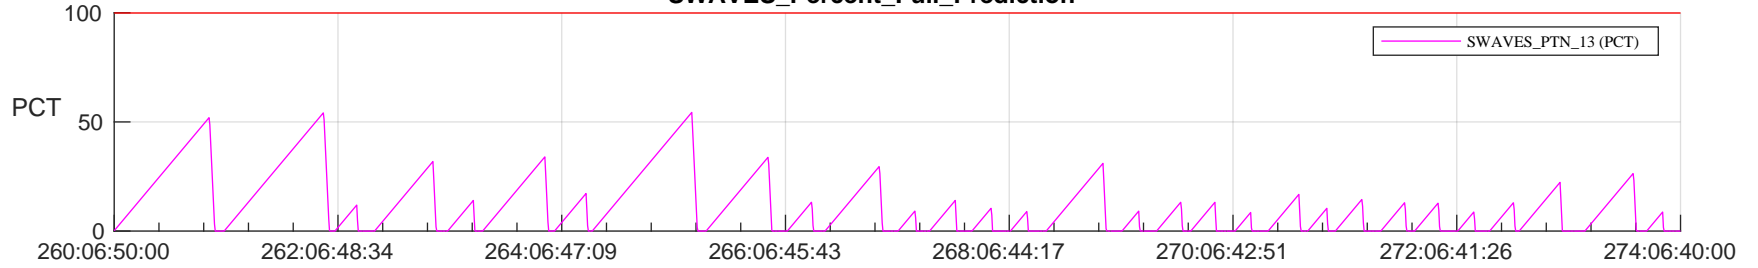

STEREO AHEAD SSR PCT Full Prediction

SWAVES_Percent_Full_Prediction

IMPACT_Percent_Full_Prediction

PLASTIC_Percent_Full_Prediction

Spacecraft_DownLink_Rate