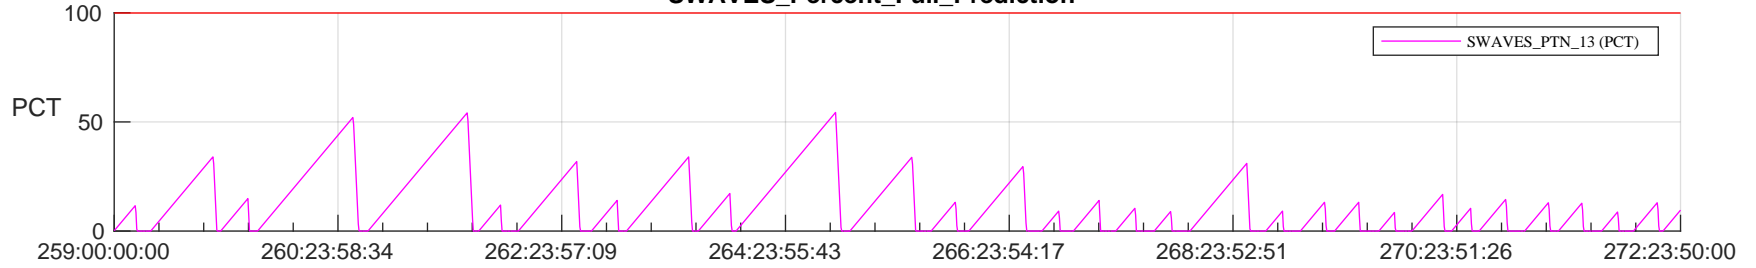

STEREO AHEAD SSR PCT Full Prediction

SWAVES_Percent_Full_Prediction

IMPACT_Percent_Full_Prediction

PLASTIC_Percent_Full_Prediction

Spacecraft_DownLink_Rate