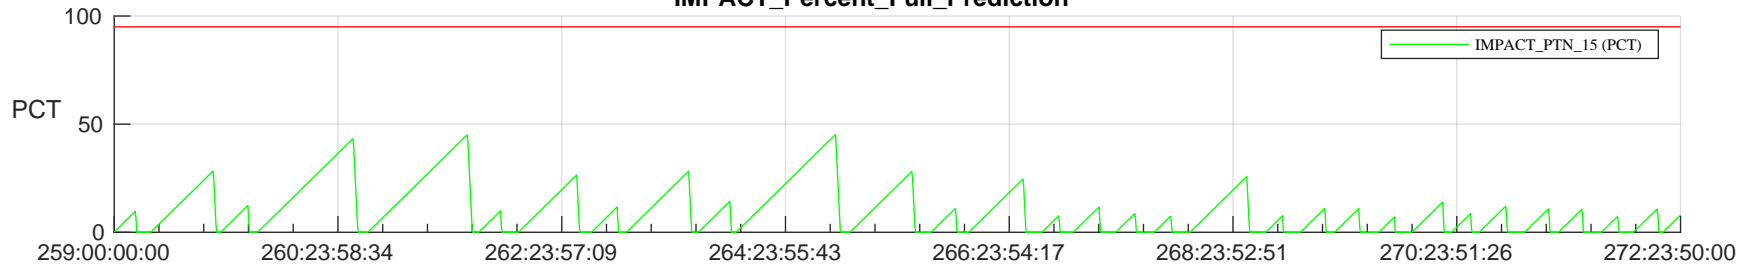

STEREO AHEAD SSR PCT Full Prediction

SWAVES_Percent_Full_Prediction

IMPACT_Percent_Full_Prediction

PLASTIC_Percent_Full_Prediction

Spacecraft_DownLink_Rate