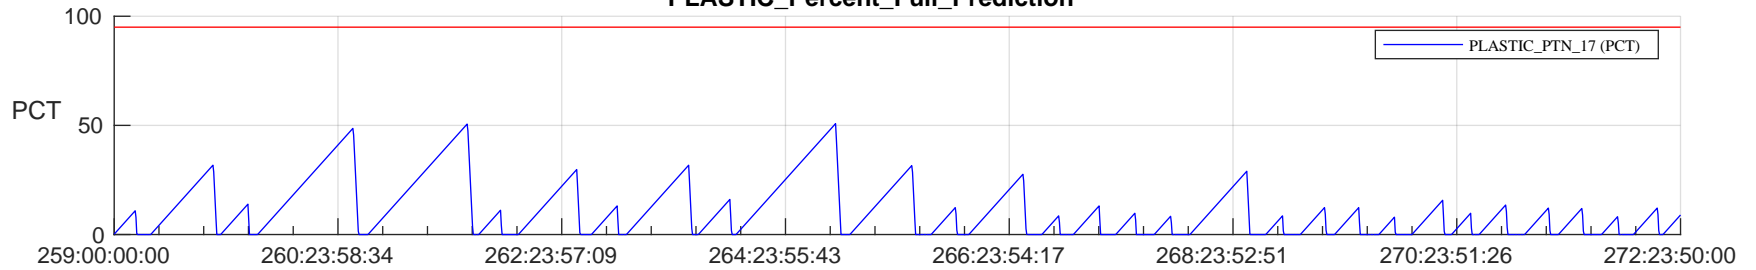

STEREO AHEAD SSR PCT Full Prediction

SWAVES_Percent_Full_Prediction

IMPACT_Percent_Full_Prediction

PLASTIC_Percent_Full_Prediction

Spacecraft_DownLink_Rate