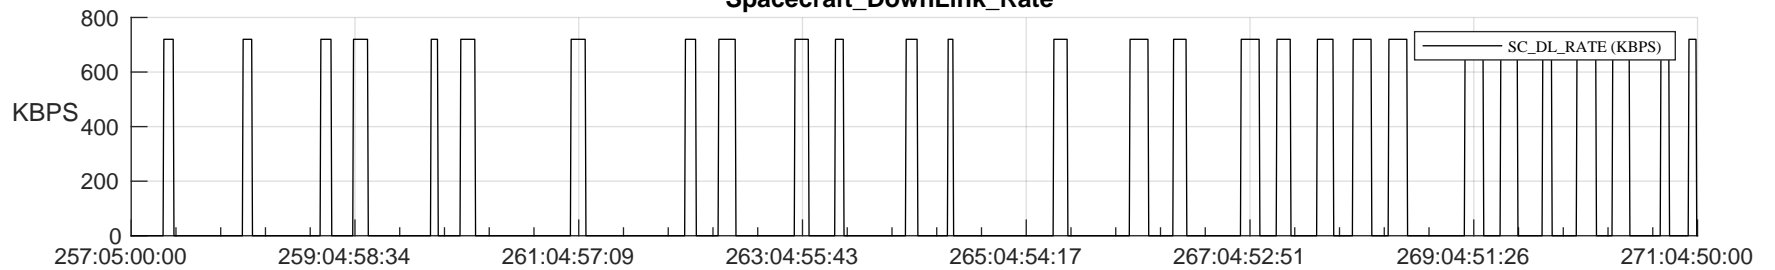

STEREO AHEAD SSR PCT Full Prediction

SWAVES_Percent_Full_Prediction

IMPACT_Percent_Full_Prediction

PLASTIC_Percent_Full_Prediction

Spacecraft_DownLink_Rate

Ground Time (2023:257:05:00:00.000 -2023:271:04:50:00.000)