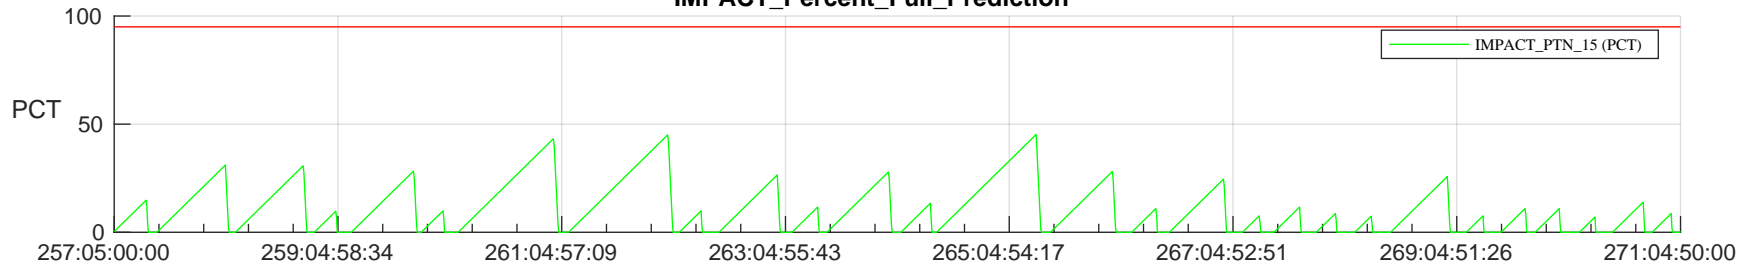

STEREO AHEAD SSR PCT Full Prediction

SWAVES_Percent_Full_Prediction

IMPACT_Percent_Full_Prediction

PLASTIC_Percent_Full_Prediction

Spacecraft_DownLink_Rate

Ground Time (2023:257:05:00:00.000 -2023:271:04:50:00.000)