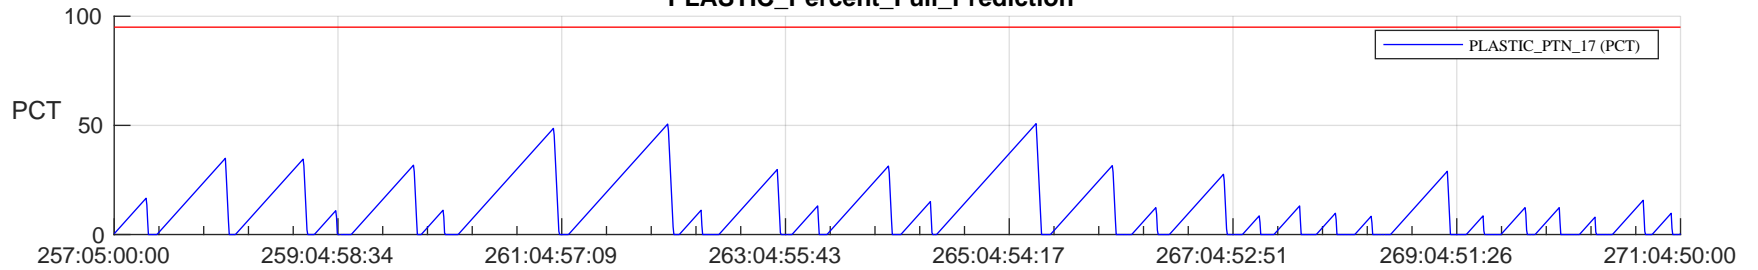

STEREO AHEAD SSR PCT Full Prediction

SWAVES_Percent_Full_Prediction

IMPACT_Percent_Full_Prediction

PLASTIC_Percent_Full_Prediction

Spacecraft_DownLink_Rate

Ground Time (2023:257:05:00:00.000 -2023:271:04:50:00.000)