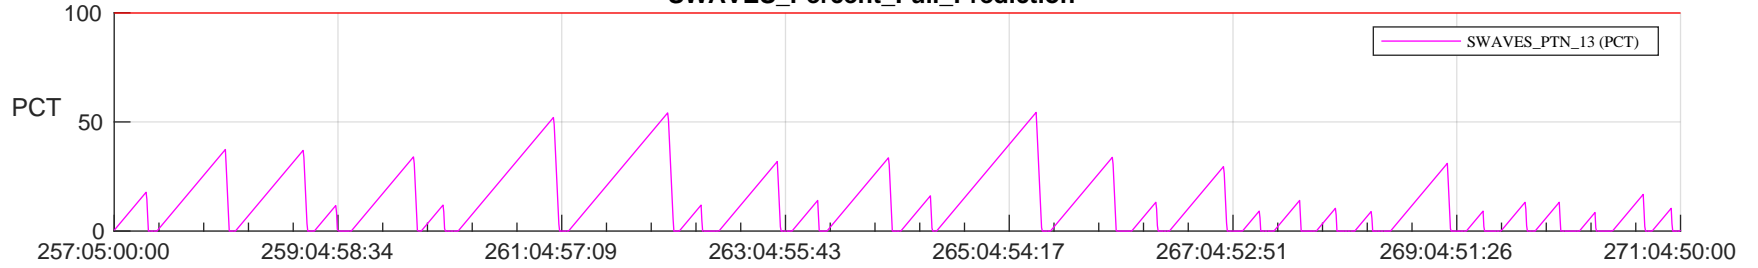

STEREO AHEAD SSR PCT Full Prediction

SWAVES_Percent_Full_Prediction

IMPACT_Percent_Full_Prediction

PLASTIC_Percent_Full_Prediction

Spacecraft_DownLink_Rate

Ground Time (2023:257:05:00:00.000 -2023:271:04:50:00.000)