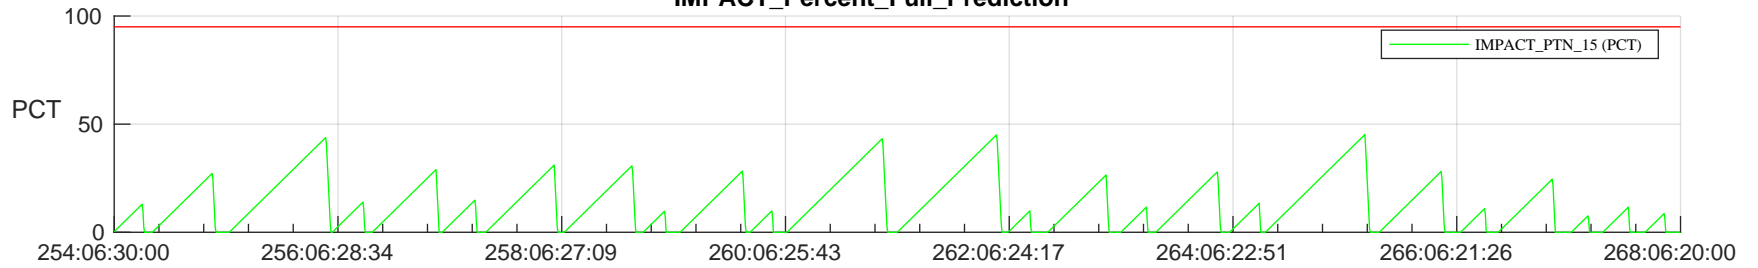

STEREO AHEAD SSR PCT Full Prediction

SWAVES_Percent_Full_Prediction

IMPACT_Percent_Full_Prediction

PLASTIC_Percent_Full_Prediction

Spacecraft_DownLink_Rate

Ground Time (2023:254:06:30:00.000 -2023:268:06:20:00.000)