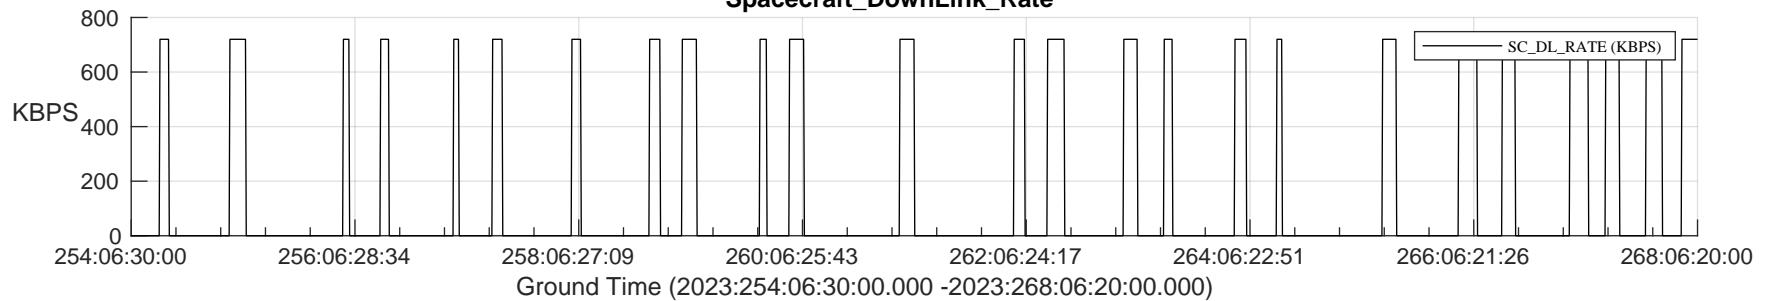

STEREO AHEAD SSR PCT Full Prediction

SWAVES_Percent_Full_Prediction

IMPACT_Percent_Full_Prediction

PLASTIC_Percent_Full_Prediction

Spacecraft_DownLink_Rate

Ground Time (2023:254:06:30:00.000 -2023:268:06:20:00.000)