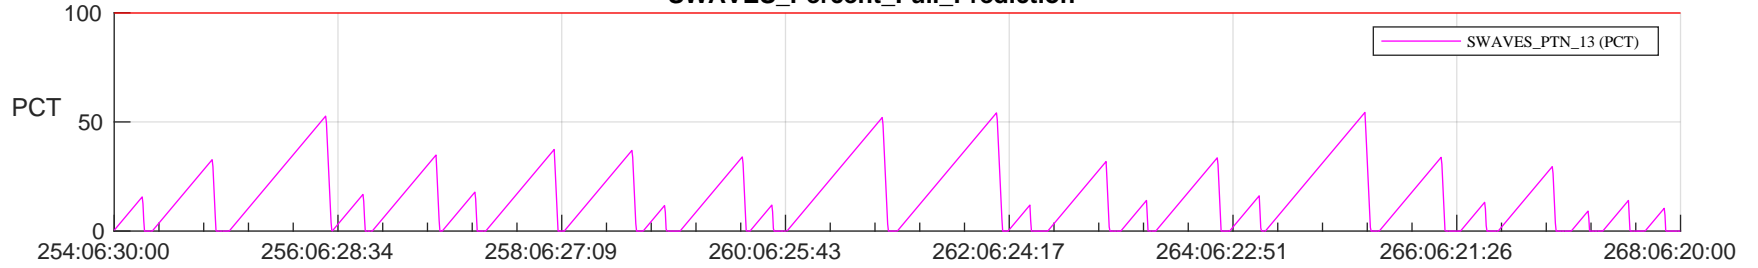

STEREO AHEAD SSR PCT Full Prediction

SWAVES_Percent_Full_Prediction

IMPACT_Percent_Full_Prediction

PLASTIC_Percent_Full_Prediction

Spacecraft_DownLink_Rate

Ground Time (2023:254:06:30:00.000 -2023:268:06:20:00.000)