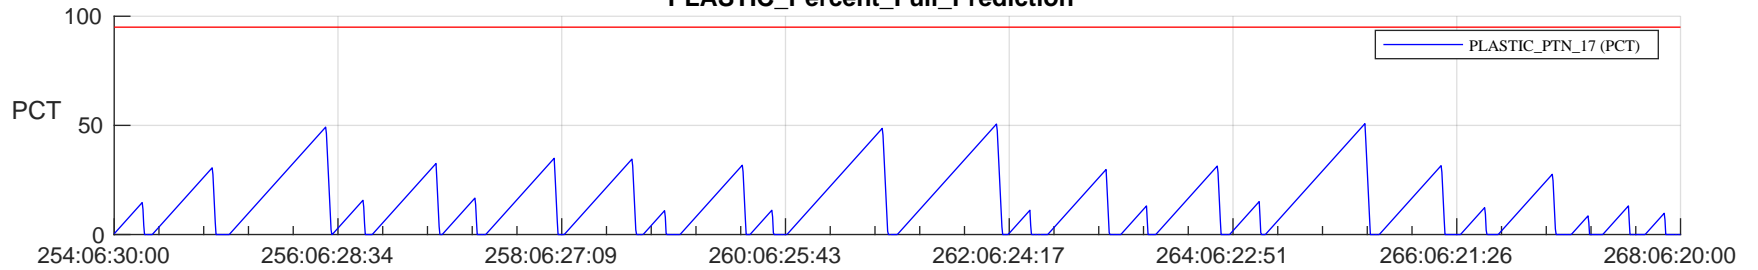

STEREO AHEAD SSR PCT Full Prediction

SWAVES_Percent_Full_Prediction

IMPACT_Percent_Full_Prediction

PLASTIC_Percent_Full_Prediction

Spacecraft_DownLink_Rate

Ground Time (2023:254:06:30:00.000 -2023:268:06:20:00.000)