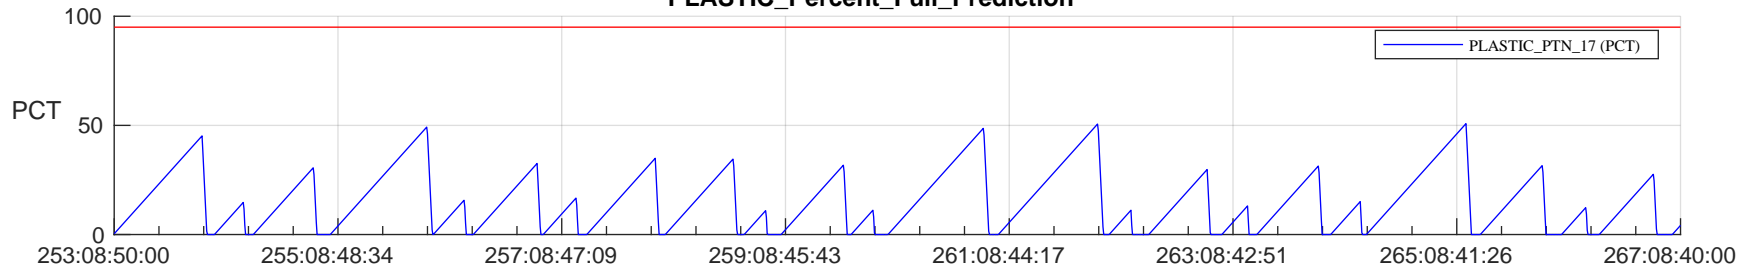

STEREO AHEAD SSR PCT Full Prediction

SWAVES_Percent_Full_Prediction

IMPACT_Percent_Full_Prediction

PLASTIC_Percent_Full_Prediction

Spacecraft_DownLink_Rate

Ground Time (2023:253:08:50:00.000 -2023:267:08:40:00.000)