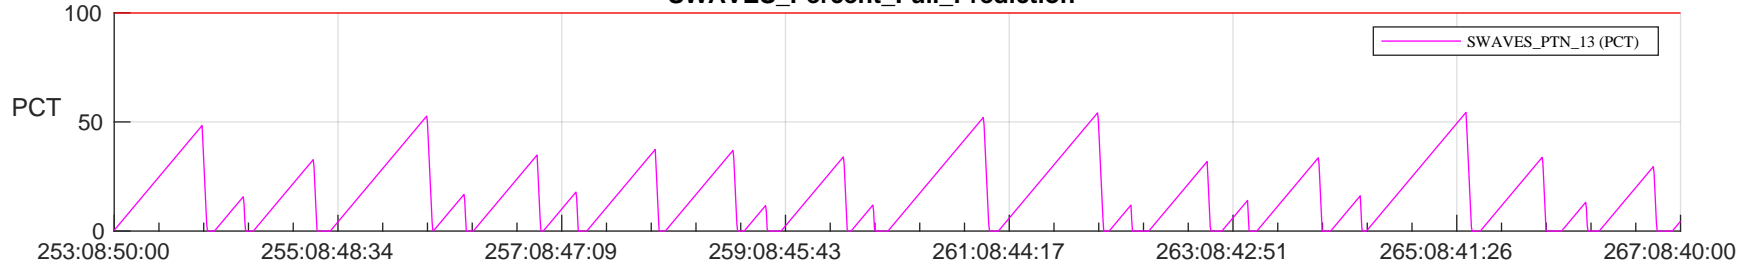

STEREO AHEAD SSR PCT Full Prediction

SWAVES_Percent_Full_Prediction

IMPACT_Percent_Full_Prediction

PLASTIC_Percent_Full_Prediction

Spacecraft_DownLink_Rate

Ground Time (2023:253:08:50:00.000 -2023:267:08:40:00.000)