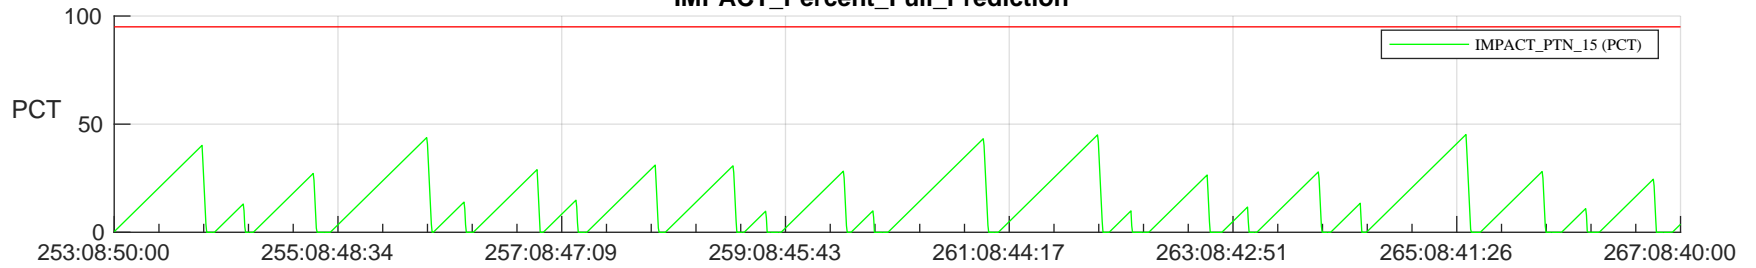

STEREO AHEAD SSR PCT Full Prediction

SWAVES_Percent_Full_Prediction

IMPACT_Percent_Full_Prediction

PLASTIC_Percent_Full_Prediction

Spacecraft_DownLink_Rate

Ground Time (2023:253:08:50:00.000 -2023:267:08:40:00.000)