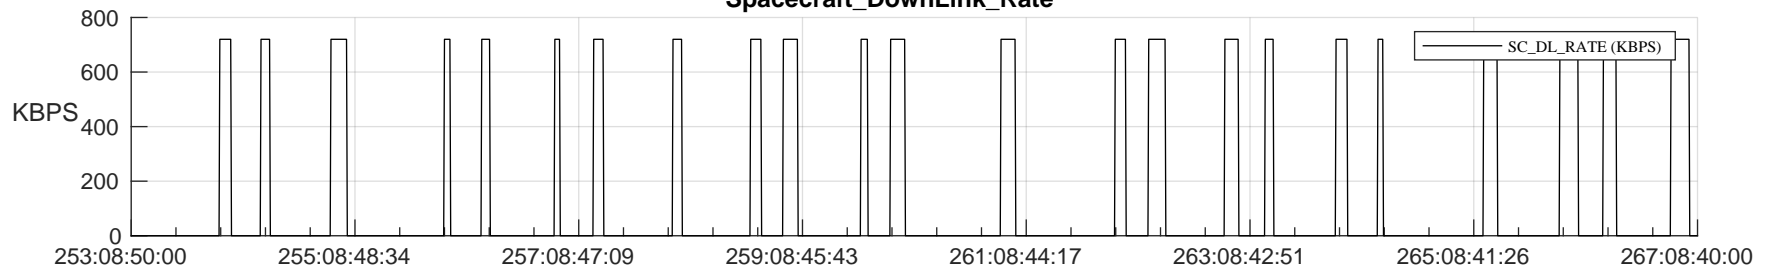

STEREO AHEAD SSR PCT Full Prediction

SWAVES_Percent_Full_Prediction

IMPACT_Percent_Full_Prediction

PLASTIC_Percent_Full_Prediction

Spacecraft_DownLink_Rate

Ground Time (2023:253:08:50:00.000 -2023:267:08:40:00.000)