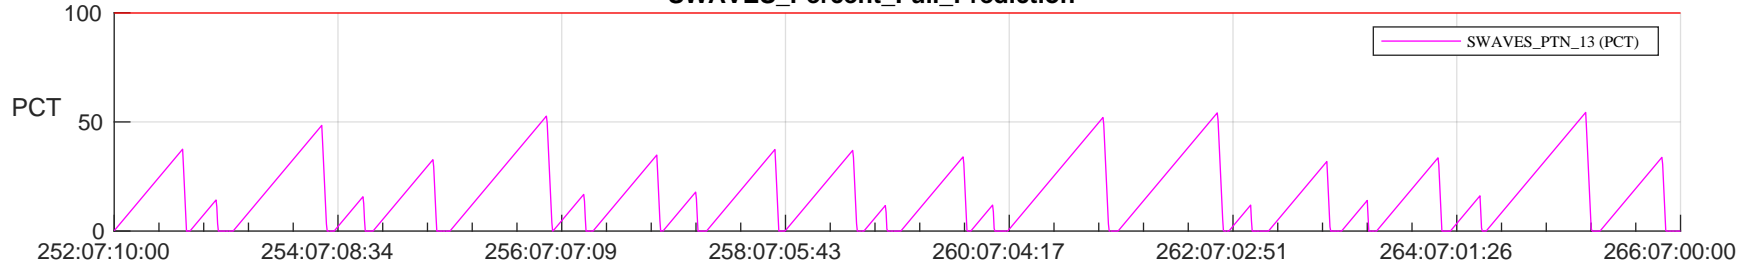

# STEREO AHEAD SSR PCT Full Prediction

## SWAVES\_Percent\_Full\_Prediction