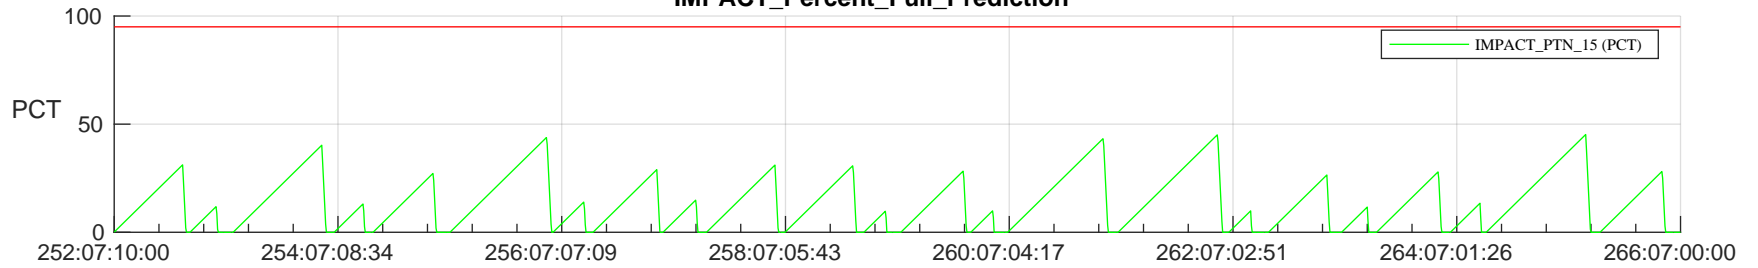

IMPACT_Percent_Full_Prediction