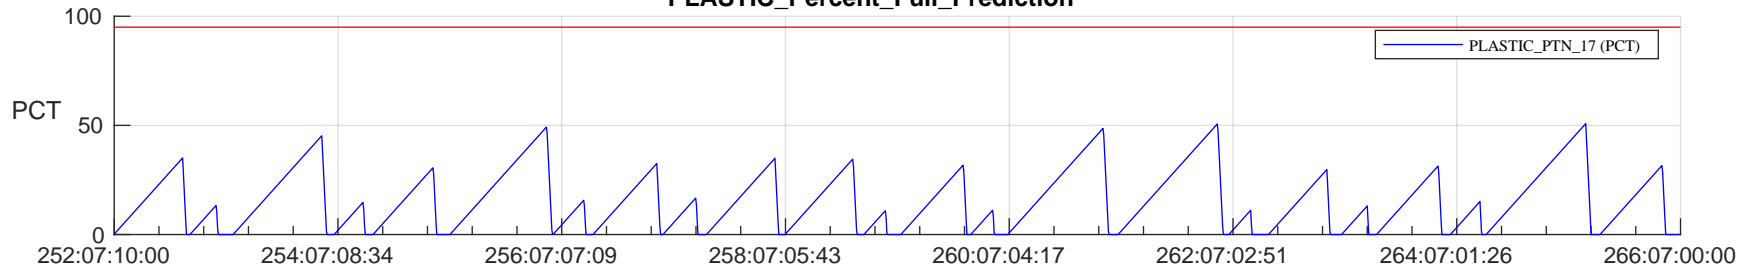

PLASTIC_Percent_Full_Prediction