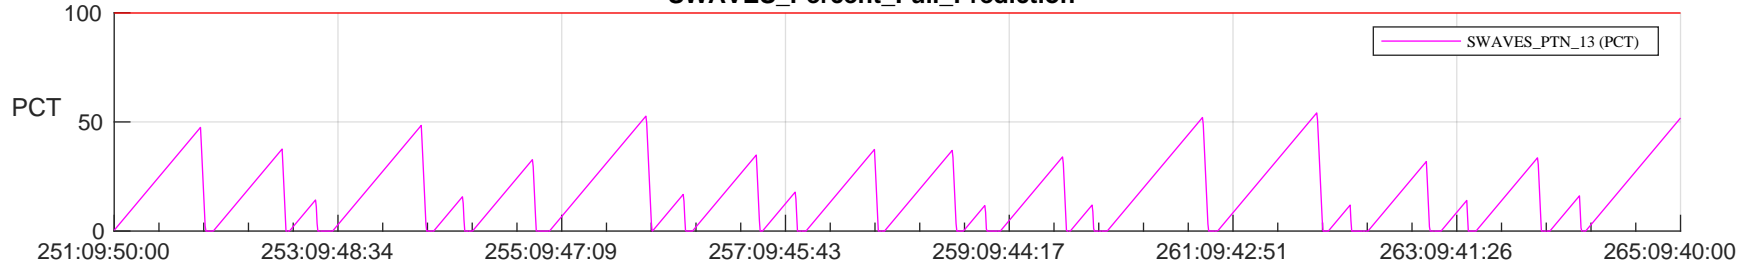

STEREO AHEAD SSR PCT Full Prediction

SWAVES_Percent_Full_Prediction

IMPACT_Percent_Full_Prediction

PLASTIC_Percent_Full_Prediction

Spacecraft_DownLink_Rate

Ground Time (2023:251:09:50:00.000 -2023:265:09:40:00.000)