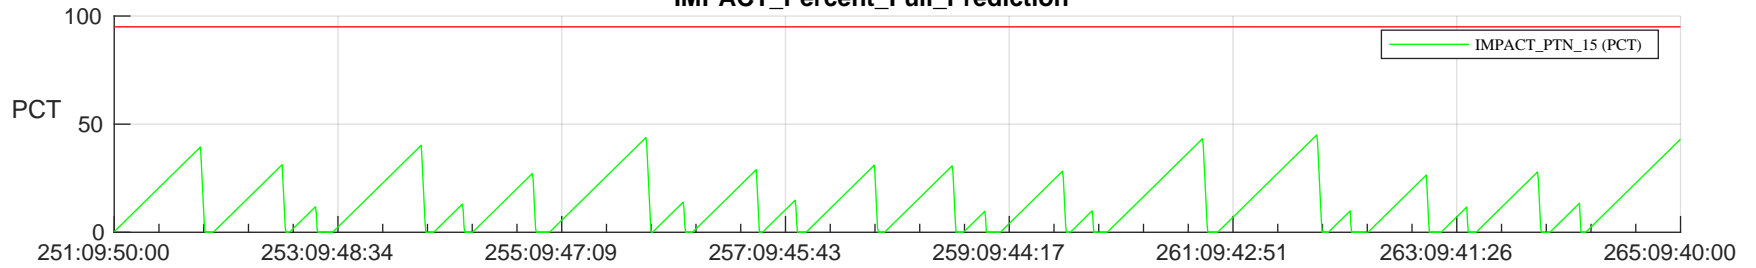

STEREO AHEAD SSR PCT Full Prediction

SWAVES_Percent_Full_Prediction

IMPACT_Percent_Full_Prediction

PLASTIC_Percent_Full_Prediction

Spacecraft_DownLink_Rate

Ground Time (2023:251:09:50:00.000 -2023:265:09:40:00.000)