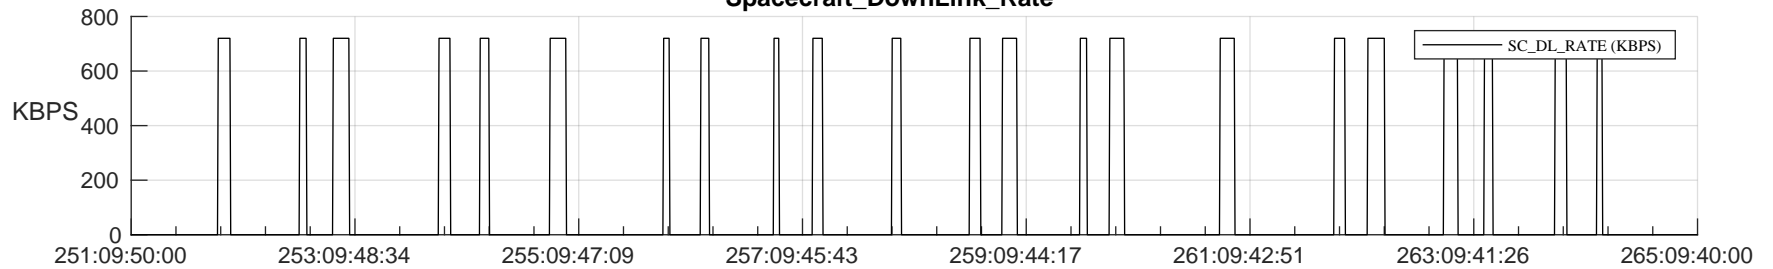

STEREO AHEAD SSR PCT Full Prediction

SWAVES_Percent_Full_Prediction

IMPACT_Percent_Full_Prediction

PLASTIC_Percent_Full_Prediction

Spacecraft_DownLink_Rate

Ground Time (2023:251:09:50:00.000 -2023:265:09:40:00.000)