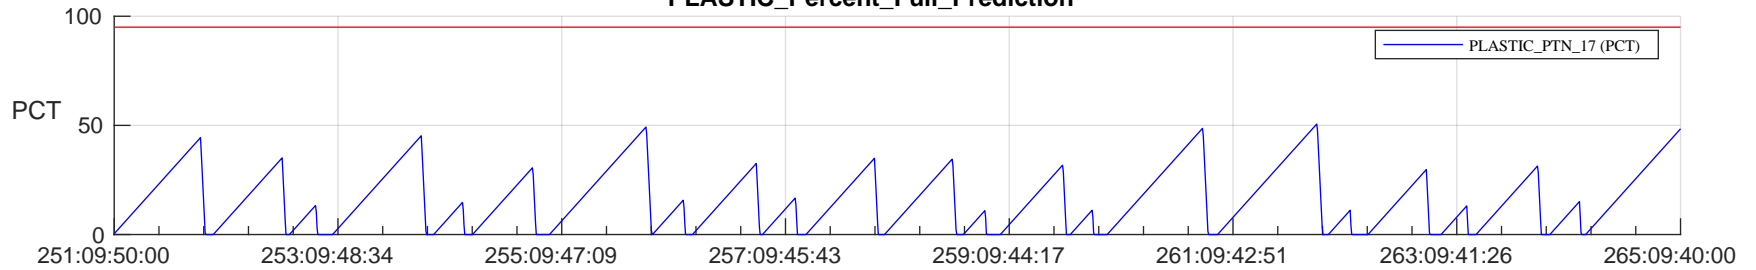

STEREO AHEAD SSR PCT Full Prediction

SWAVES_Percent_Full_Prediction

IMPACT_Percent_Full_Prediction

PLASTIC_Percent_Full_Prediction

Spacecraft_DownLink_Rate

Ground Time (2023:251:09:50:00.000 -2023:265:09:40:00.000)