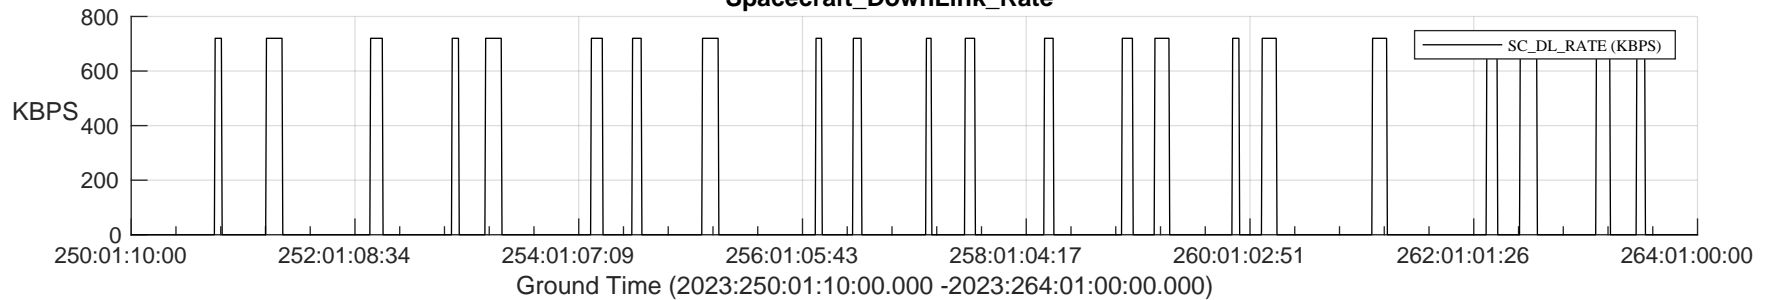

STEREO AHEAD SSR PCT Full Prediction

SWAVES_Percent_Full_Prediction

IMPACT_Percent_Full_Prediction

PLASTIC_Percent_Full_Prediction

Spacecraft_DownLink_Rate

/disks/d81/project/stereo/mops/assessment/ahead/automation/output/engdump/yesterdaily/ahead_ssr_predict_2023_250.csv