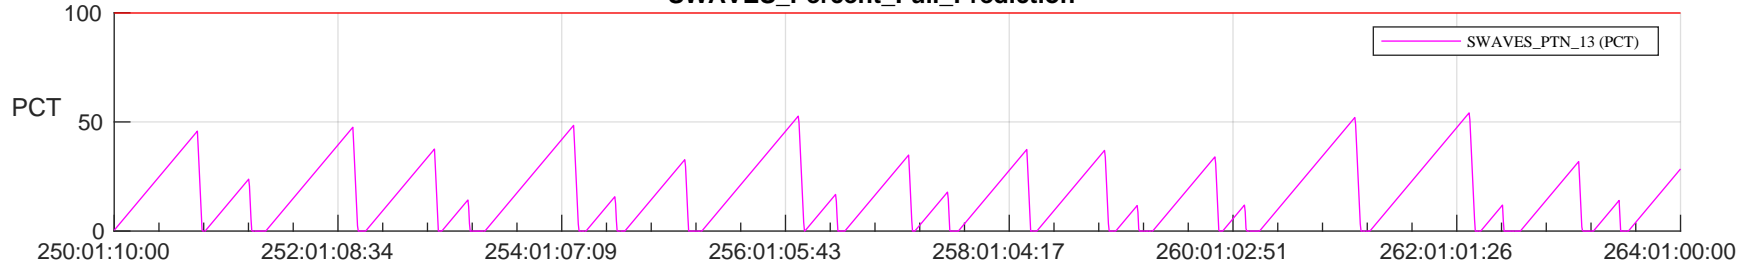

STEREO AHEAD SSR PCT Full Prediction

SWAVES_Percent_Full_Prediction

IMPACT_Percent_Full_Prediction

PLASTIC_Percent_Full_Prediction

Spacecraft_DownLink_Rate

/disks/d81/project/stereo/mops/assessment/ahead/automation/output/engdump/yesterdaily/ahead_ssr_predict_2023_250.csv