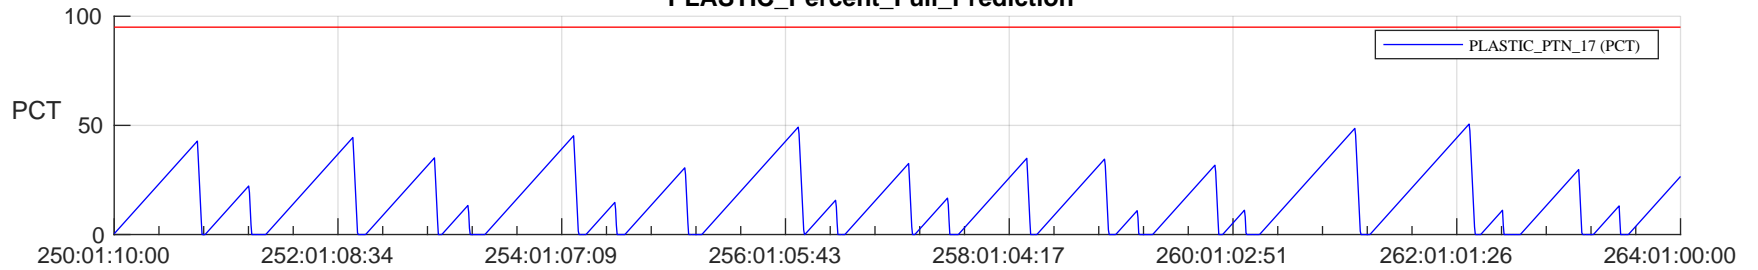

STEREO AHEAD SSR PCT Full Prediction

SWAVES_Percent_Full_Prediction

IMPACT_Percent_Full_Prediction

PLASTIC_Percent_Full_Prediction

Spacecraft_DownLink_Rate

/disks/d81/project/stereo/mops/assessment/ahead/automation/output/engdump/yesterdaily/ahead_ssr_predict_2023_250.csv