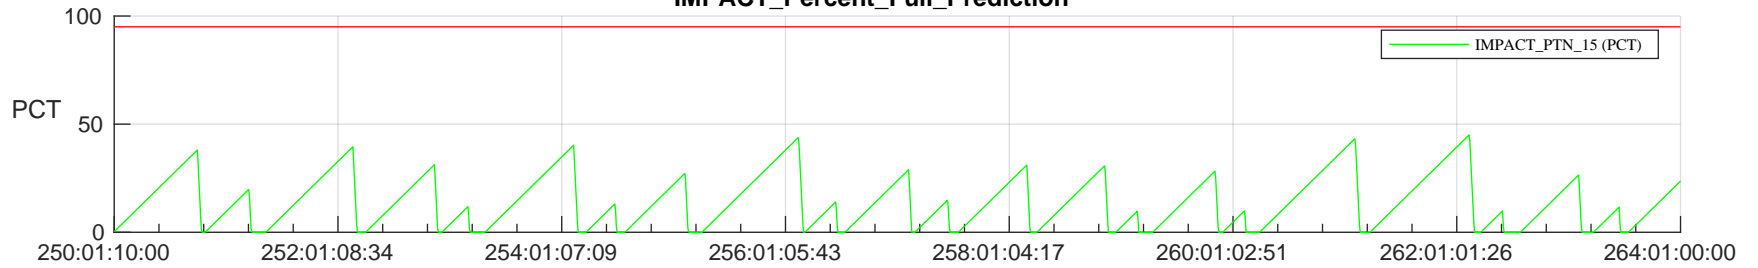

STEREO AHEAD SSR PCT Full Prediction

SWAVES_Percent_Full_Prediction

IMPACT_Percent_Full_Prediction

PLASTIC_Percent_Full_Prediction

Spacecraft_DownLink_Rate

/disks/d81/project/stereo/mops/assessment/ahead/automation/output/engdump/yesterdaily/ahead_ssr_predict_2023_250.csv