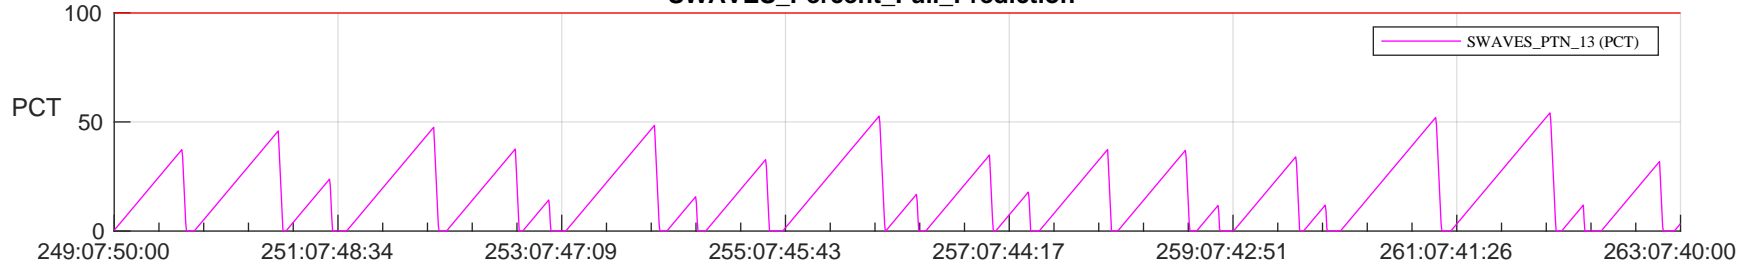

STEREO AHEAD SSR PCT Full Prediction

SWAVES_Percent_Full_Prediction

IMPACT_Percent_Full_Prediction

PLASTIC_Percent_Full_Prediction

Spacecraft_DownLink_Rate

Ground Time (2023:249:07:50:00.000 -2023:263:07:40:00.000)