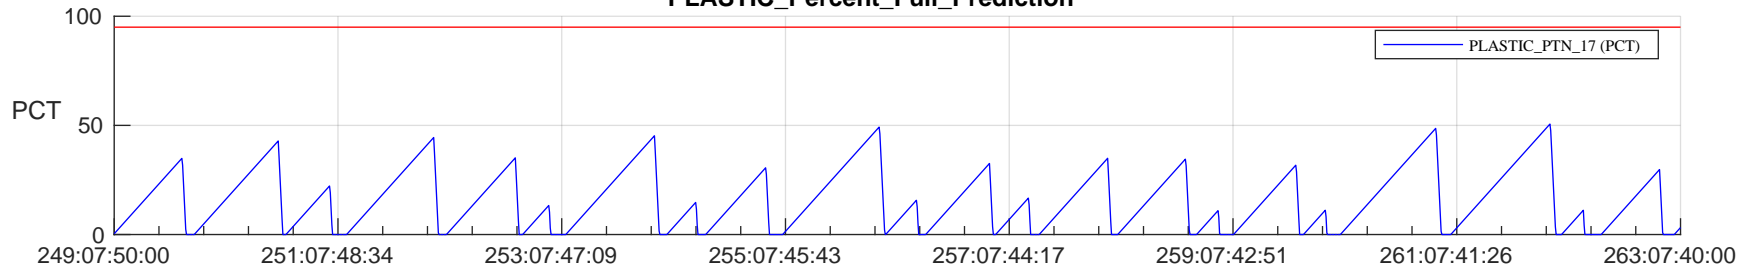

STEREO AHEAD SSR PCT Full Prediction

SWAVES_Percent_Full_Prediction

IMPACT_Percent_Full_Prediction

PLASTIC_Percent_Full_Prediction

Spacecraft_DownLink_Rate

Ground Time (2023:249:07:50:00.000 -2023:263:07:40:00.000)