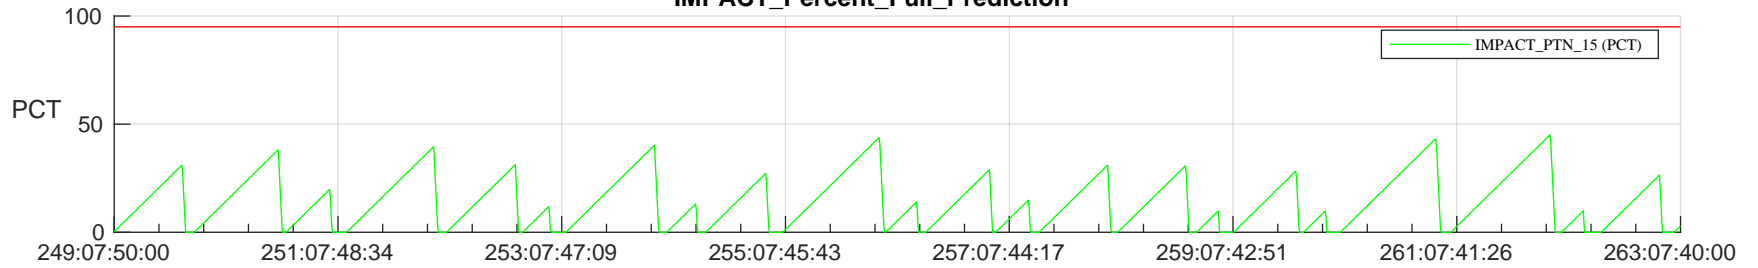

STEREO AHEAD SSR PCT Full Prediction

SWAVES_Percent_Full_Prediction

IMPACT_Percent_Full_Prediction

PLASTIC_Percent_Full_Prediction

Spacecraft_DownLink_Rate

Ground Time (2023:249:07:50:00.000 -2023:263:07:40:00.000)