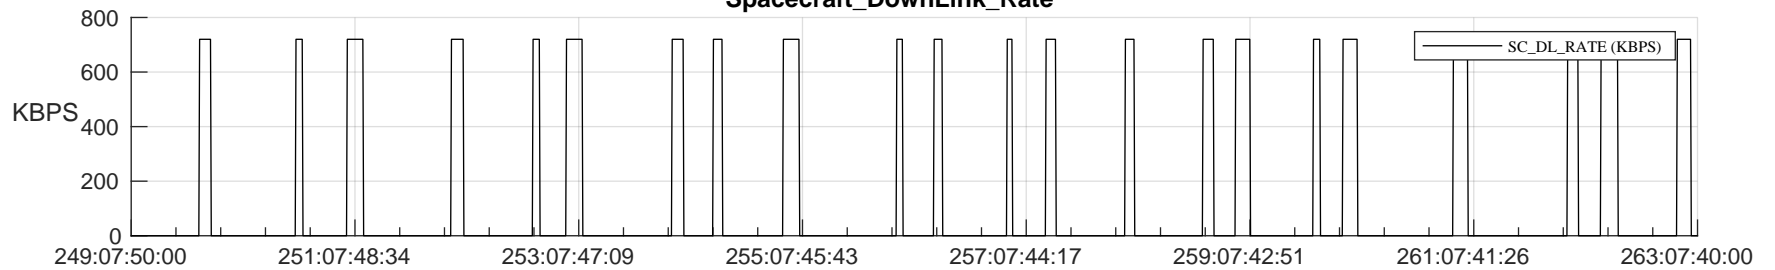

STEREO AHEAD SSR PCT Full Prediction

SWAVES_Percent_Full_Prediction

IMPACT_Percent_Full_Prediction

PLASTIC_Percent_Full_Prediction

Spacecraft_DownLink_Rate

Ground Time (2023:249:07:50:00.000 -2023:263:07:40:00.000)