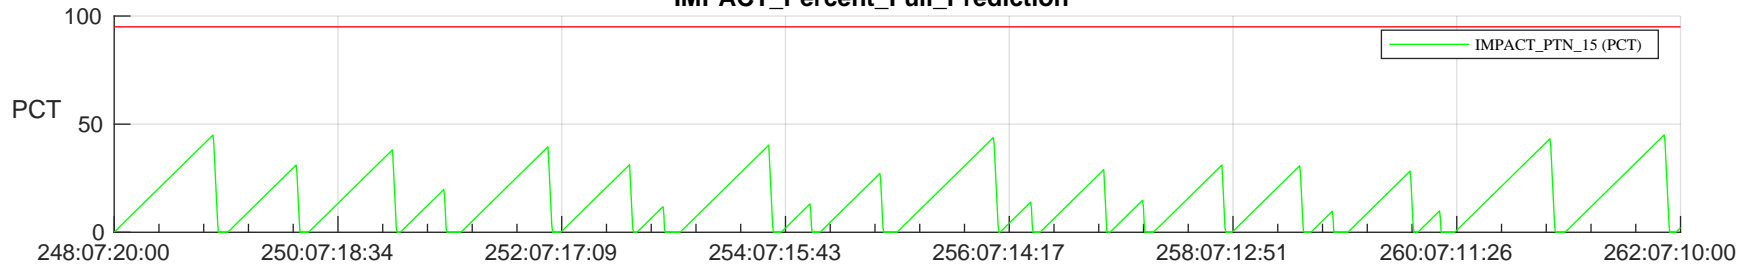

STEREO AHEAD SSR PCT Full Prediction

SWAVES_Percent_Full_Prediction

IMPACT_Percent_Full_Prediction

PLASTIC_Percent_Full_Prediction

Spacecraft_DownLink_Rate

Ground Time (2023:248:07:20:00.000 -2023:262:07:10:00.000)