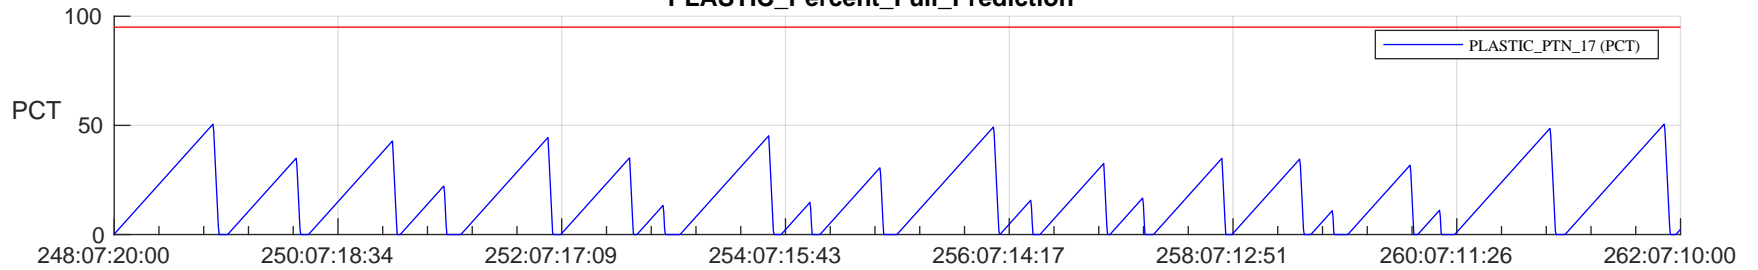

STEREO AHEAD SSR PCT Full Prediction

SWAVES_Percent_Full_Prediction

IMPACT_Percent_Full_Prediction

PLASTIC_Percent_Full_Prediction

Spacecraft_DownLink_Rate

Ground Time (2023:248:07:20:00.000 -2023:262:07:10:00.000)