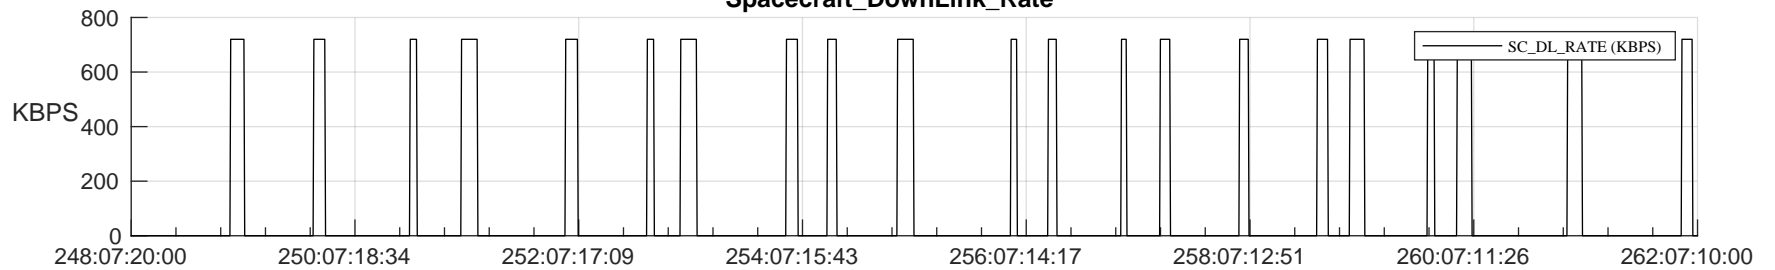

STEREO AHEAD SSR PCT Full Prediction

SWAVES_Percent_Full_Prediction

IMPACT_Percent_Full_Prediction

PLASTIC_Percent_Full_Prediction

Spacecraft_DownLink_Rate

Ground Time (2023:248:07:20:00.000 -2023:262:07:10:00.000)