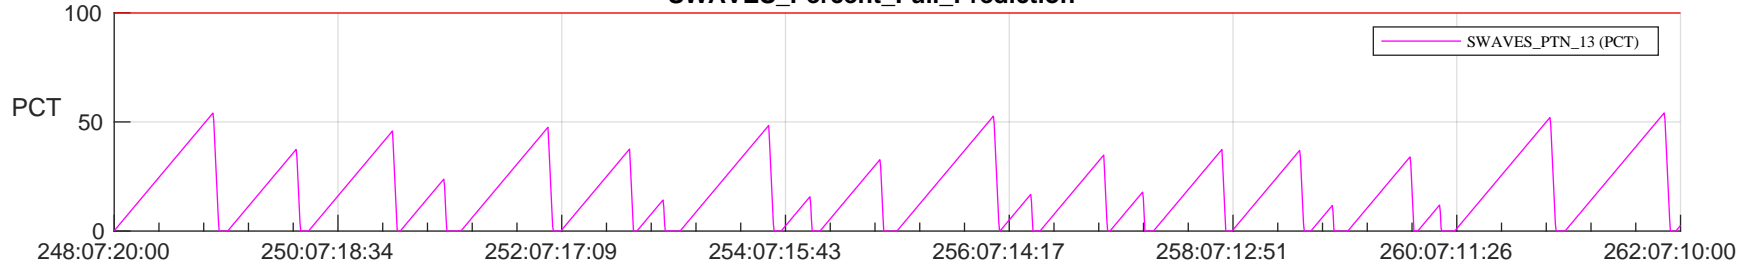

STEREO AHEAD SSR PCT Full Prediction

SWAVES_Percent_Full_Prediction

IMPACT_Percent_Full_Prediction

PLASTIC_Percent_Full_Prediction

Spacecraft_DownLink_Rate

Ground Time (2023:248:07:20:00.000 -2023:262:07:10:00.000)