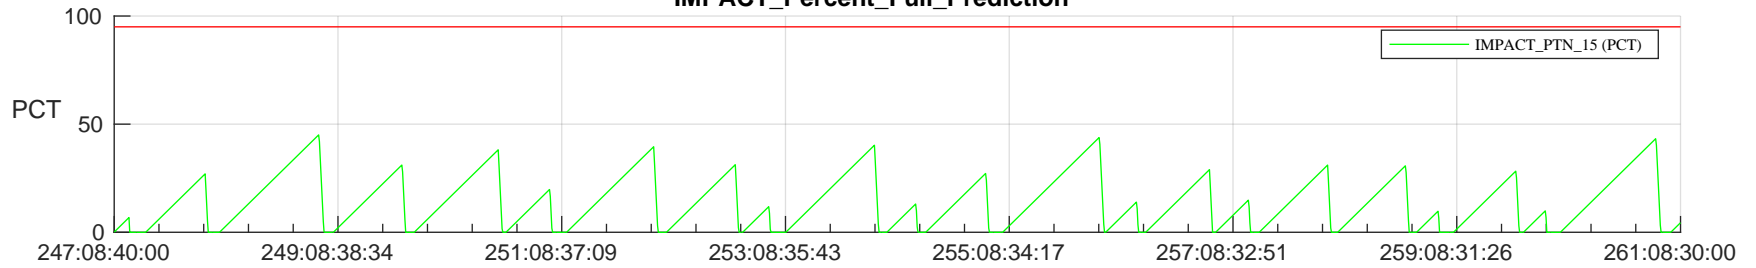

STEREO AHEAD SSR PCT Full Prediction

SWAVES_Percent_Full_Prediction

IMPACT_Percent_Full_Prediction

PLASTIC_Percent_Full_Prediction

Spacecraft_DownLink_Rate