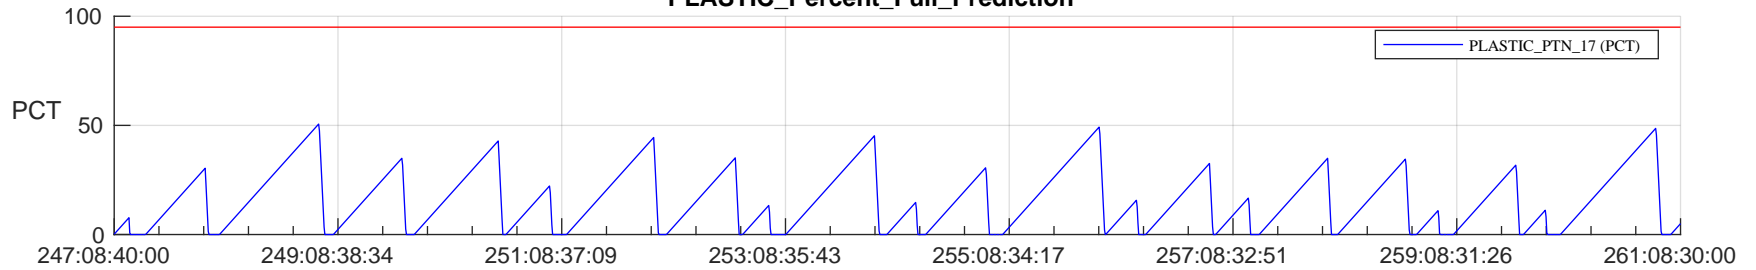

STEREO AHEAD SSR PCT Full Prediction

SWAVES_Percent_Full_Prediction

IMPACT_Percent_Full_Prediction

PLASTIC_Percent_Full_Prediction

Spacecraft_DownLink_Rate