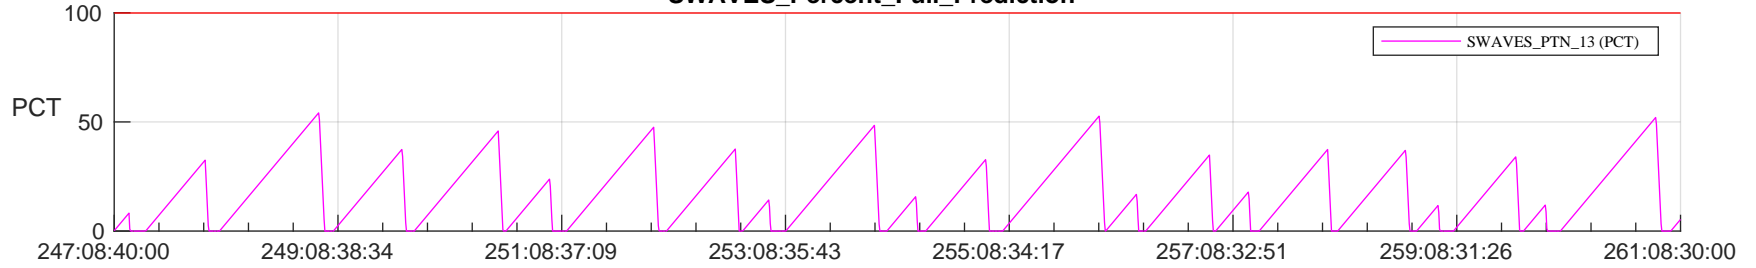

STEREO AHEAD SSR PCT Full Prediction

SWAVES_Percent_Full_Prediction

IMPACT_Percent_Full_Prediction

PLASTIC_Percent_Full_Prediction

Spacecraft_DownLink_Rate