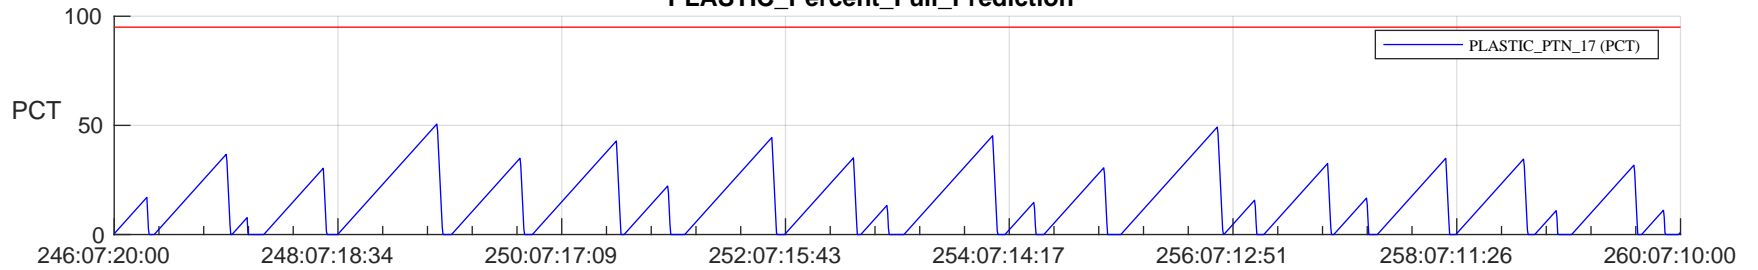

STEREO AHEAD SSR PCT Full Prediction

SWAVES_Percent_Full_Prediction

IMPACT_Percent_Full_Prediction

PLASTIC_Percent_Full_Prediction

Spacecraft_DownLink_Rate

Ground Time (2023:246:07:20:00.000 -2023:260:07:10:00.000)