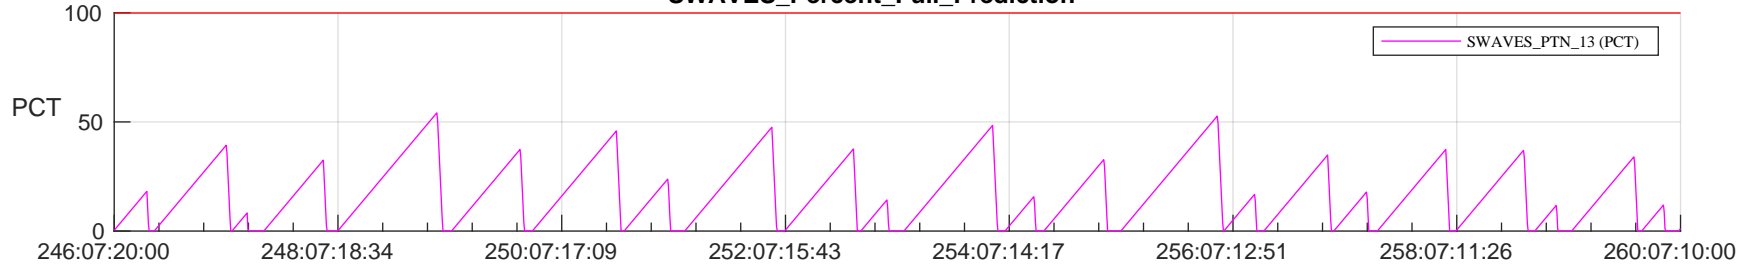

STEREO AHEAD SSR PCT Full Prediction

SWAVES_Percent_Full_Prediction

IMPACT_Percent_Full_Prediction

PLASTIC_Percent_Full_Prediction

Spacecraft_DownLink_Rate

Ground Time (2023:246:07:20:00.000 -2023:260:07:10:00.000)