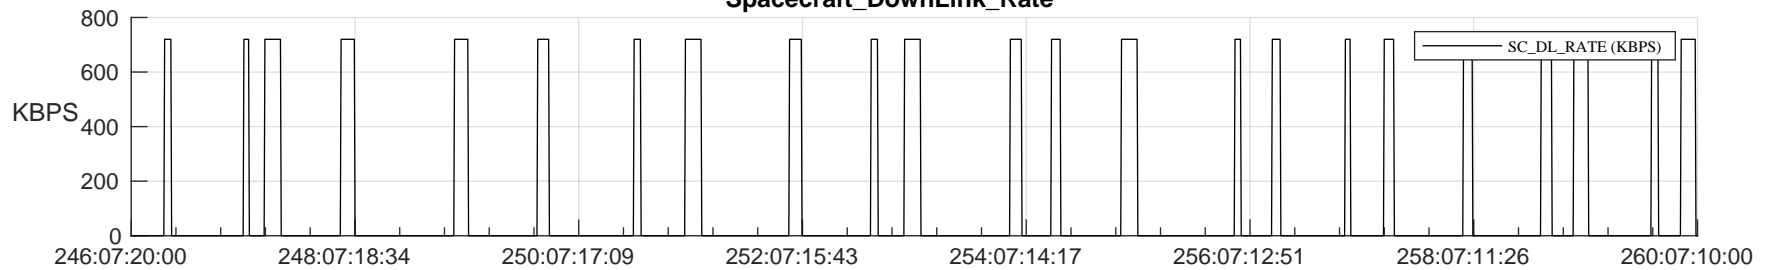

STEREO AHEAD SSR PCT Full Prediction

SWAVES_Percent_Full_Prediction

IMPACT_Percent_Full_Prediction

PLASTIC_Percent_Full_Prediction

Spacecraft_DownLink_Rate

Ground Time (2023:246:07:20:00.000 -2023:260:07:10:00.000)