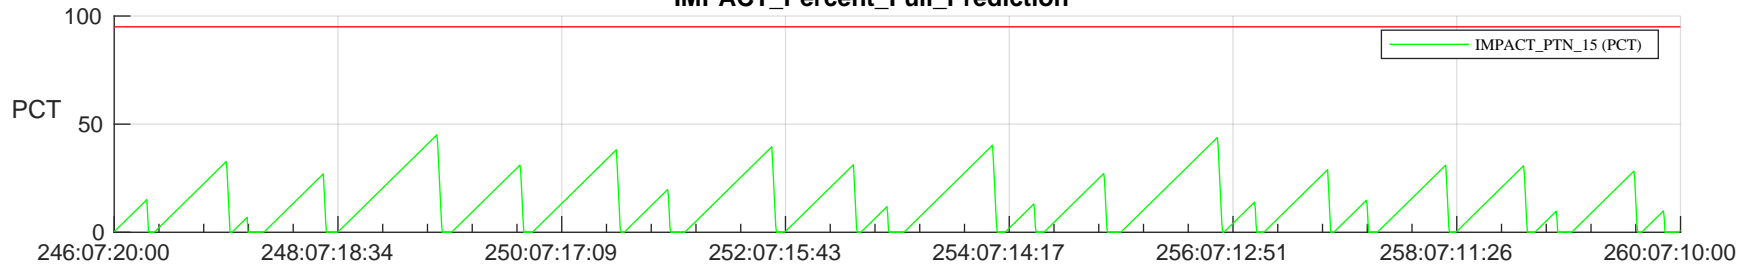

STEREO AHEAD SSR PCT Full Prediction

SWAVES_Percent_Full_Prediction

IMPACT_Percent_Full_Prediction

PLASTIC_Percent_Full_Prediction

Spacecraft_DownLink_Rate

Ground Time (2023:246:07:20:00.000 -2023:260:07:10:00.000)