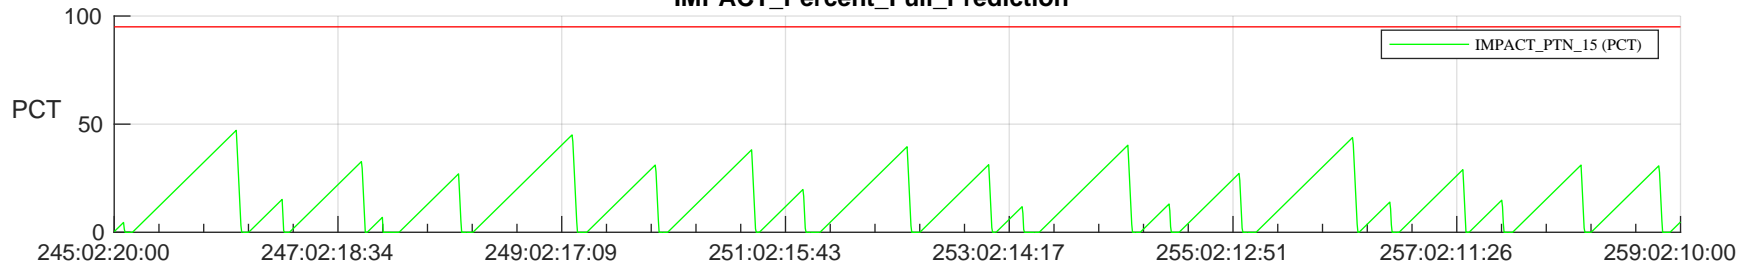

STEREO AHEAD SSR PCT Full Prediction

SWAVES_Percent_Full_Prediction

IMPACT_Percent_Full_Prediction

PLASTIC_Percent_Full_Prediction

Spacecraft_DownLink_Rate

Ground Time (2023:245:02:20:00.000 -2023:259:02:10:00.000)