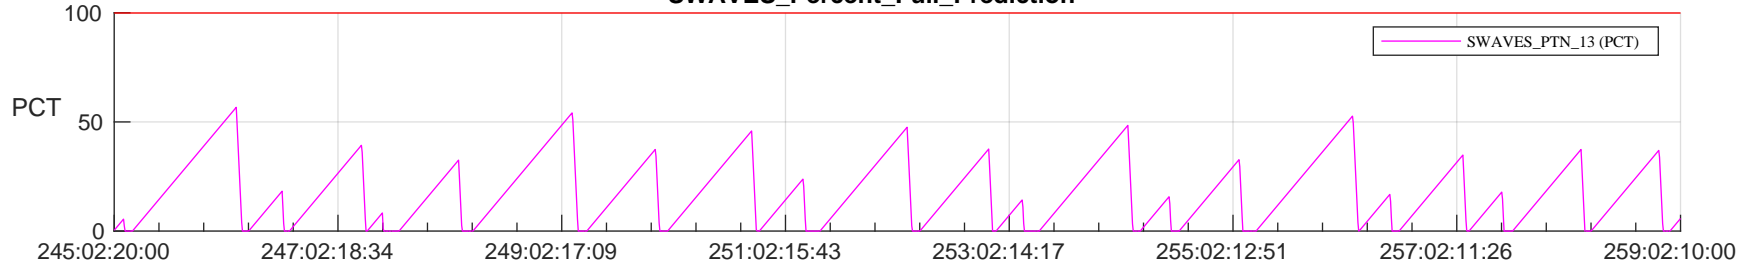

STEREO AHEAD SSR PCT Full Prediction

SWAVES_Percent_Full_Prediction

IMPACT_Percent_Full_Prediction

PLASTIC_Percent_Full_Prediction

Spacecraft_DownLink_Rate

Ground Time (2023:245:02:20:00.000 -2023:259:02:10:00.000)