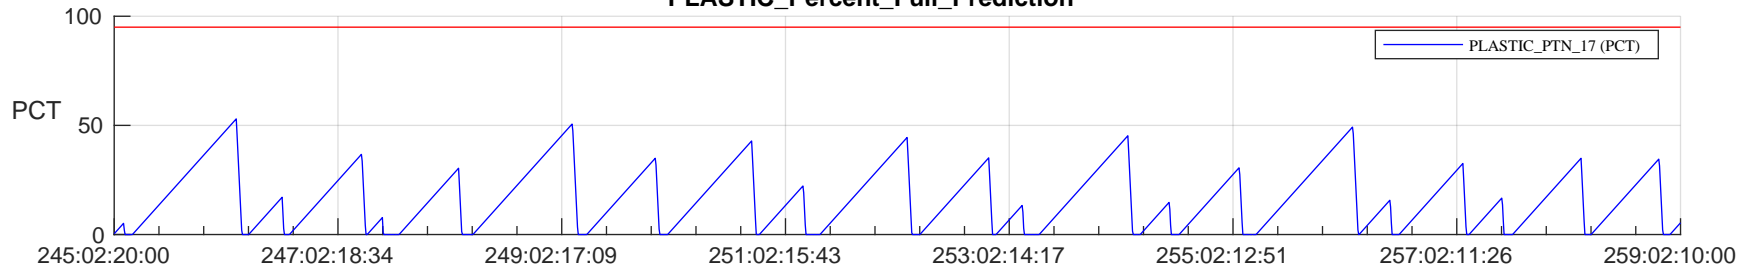

STEREO AHEAD SSR PCT Full Prediction

SWAVES_Percent_Full_Prediction

IMPACT_Percent_Full_Prediction

PLASTIC_Percent_Full_Prediction

Spacecraft_DownLink_Rate

Ground Time (2023:245:02:20:00.000 -2023:259:02:10:00.000)