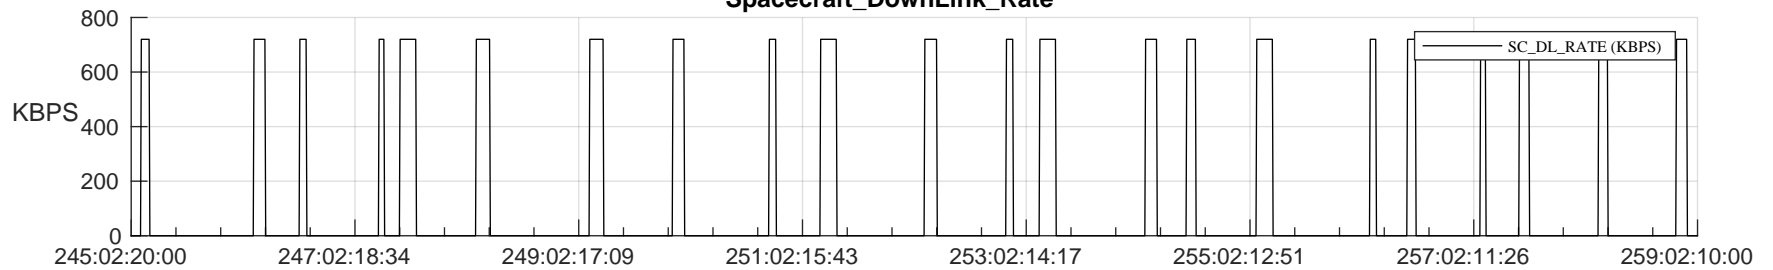

STEREO AHEAD SSR PCT Full Prediction

SWAVES_Percent_Full_Prediction

IMPACT_Percent_Full_Prediction

PLASTIC_Percent_Full_Prediction

Spacecraft_DownLink_Rate

Ground Time (2023:245:02:20:00.000 -2023:259:02:10:00.000)