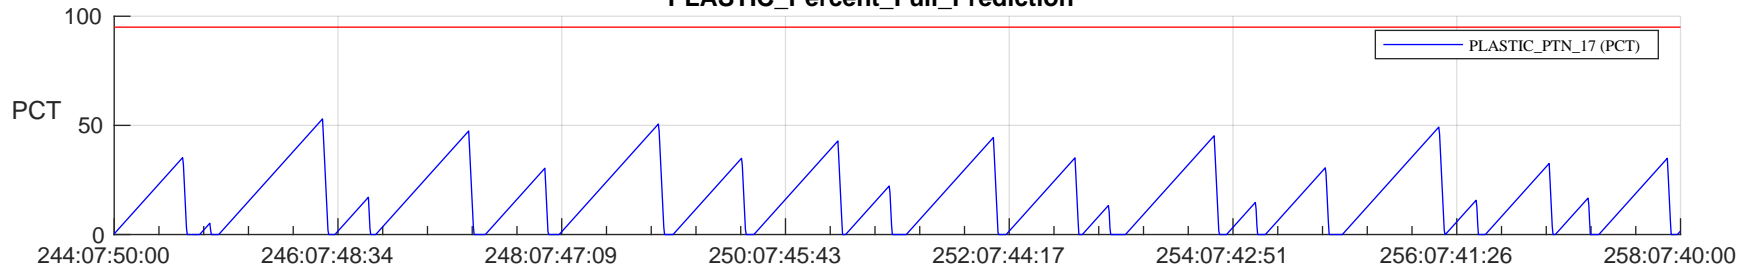

STEREO AHEAD SSR PCT Full Prediction

SWAVES_Percent_Full_Prediction

IMPACT_Percent_Full_Prediction

PLASTIC_Percent_Full_Prediction

Spacecraft_DownLink_Rate

Ground Time (2023:244:07:50:00.000 -2023:258:07:40:00.000)