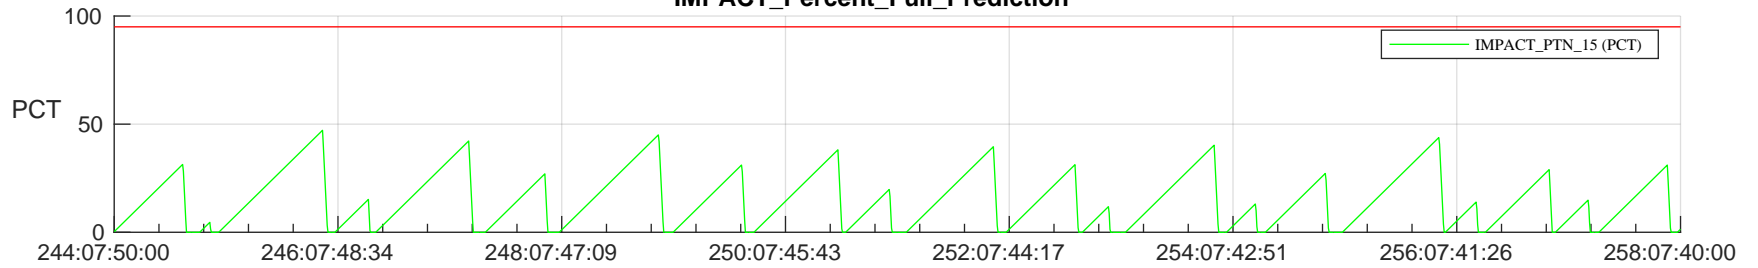

STEREO AHEAD SSR PCT Full Prediction

SWAVES_Percent_Full_Prediction

IMPACT_Percent_Full_Prediction

PLASTIC_Percent_Full_Prediction

Spacecraft_DownLink_Rate

Ground Time (2023:244:07:50:00.000 -2023:258:07:40:00.000)