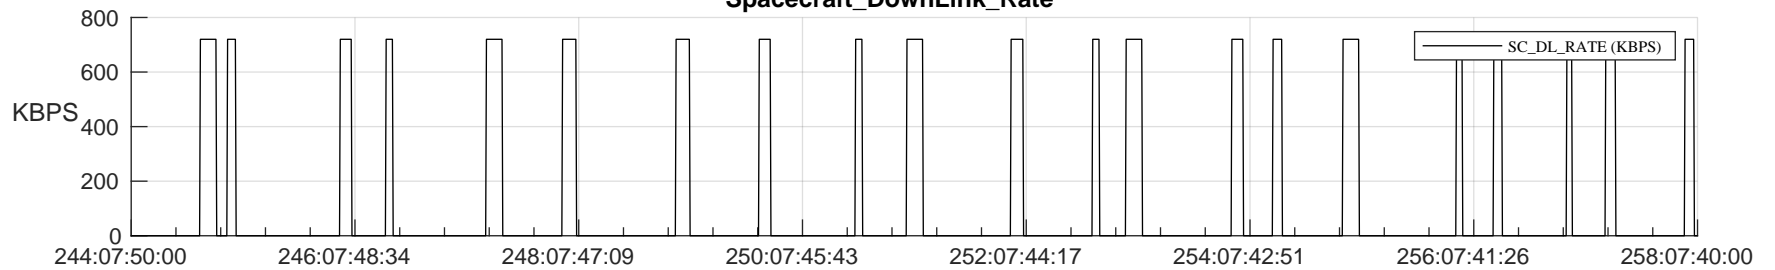

STEREO AHEAD SSR PCT Full Prediction

SWAVES_Percent_Full_Prediction

IMPACT_Percent_Full_Prediction

PLASTIC_Percent_Full_Prediction

Spacecraft_DownLink_Rate

Ground Time (2023:244:07:50:00.000 -2023:258:07:40:00.000)