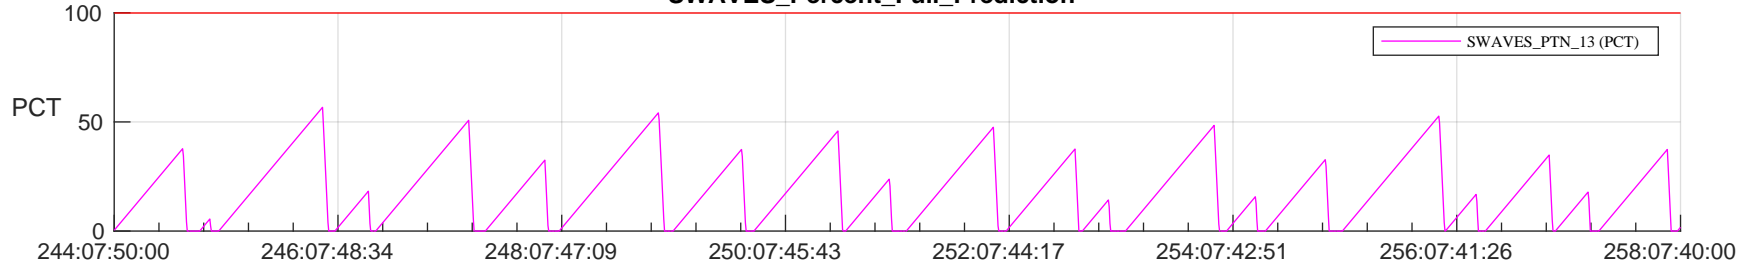

STEREO AHEAD SSR PCT Full Prediction

SWAVES_Percent_Full_Prediction

IMPACT_Percent_Full_Prediction

PLASTIC_Percent_Full_Prediction

Spacecraft_DownLink_Rate

Ground Time (2023:244:07:50:00.000 -2023:258:07:40:00.000)