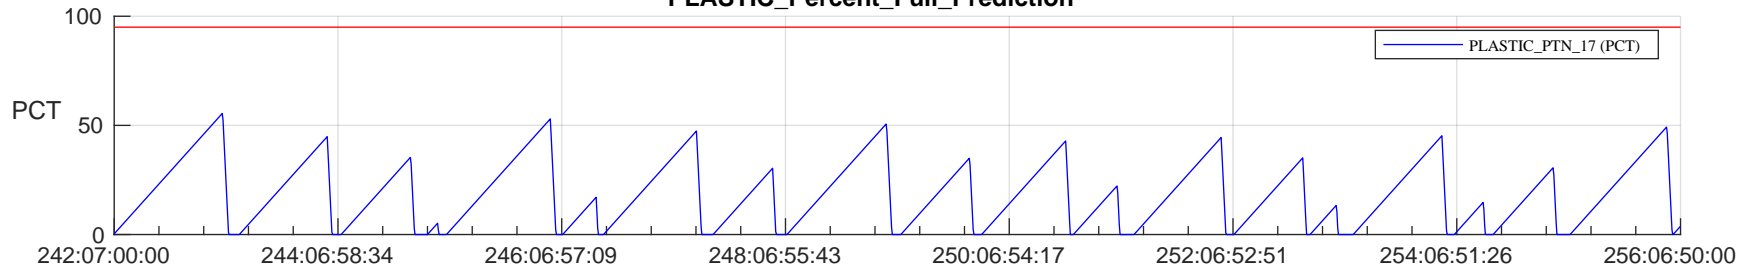

STEREO AHEAD SSR PCT Full Prediction

SWAVES_Percent_Full_Prediction

IMPACT_Percent_Full_Prediction

PLASTIC_Percent_Full_Prediction

Spacecraft_DownLink_Rate

Ground Time (2023:242:07:00:00.000 -2023:256:06:50:00.000)