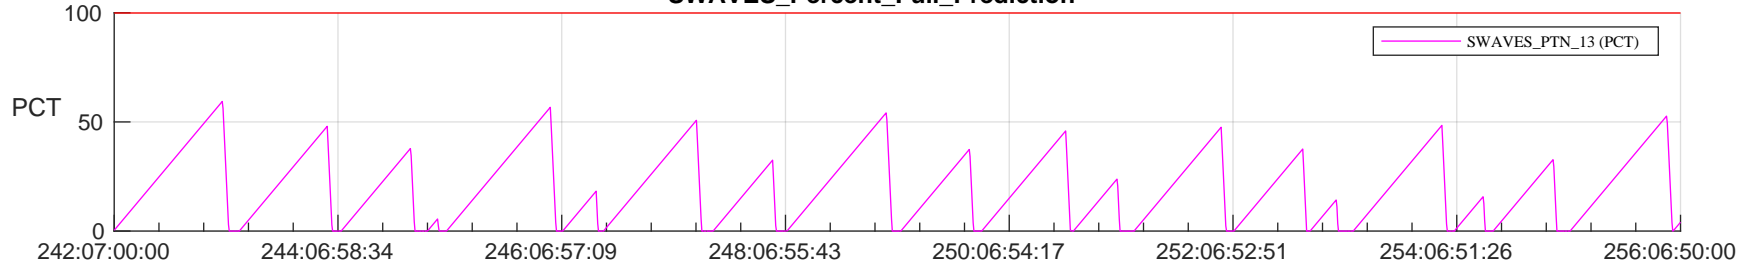

STEREO AHEAD SSR PCT Full Prediction

SWAVES_Percent_Full_Prediction

IMPACT_Percent_Full_Prediction

PLASTIC_Percent_Full_Prediction

Spacecraft_DownLink_Rate

Ground Time (2023:242:07:00:00.000 -2023:256:06:50:00.000)