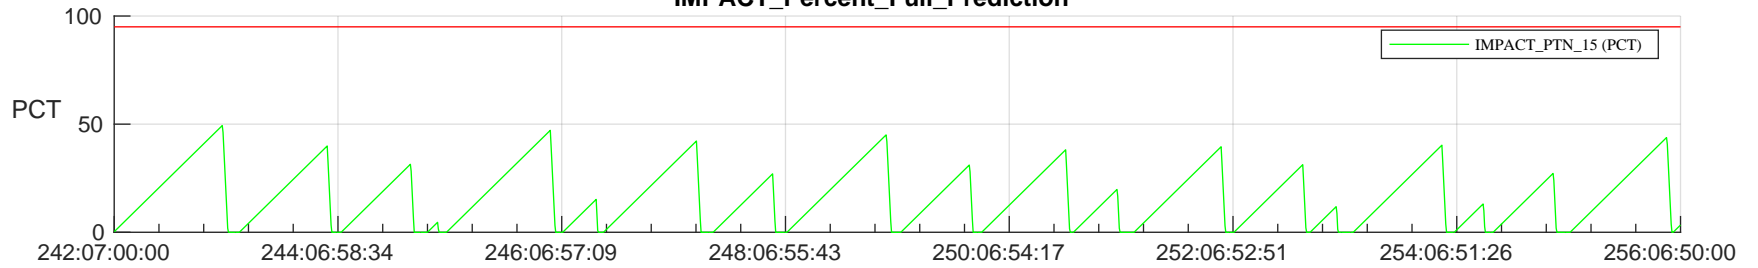

STEREO AHEAD SSR PCT Full Prediction

SWAVES_Percent_Full_Prediction

IMPACT_Percent_Full_Prediction

PLASTIC_Percent_Full_Prediction

Spacecraft_DownLink_Rate

Ground Time (2023:242:07:00:00.000 -2023:256:06:50:00.000)