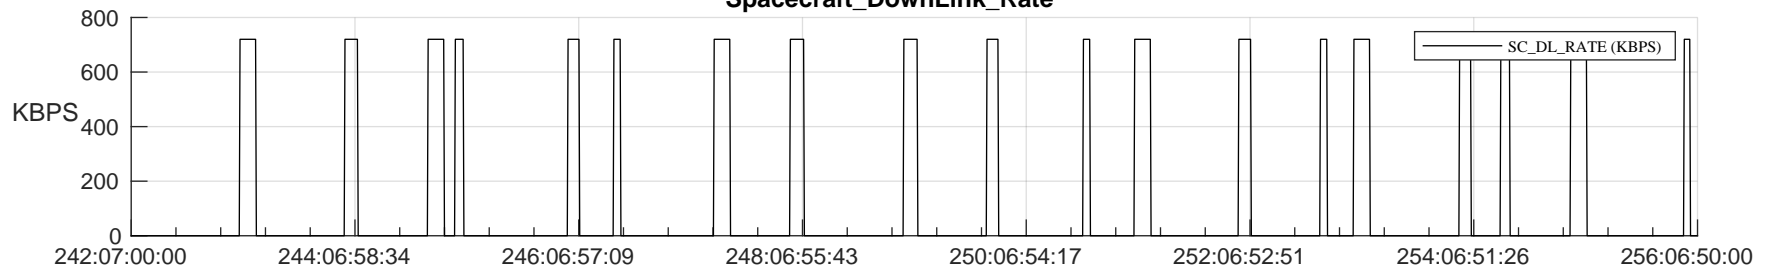

STEREO AHEAD SSR PCT Full Prediction

SWAVES_Percent_Full_Prediction

IMPACT_Percent_Full_Prediction

PLASTIC_Percent_Full_Prediction

Spacecraft_DownLink_Rate

Ground Time (2023:242:07:00:00.000 -2023:256:06:50:00.000)