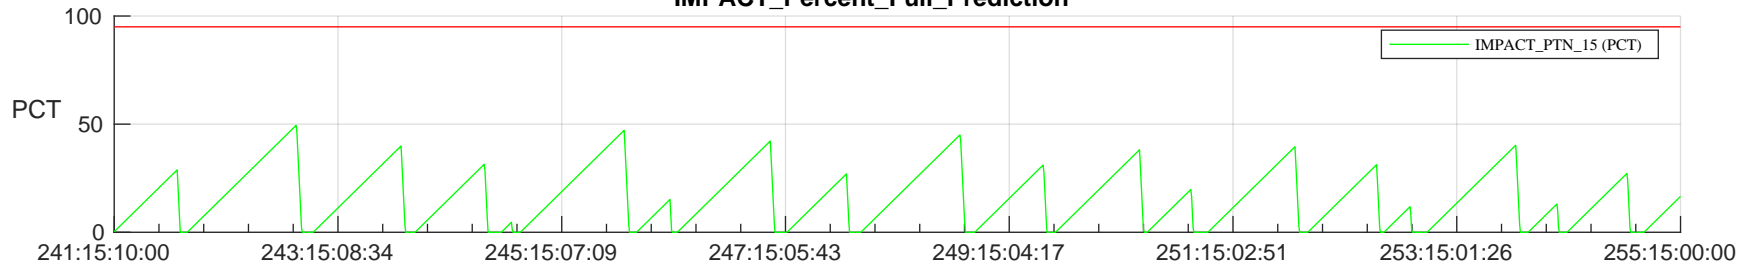

STEREO AHEAD SSR PCT Full Prediction

SWAVES_Percent_Full_Prediction

IMPACT_Percent_Full_Prediction

PLASTIC_Percent_Full_Prediction

Spacecraft_DownLink_Rate

Ground Time (2023:241:15:10:00.000 -2023:255:15:00:00.000)