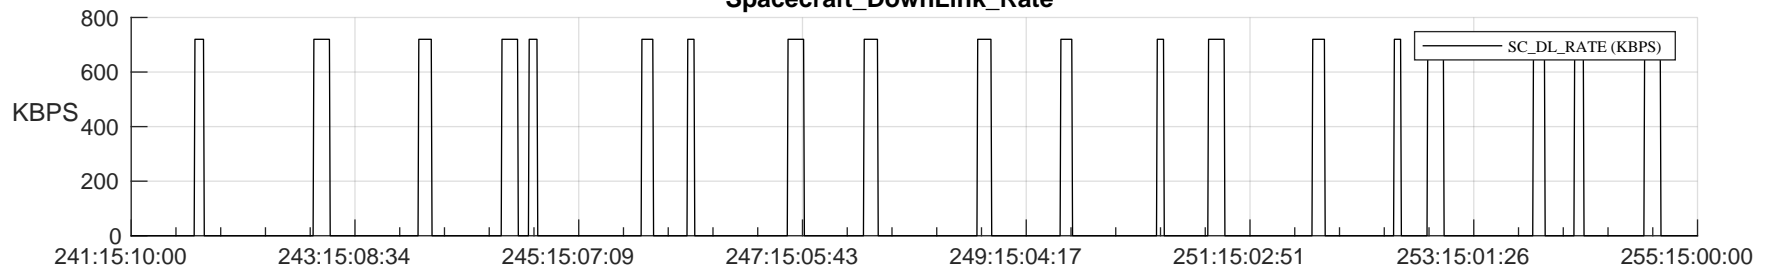

STEREO AHEAD SSR PCT Full Prediction

SWAVES_Percent_Full_Prediction

IMPACT_Percent_Full_Prediction

PLASTIC_Percent_Full_Prediction

Spacecraft_DownLink_Rate

Ground Time (2023:241:15:10:00.000 -2023:255:15:00:00.000)