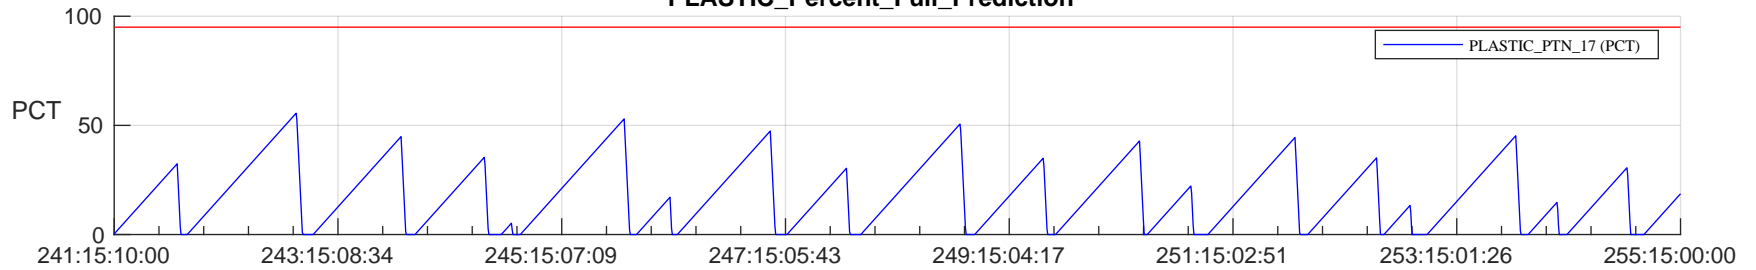

STEREO AHEAD SSR PCT Full Prediction

SWAVES_Percent_Full_Prediction

IMPACT_Percent_Full_Prediction

PLASTIC_Percent_Full_Prediction

Spacecraft_DownLink_Rate

Ground Time (2023:241:15:10:00.000 -2023:255:15:00:00.000)