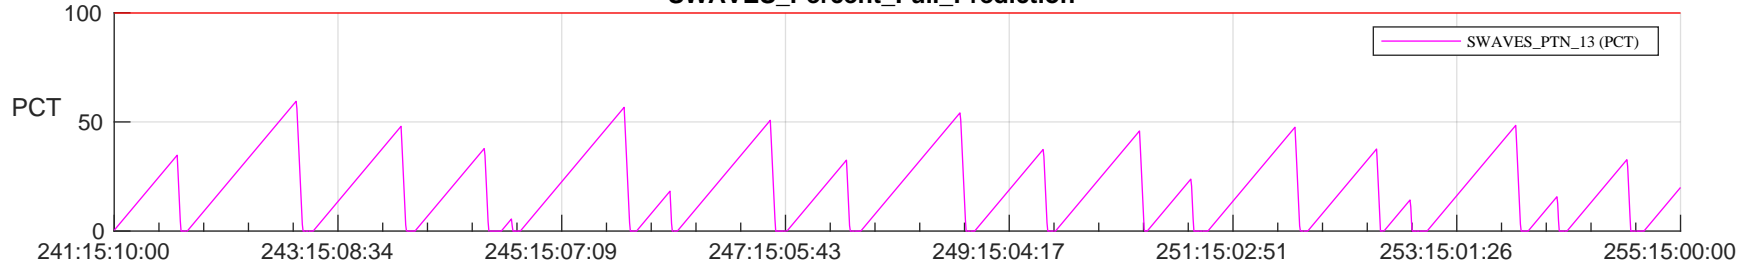

STEREO AHEAD SSR PCT Full Prediction

SWAVES_Percent_Full_Prediction

IMPACT_Percent_Full_Prediction

PLASTIC_Percent_Full_Prediction

Spacecraft_DownLink_Rate

Ground Time (2023:241:15:10:00.000 -2023:255:15:00:00.000)