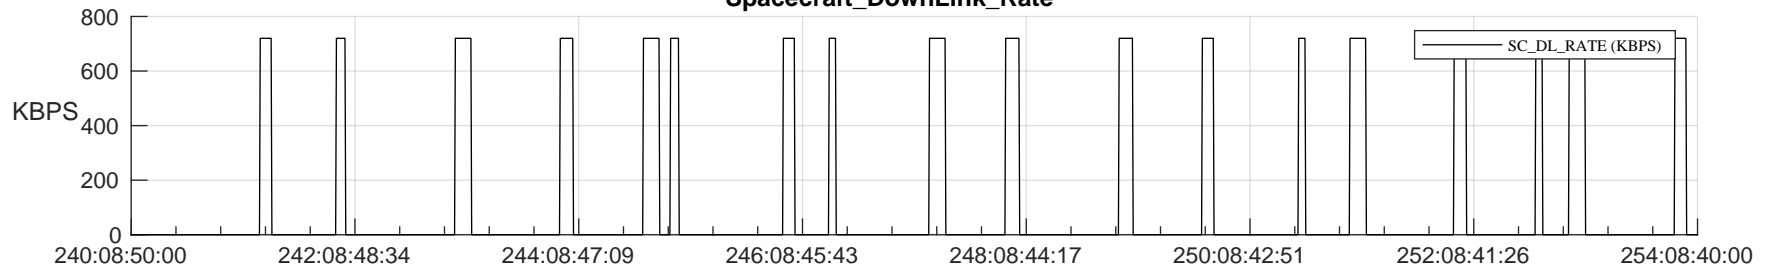

STEREO AHEAD SSR PCT Full Prediction

SWAVES_Percent_Full_Prediction

IMPACT_Percent_Full_Prediction

PLASTIC_Percent_Full_Prediction

Spacecraft_DownLink_Rate

Ground Time (2023:240:08:50:00.000 -2023:254:08:40:00.000)