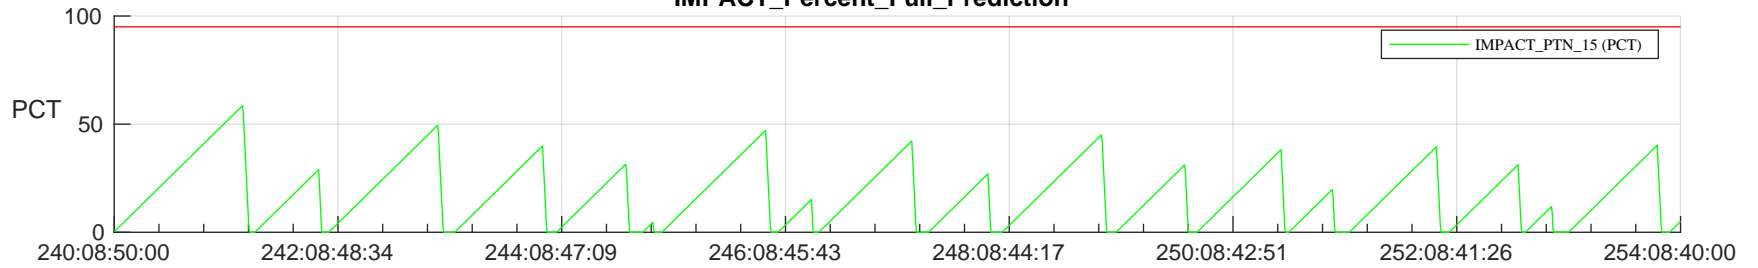

STEREO AHEAD SSR PCT Full Prediction

SWAVES_Percent_Full_Prediction

IMPACT_Percent_Full_Prediction

PLASTIC_Percent_Full_Prediction

Spacecraft_DownLink_Rate

Ground Time (2023:240:08:50:00.000 -2023:254:08:40:00.000)