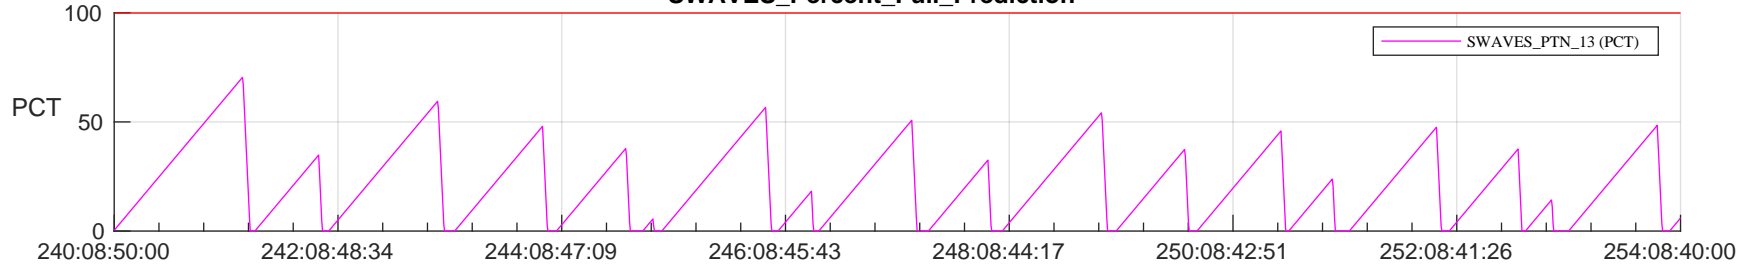

STEREO AHEAD SSR PCT Full Prediction

SWAVES_Percent_Full_Prediction

IMPACT_Percent_Full_Prediction

PLASTIC_Percent_Full_Prediction

Spacecraft_DownLink_Rate

Ground Time (2023:240:08:50:00.000 -2023:254:08:40:00.000)