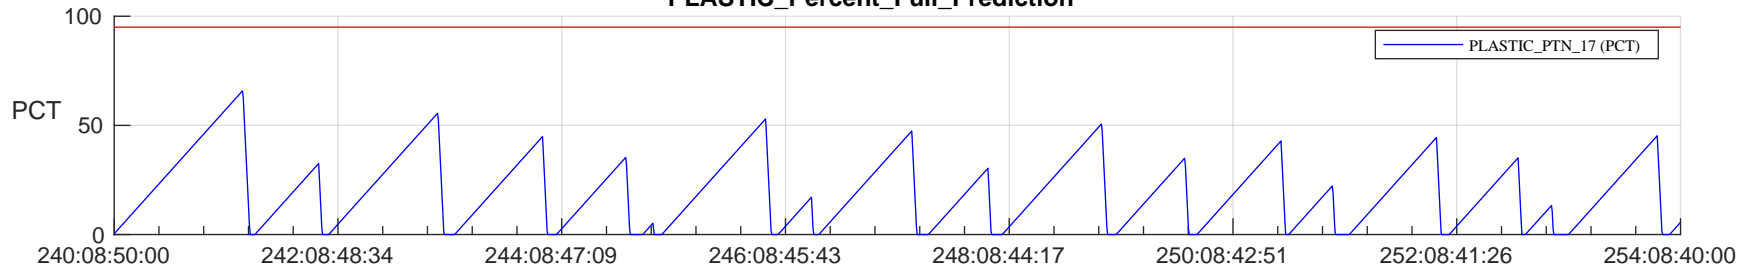

STEREO AHEAD SSR PCT Full Prediction

SWAVES_Percent_Full_Prediction

IMPACT_Percent_Full_Prediction

PLASTIC_Percent_Full_Prediction

Spacecraft_DownLink_Rate

Ground Time (2023:240:08:50:00.000 -2023:254:08:40:00.000)