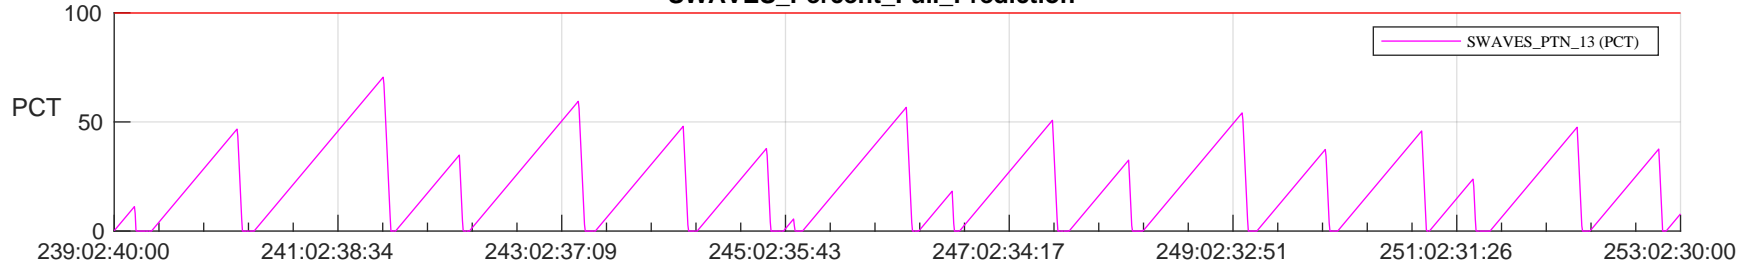

STEREO AHEAD SSR PCT Full Prediction

SWAVES_Percent_Full_Prediction

IMPACT_Percent_Full_Prediction

PLASTIC_Percent_Full_Prediction

Spacecraft_DownLink_Rate