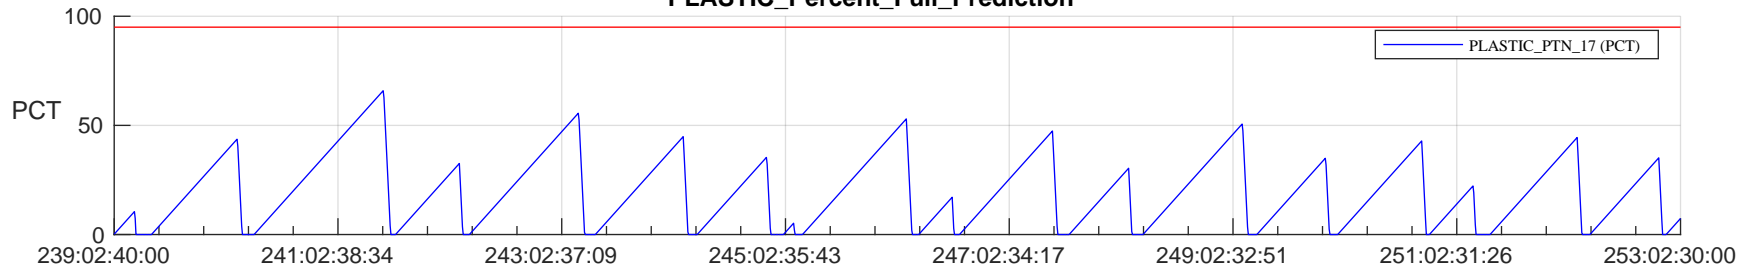

STEREO AHEAD SSR PCT Full Prediction

SWAVES_Percent_Full_Prediction

IMPACT_Percent_Full_Prediction

PLASTIC_Percent_Full_Prediction

Spacecraft_DownLink_Rate