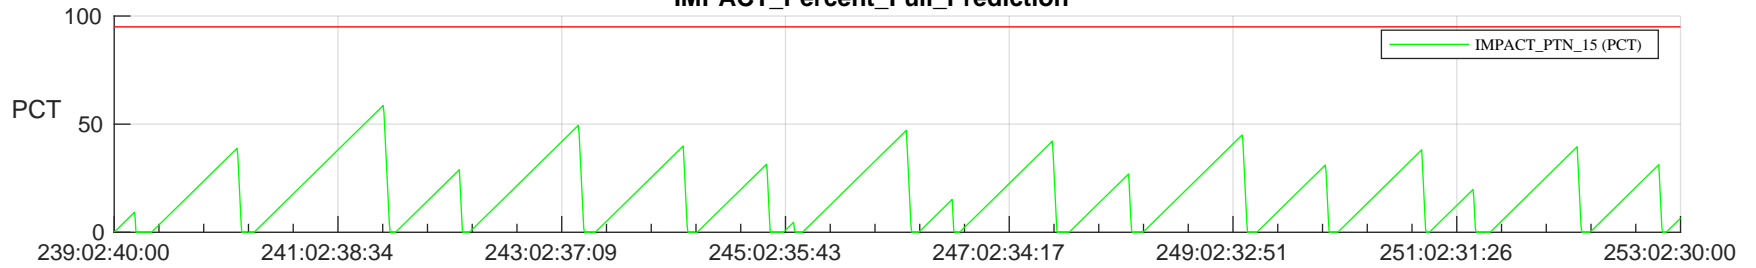

STEREO AHEAD SSR PCT Full Prediction

SWAVES_Percent_Full_Prediction

IMPACT_Percent_Full_Prediction

PLASTIC_Percent_Full_Prediction

Spacecraft_DownLink_Rate