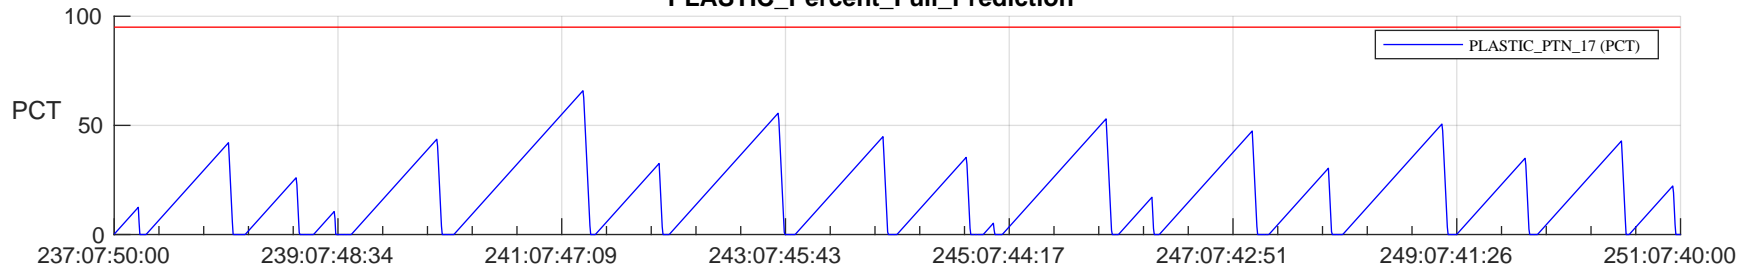

STEREO AHEAD SSR PCT Full Prediction

SWAVES_Percent_Full_Prediction

IMPACT_Percent_Full_Prediction

PLASTIC_Percent_Full_Prediction

Spacecraft_DownLink_Rate

Ground Time (2023:237:07:50:00.000 -2023:251:07:40:00.000)