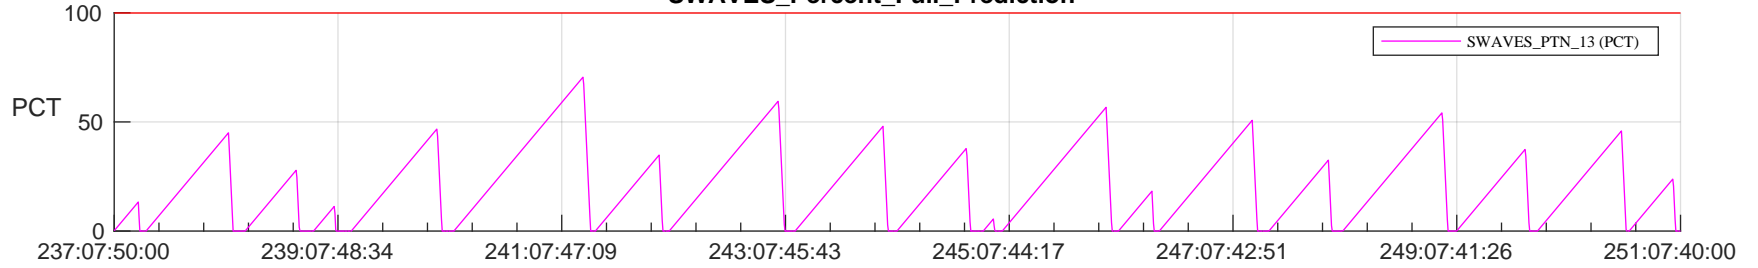

STEREO AHEAD SSR PCT Full Prediction

SWAVES_Percent_Full_Prediction

IMPACT_Percent_Full_Prediction

PLASTIC_Percent_Full_Prediction

Spacecraft_DownLink_Rate

Ground Time (2023:237:07:50:00.000 -2023:251:07:40:00.000)