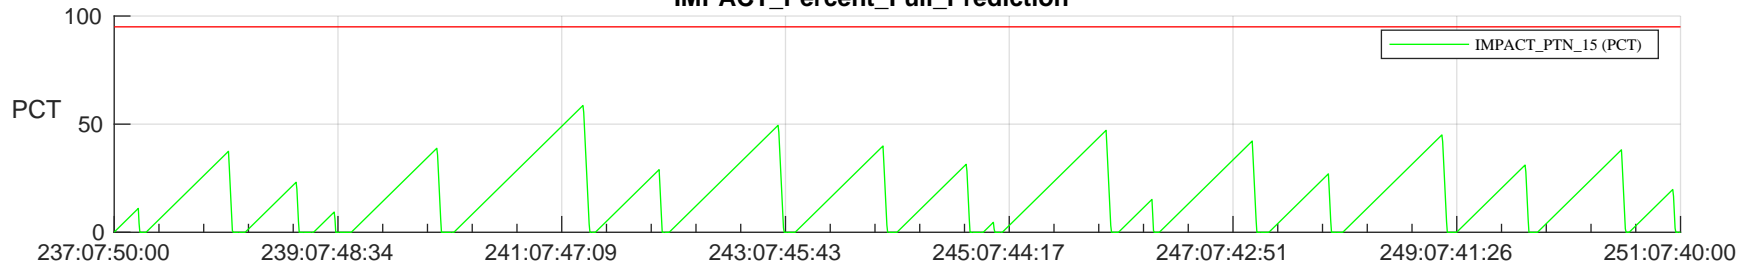

STEREO AHEAD SSR PCT Full Prediction

SWAVES_Percent_Full_Prediction

IMPACT_Percent_Full_Prediction

PLASTIC_Percent_Full_Prediction

Spacecraft_DownLink_Rate

Ground Time (2023:237:07:50:00.000 -2023:251:07:40:00.000)