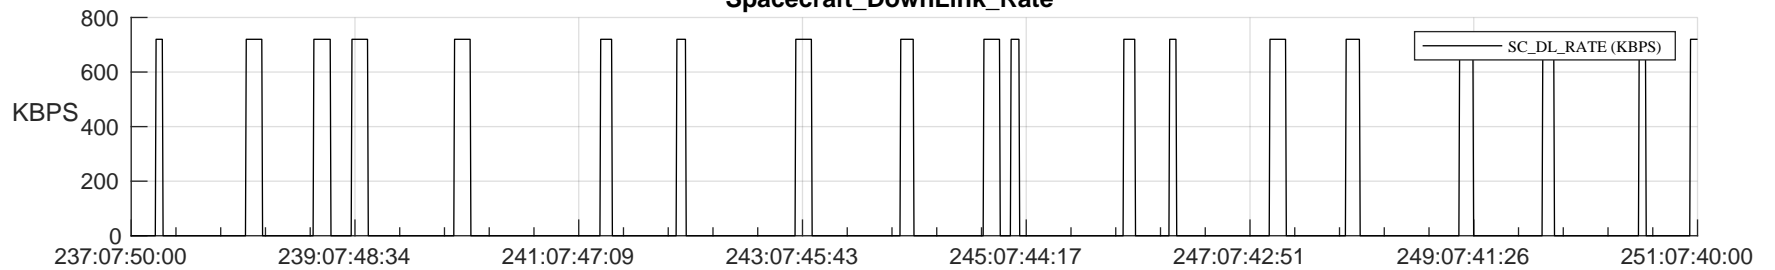

STEREO AHEAD SSR PCT Full Prediction

SWAVES_Percent_Full_Prediction

IMPACT_Percent_Full_Prediction

PLASTIC_Percent_Full_Prediction

Spacecraft_DownLink_Rate

Ground Time (2023:237:07:50:00.000 -2023:251:07:40:00.000)