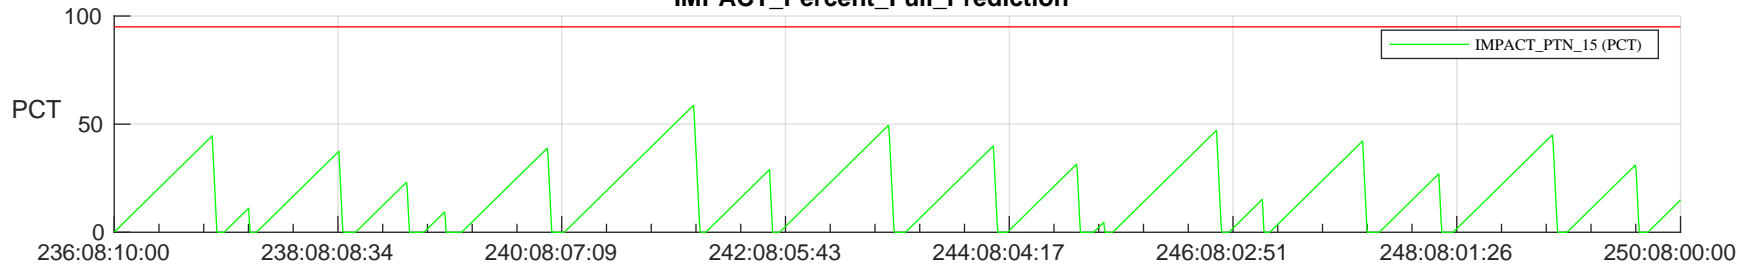

STEREO AHEAD SSR PCT Full Prediction

SWAVES_Percent_Full_Prediction

IMPACT_Percent_Full_Prediction

PLASTIC_Percent_Full_Prediction

Spacecraft_DownLink_Rate

Ground Time (2023:236:08:10:00.000 -2023:250:08:00:00.000)