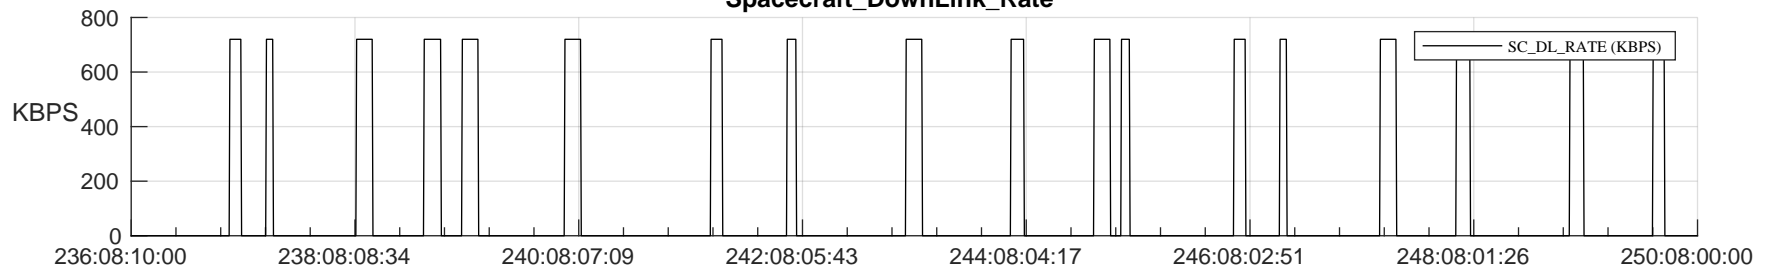

STEREO AHEAD SSR PCT Full Prediction

SWAVES_Percent_Full_Prediction

IMPACT_Percent_Full_Prediction

PLASTIC_Percent_Full_Prediction

Spacecraft_DownLink_Rate

Ground Time (2023:236:08:10:00.000 -2023:250:08:00:00.000)