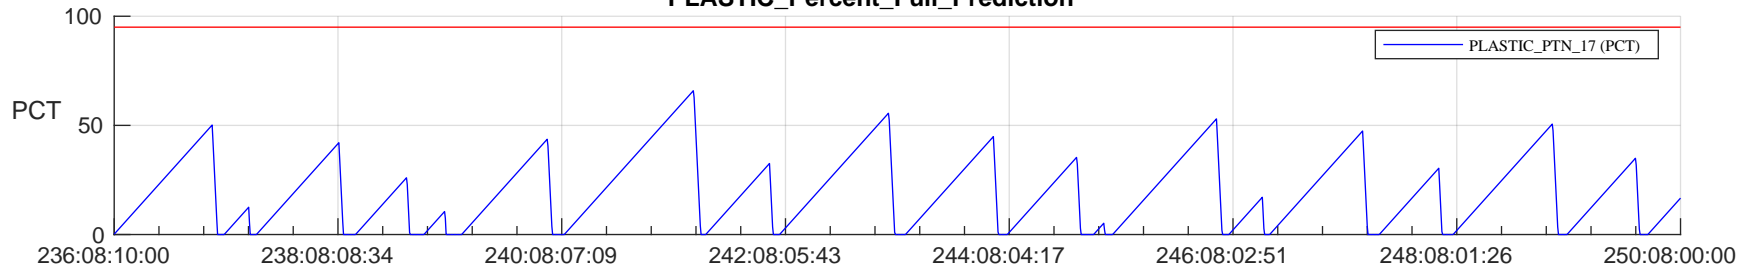

STEREO AHEAD SSR PCT Full Prediction

SWAVES_Percent_Full_Prediction

IMPACT_Percent_Full_Prediction

PLASTIC_Percent_Full_Prediction

Spacecraft_DownLink_Rate

Ground Time (2023:236:08:10:00.000 -2023:250:08:00:00.000)