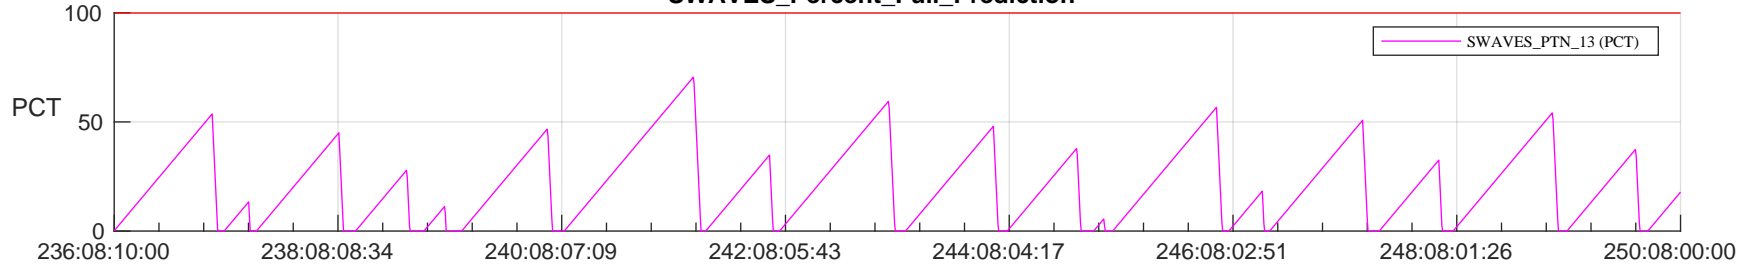

STEREO AHEAD SSR PCT Full Prediction

SWAVES_Percent_Full_Prediction

IMPACT_Percent_Full_Prediction

PLASTIC_Percent_Full_Prediction

Spacecraft_DownLink_Rate

Ground Time (2023:236:08:10:00.000 -2023:250:08:00:00.000)