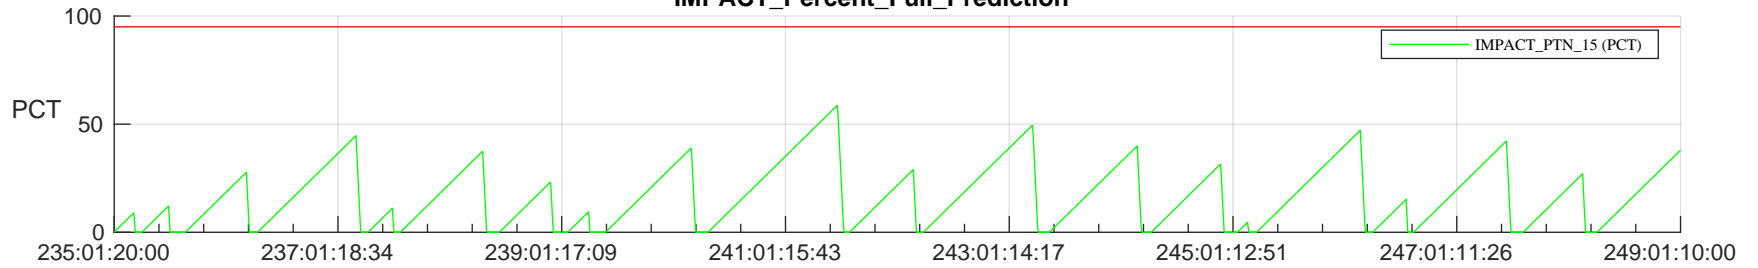

STEREO AHEAD SSR PCT Full Prediction

SWAVES_Percent_Full_Prediction

IMPACT_Percent_Full_Prediction

PLASTIC_Percent_Full_Prediction

Spacecraft_DownLink_Rate

Ground Time (2023:235:01:20:00.000 -2023:249:01:10:00.000)