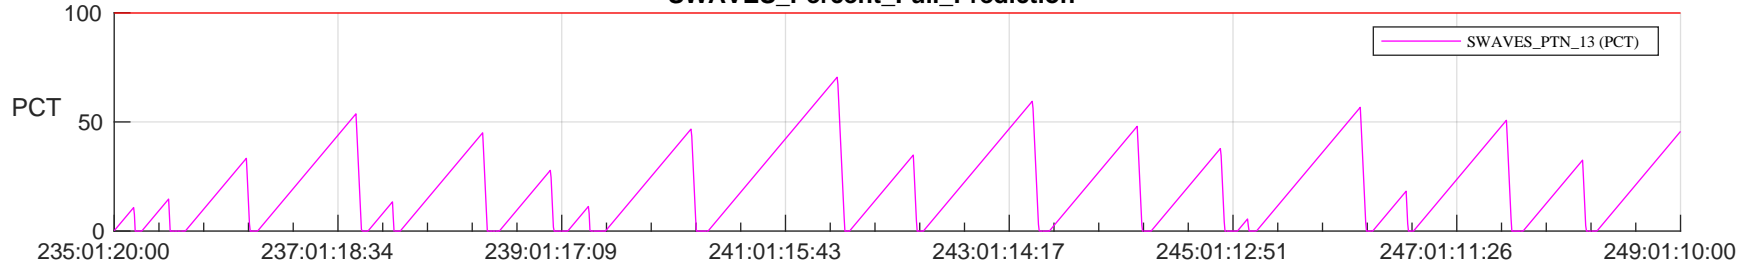

STEREO AHEAD SSR PCT Full Prediction

SWAVES_Percent_Full_Prediction

IMPACT_Percent_Full_Prediction

PLASTIC_Percent_Full_Prediction

Spacecraft_DownLink_Rate

Ground Time (2023:235:01:20:00.000 -2023:249:01:10:00.000)