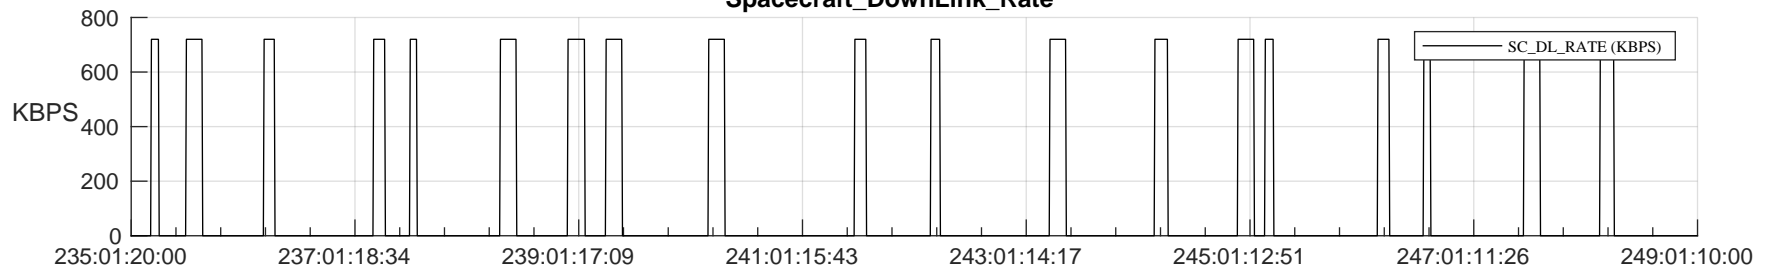

STEREO AHEAD SSR PCT Full Prediction

SWAVES_Percent_Full_Prediction

IMPACT_Percent_Full_Prediction

PLASTIC_Percent_Full_Prediction

Spacecraft_DownLink_Rate

Ground Time (2023:235:01:20:00.000 -2023:249:01:10:00.000)