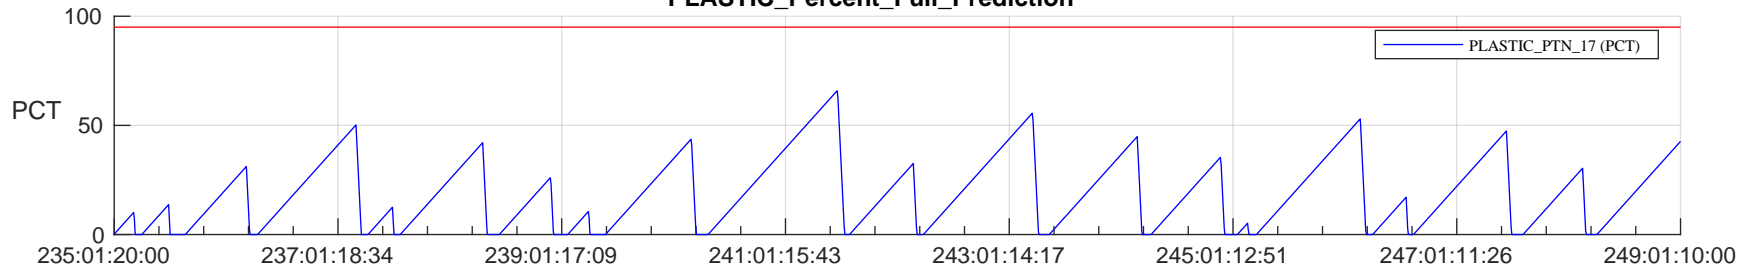

STEREO AHEAD SSR PCT Full Prediction

SWAVES_Percent_Full_Prediction

IMPACT_Percent_Full_Prediction

PLASTIC_Percent_Full_Prediction

Spacecraft_DownLink_Rate

Ground Time (2023:235:01:20:00.000 -2023:249:01:10:00.000)