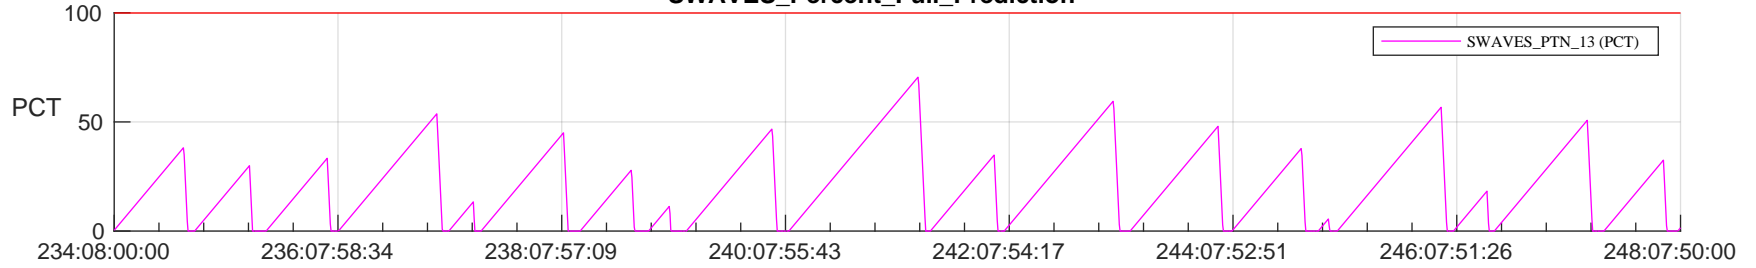

## SWAVES\_Percent\_Full\_Prediction

## Spacecraft\_DownLink\_Rate

Ground Time (2023:234:08:00:00.000 -2023:248:07:50:00.000)