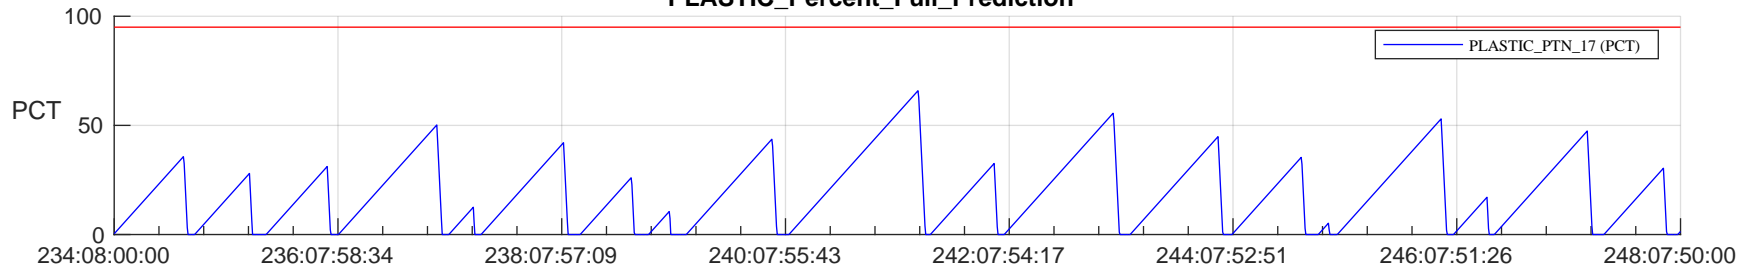

## SWAVES\_Percent\_Full\_Prediction

## Spacecraft\_DownLink\_Rate

Ground Time (2023:234:08:00:00.000 -2023:248:07:50:00.000)