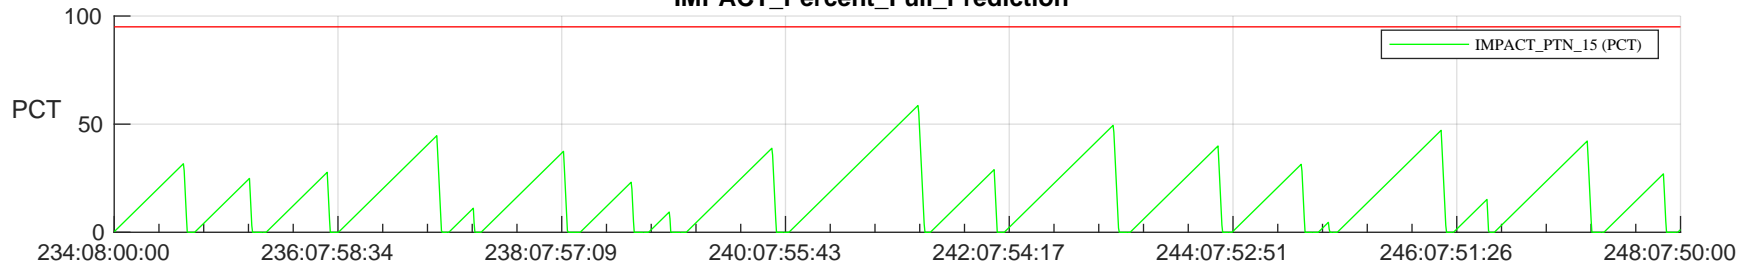

IMPACT_Percent_Full_Prediction