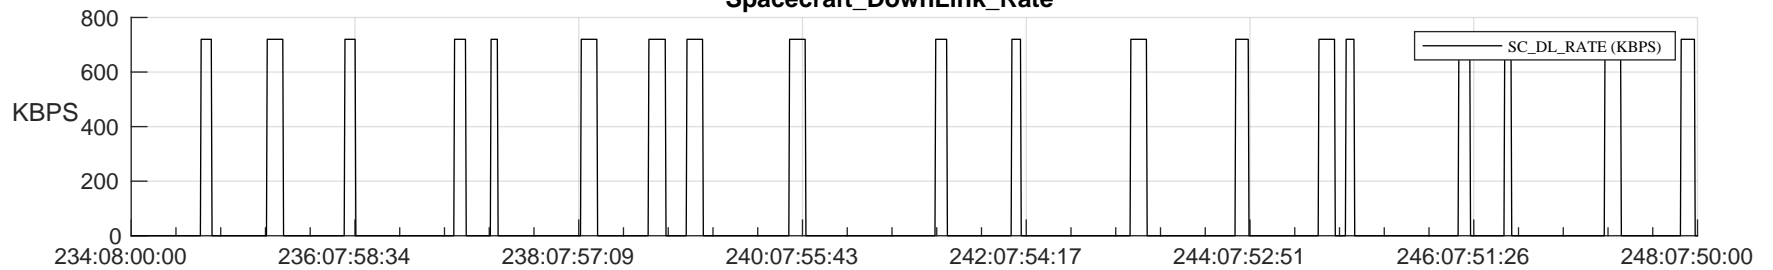

## SWAVES\_Percent\_Full\_Prediction

## Spacecraft\_DownLink\_Rate

Ground Time (2023:234:08:00:00.000 -2023:248:07:50:00.000)