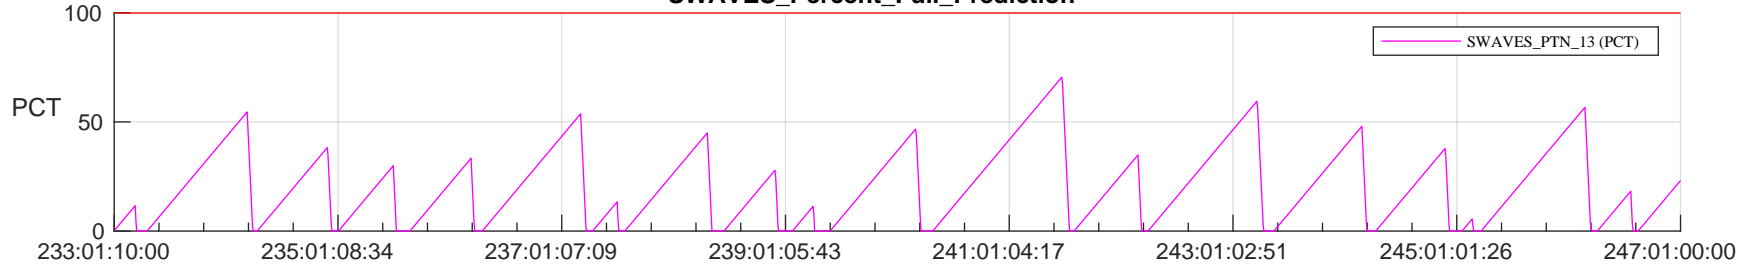

STEREO AHEAD SSR PCT Full Prediction

SWAVES_Percent_Full_Prediction

IMPACT_Percent_Full_Prediction

PLASTIC_Percent_Full_Prediction

Spacecraft_DownLink_Rate