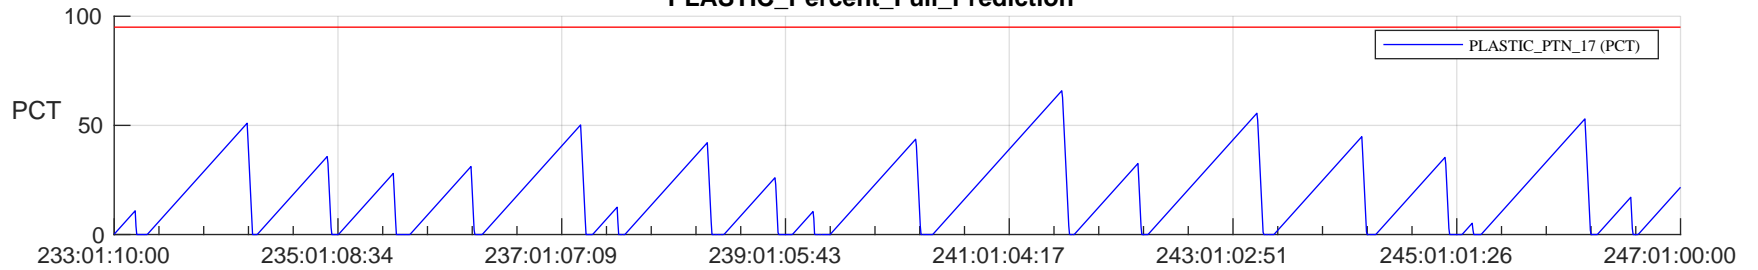

STEREO AHEAD SSR PCT Full Prediction

SWAVES_Percent_Full_Prediction

IMPACT_Percent_Full_Prediction

PLASTIC_Percent_Full_Prediction

Spacecraft_DownLink_Rate