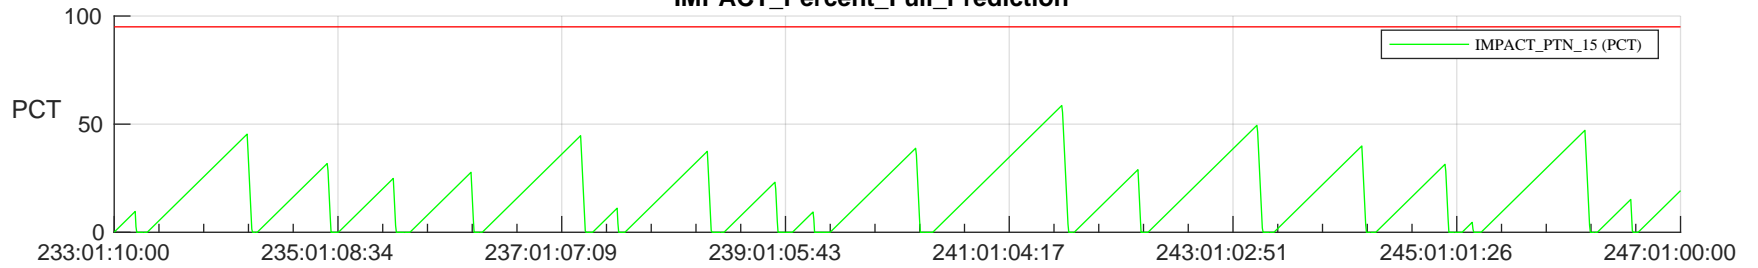

STEREO AHEAD SSR PCT Full Prediction

SWAVES_Percent_Full_Prediction

IMPACT_Percent_Full_Prediction

PLASTIC_Percent_Full_Prediction

Spacecraft_DownLink_Rate