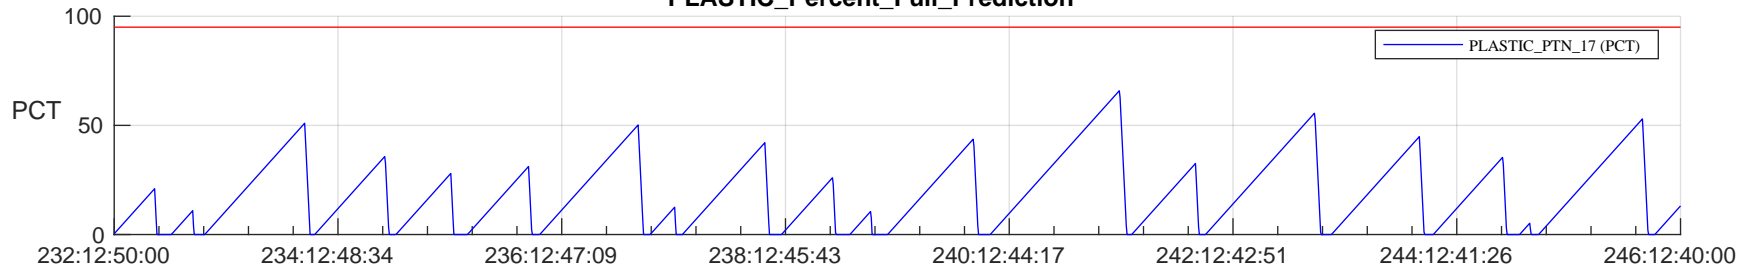

STEREO AHEAD SSR PCT Full Prediction

SWAVES_Percent_Full_Prediction

IMPACT_Percent_Full_Prediction

PLASTIC_Percent_Full_Prediction

Spacecraft_DownLink_Rate