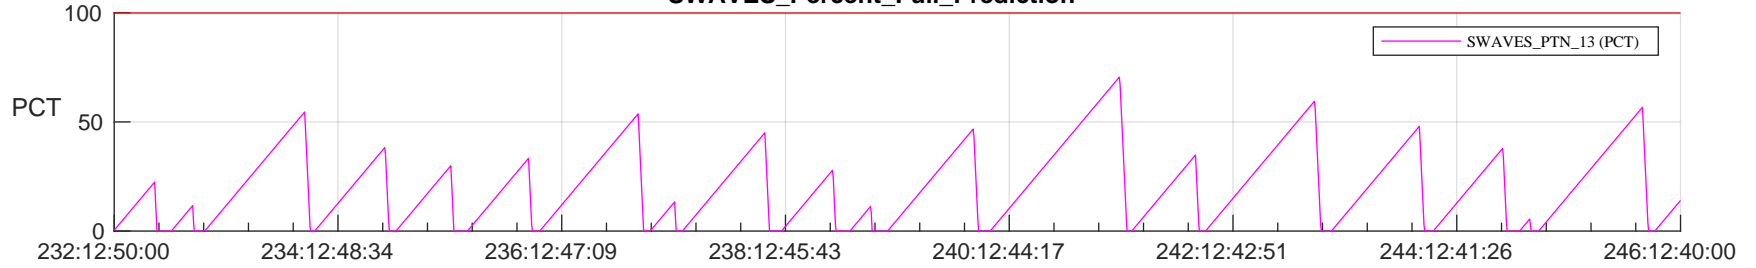

STEREO AHEAD SSR PCT Full Prediction

SWAVES_Percent_Full_Prediction

IMPACT_Percent_Full_Prediction

PLASTIC_Percent_Full_Prediction

Spacecraft_DownLink_Rate