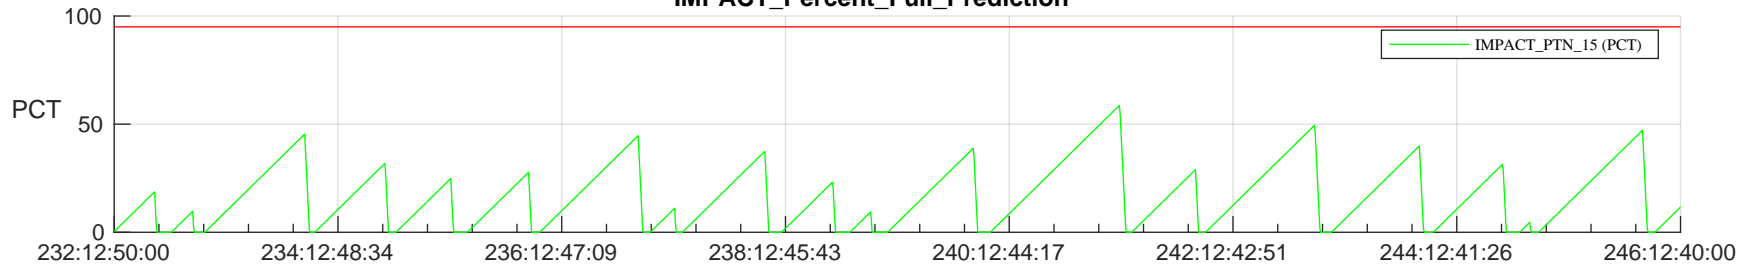

STEREO AHEAD SSR PCT Full Prediction

SWAVES_Percent_Full_Prediction

IMPACT_Percent_Full_Prediction

PLASTIC_Percent_Full_Prediction

Spacecraft_DownLink_Rate