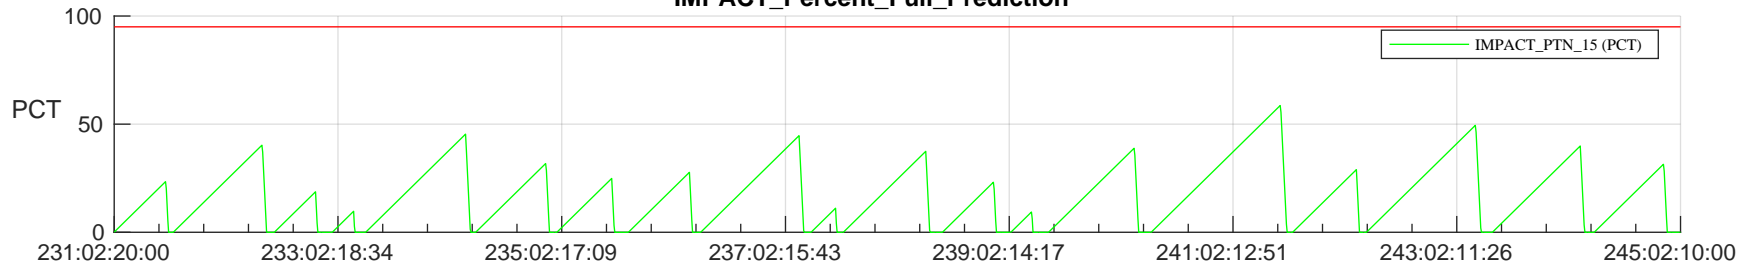

STEREO AHEAD SSR PCT Full Prediction

SWAVES_Percent_Full_Prediction

IMPACT_Percent_Full_Prediction

PLASTIC_Percent_Full_Prediction

Spacecraft_DownLink_Rate