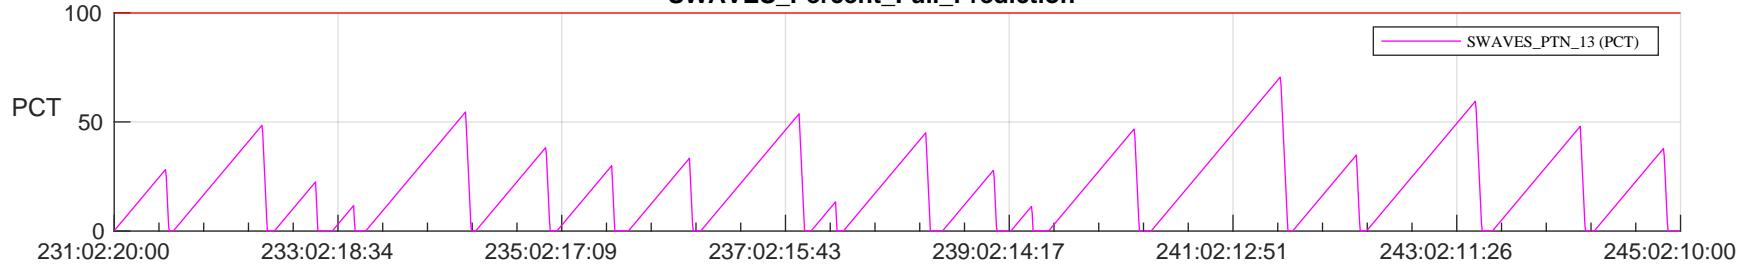

STEREO AHEAD SSR PCT Full Prediction

SWAVES_Percent_Full_Prediction

IMPACT_Percent_Full_Prediction

PLASTIC_Percent_Full_Prediction

Spacecraft_DownLink_Rate