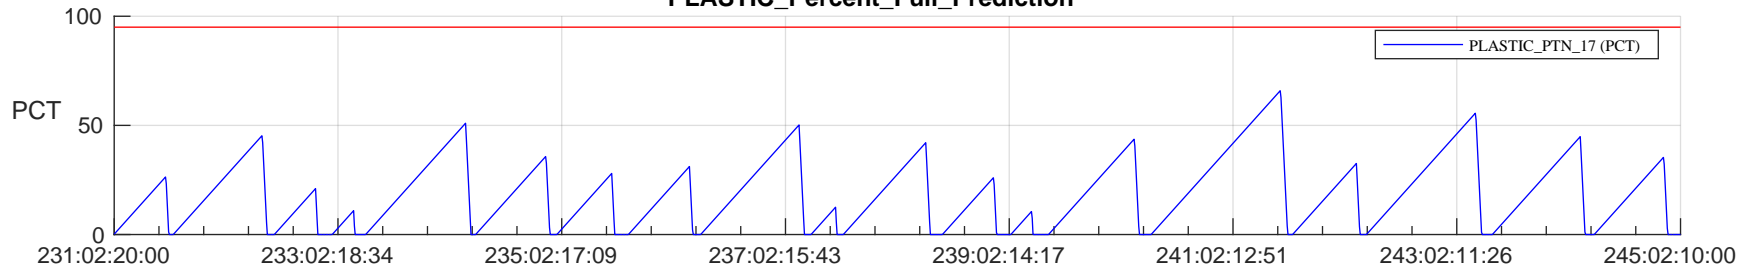

STEREO AHEAD SSR PCT Full Prediction

SWAVES_Percent_Full_Prediction

IMPACT_Percent_Full_Prediction

PLASTIC_Percent_Full_Prediction

Spacecraft_DownLink_Rate