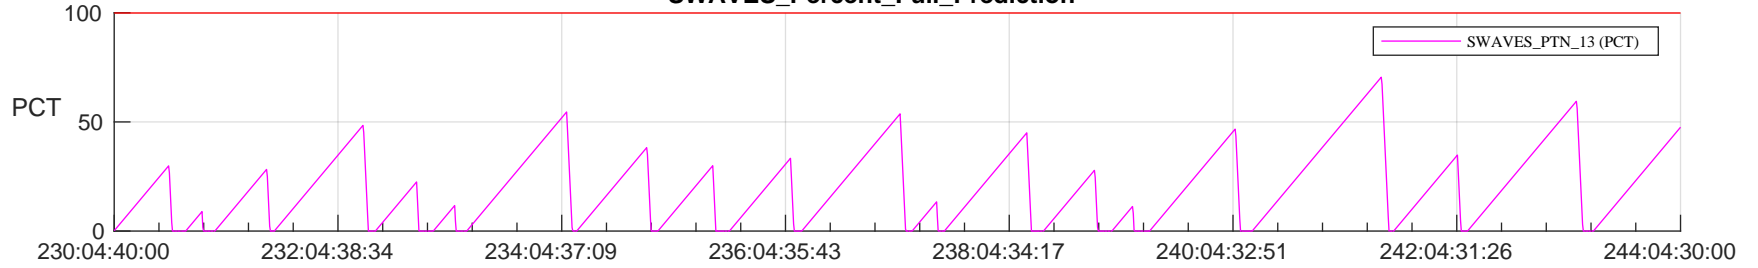

STEREO AHEAD SSR PCT Full Prediction

SWAVES_Percent_Full_Prediction

IMPACT_Percent_Full_Prediction

PLASTIC_Percent_Full_Prediction

Spacecraft_DownLink_Rate

Ground Time (2023:230:04:40:00.000 -2023:244:04:30:00.000)