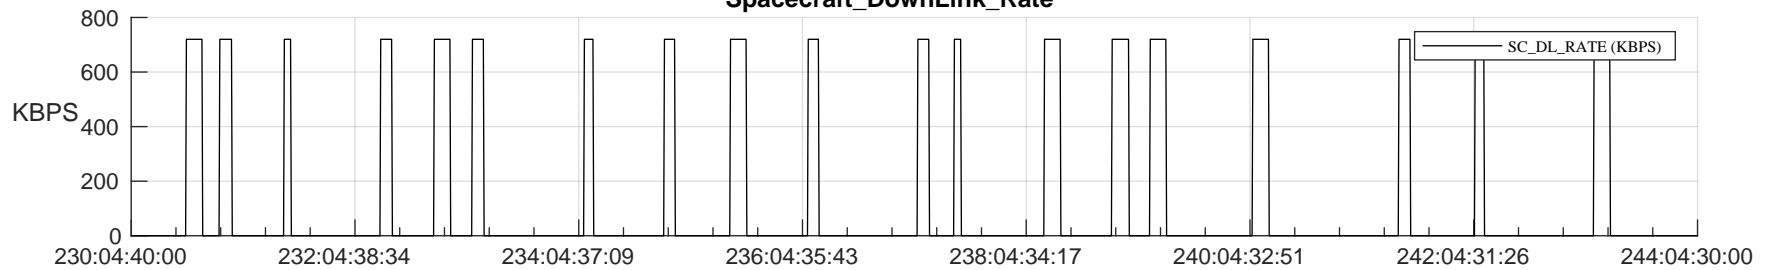

STEREO AHEAD SSR PCT Full Prediction

SWAVES_Percent_Full_Prediction

IMPACT_Percent_Full_Prediction

PLASTIC_Percent_Full_Prediction

Spacecraft_DownLink_Rate

Ground Time (2023:230:04:40:00.000 -2023:244:04:30:00.000)