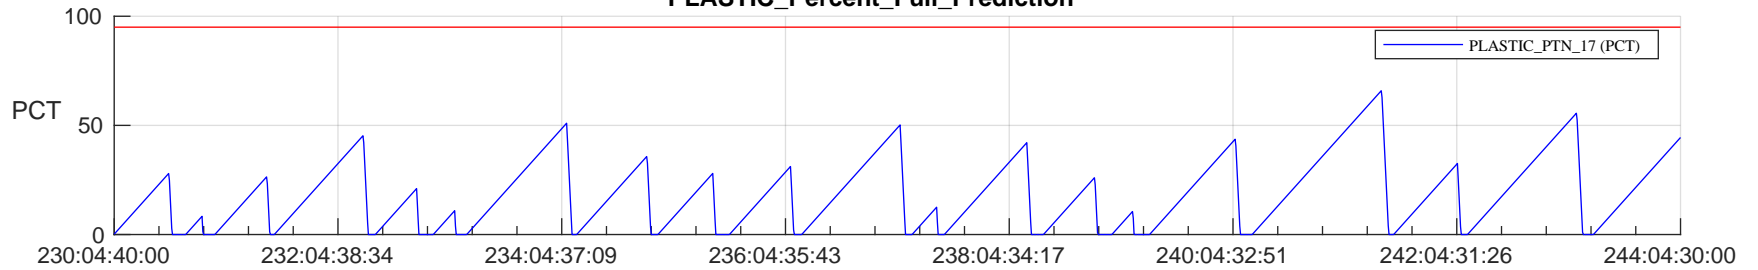

STEREO AHEAD SSR PCT Full Prediction

SWAVES_Percent_Full_Prediction

IMPACT_Percent_Full_Prediction

PLASTIC_Percent_Full_Prediction

Spacecraft_DownLink_Rate

Ground Time (2023:230:04:40:00.000 -2023:244:04:30:00.000)