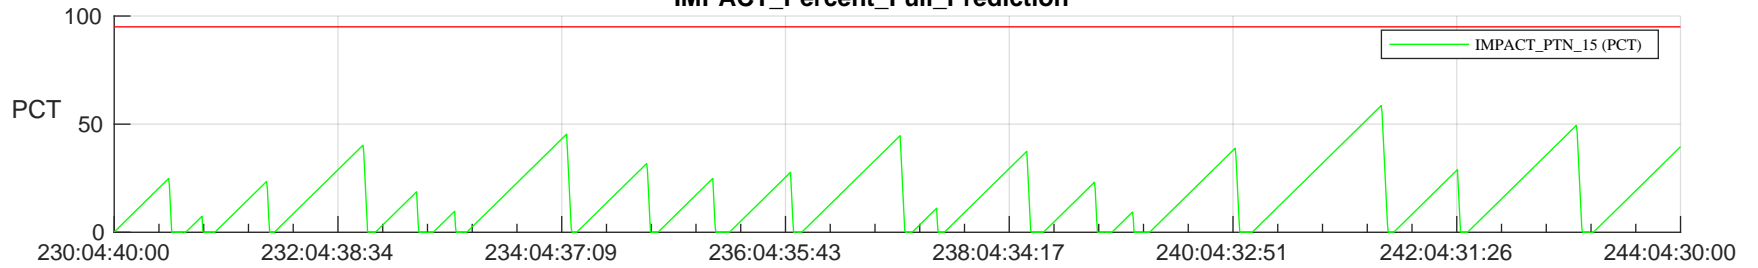

STEREO AHEAD SSR PCT Full Prediction

SWAVES_Percent_Full_Prediction

IMPACT_Percent_Full_Prediction

PLASTIC_Percent_Full_Prediction

Spacecraft_DownLink_Rate

Ground Time (2023:230:04:40:00.000 -2023:244:04:30:00.000)